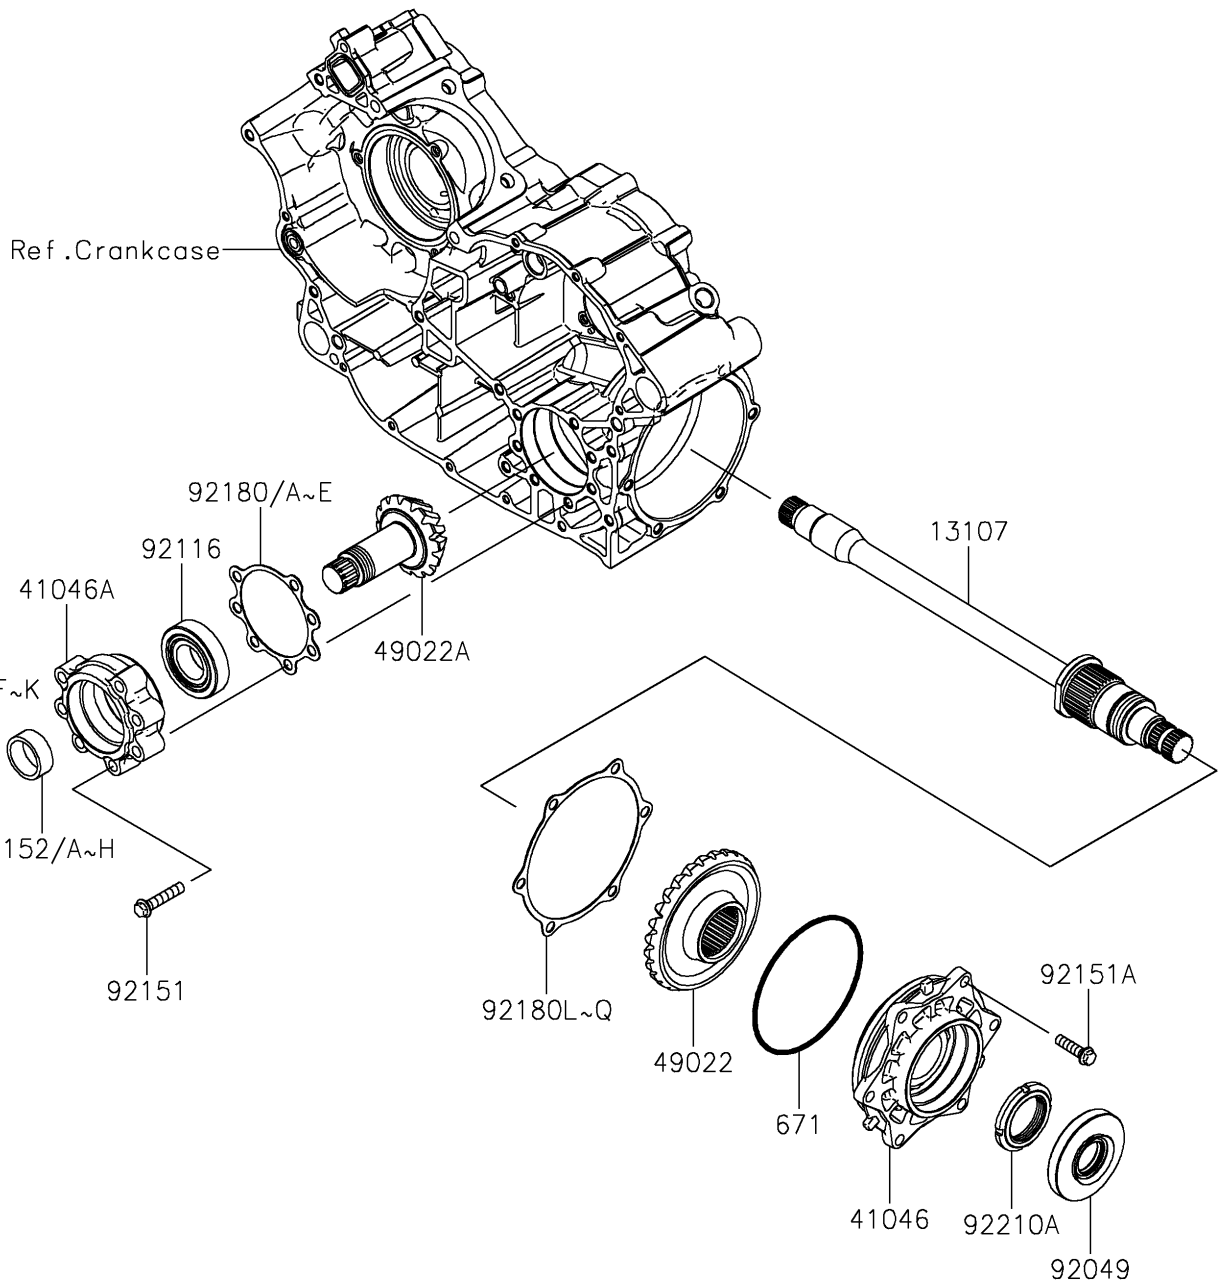

2018 TERYX4™ CAMO

PARTS DIAGRAM

Front Bevel Gear

E3131

2018 TERYX4™ CAMO

PARTS LIST

Front Bevel Gear

ITEM NAME

PART NUMBER

QUANTITY
