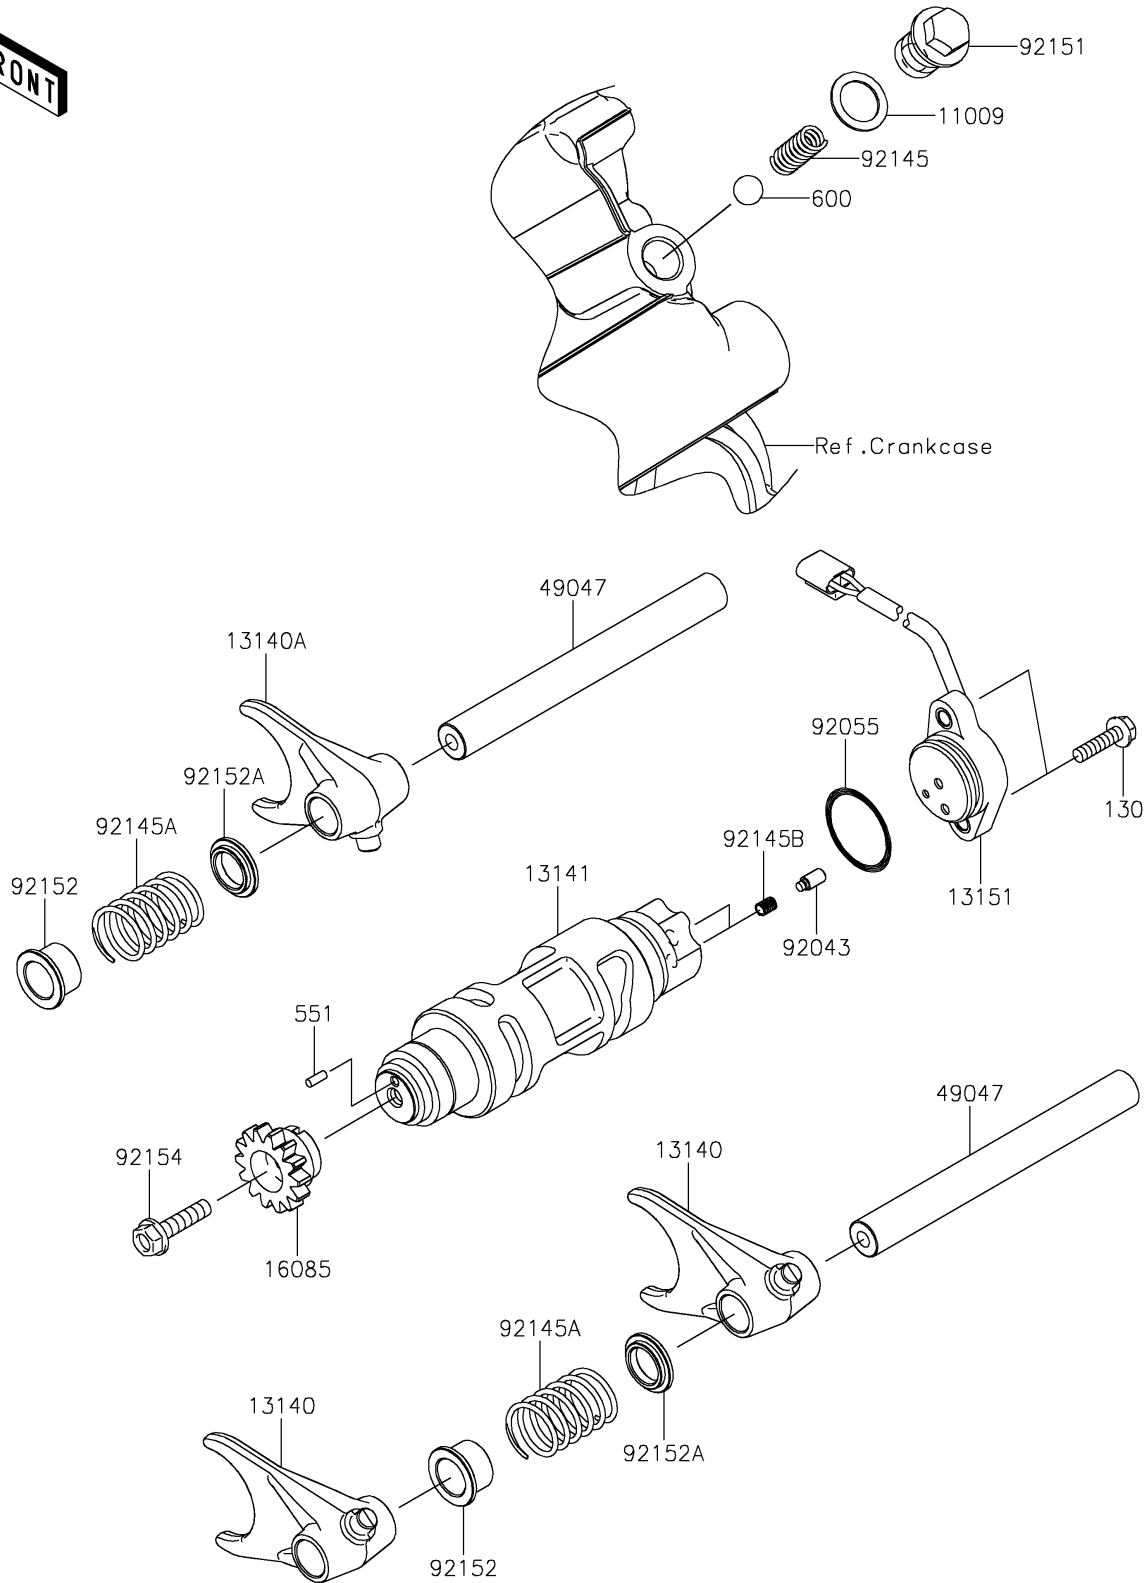

2020 TERYX4™ CAMO

PARTS DIAGRAM

Gear Change Drum/Shift Fork(s)

E1362

2020 TERYX4™ CAMO

PARTS LIST

Gear Change Drum/Shift Fork(s)

ITEM NAME

PART NUMBER

QUANTITY
