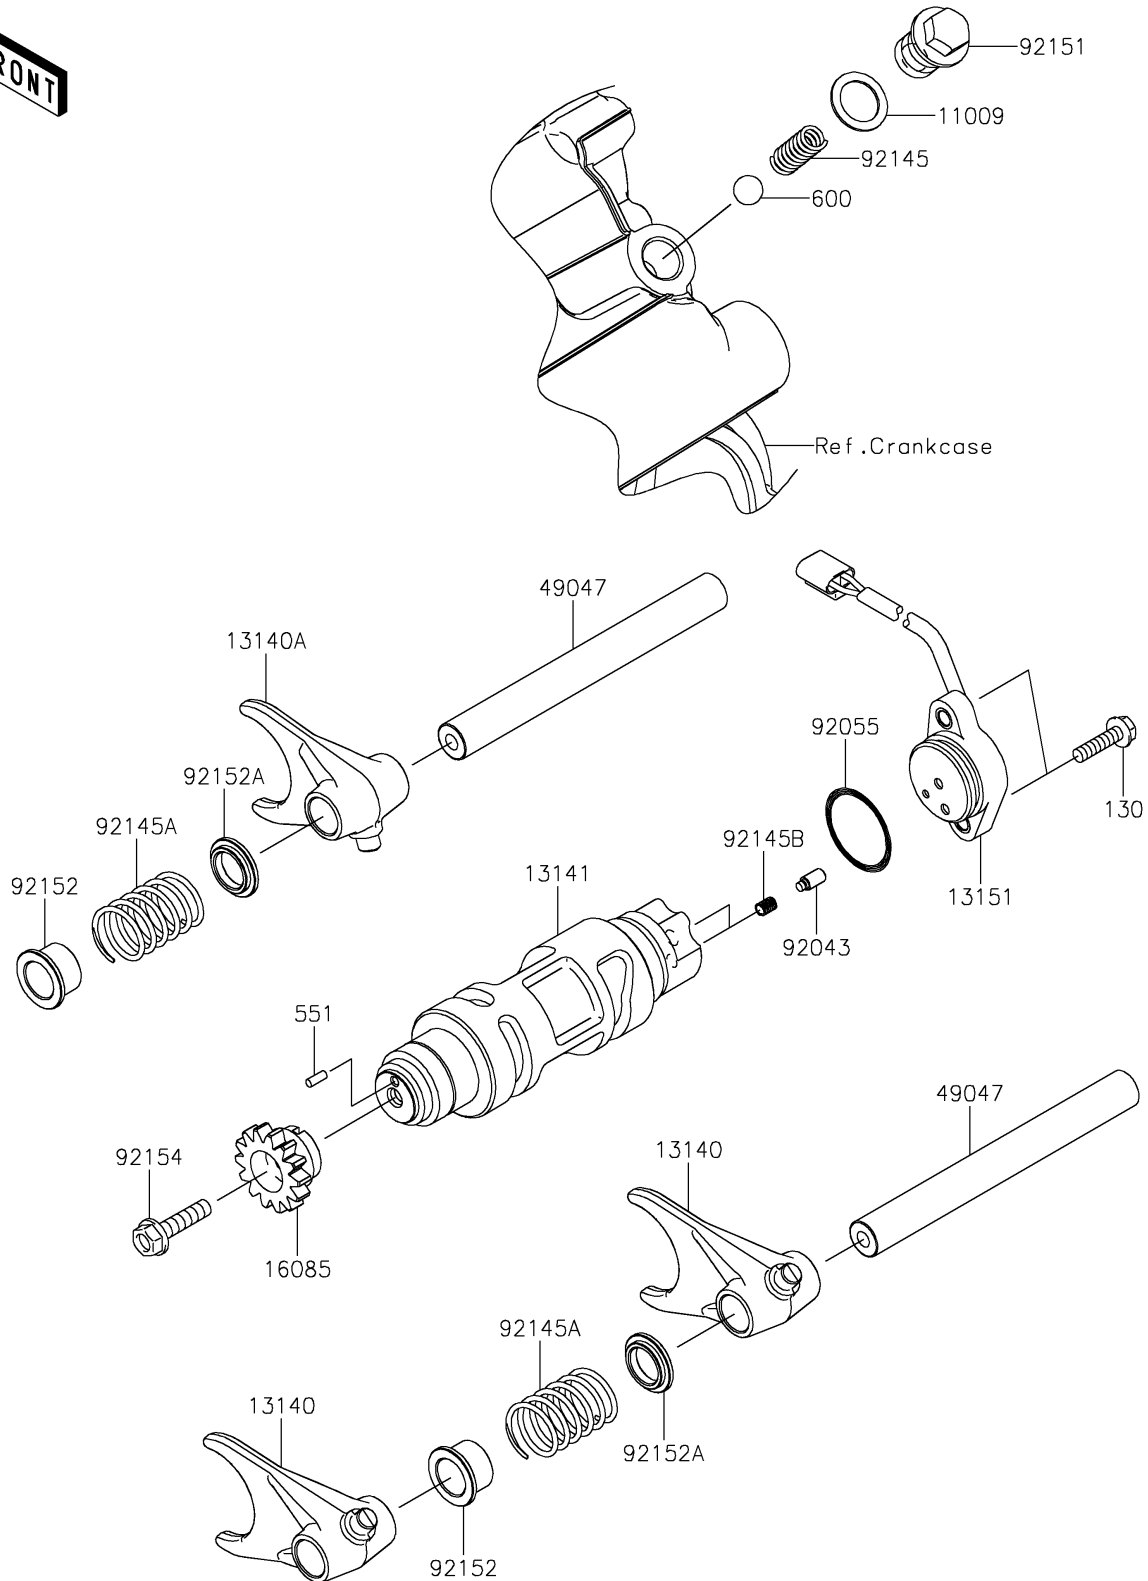

# 2018 TERYX4™ CAMO

## PARTS DIAGRAM

### Gear Change Drum/Shift Fork(s)

E1362

## PARTS LIST

Gear Change Drum/Shift Fork(s)

**ITEM NAME**

**PART NUMBER**

**QUANTITY**

---