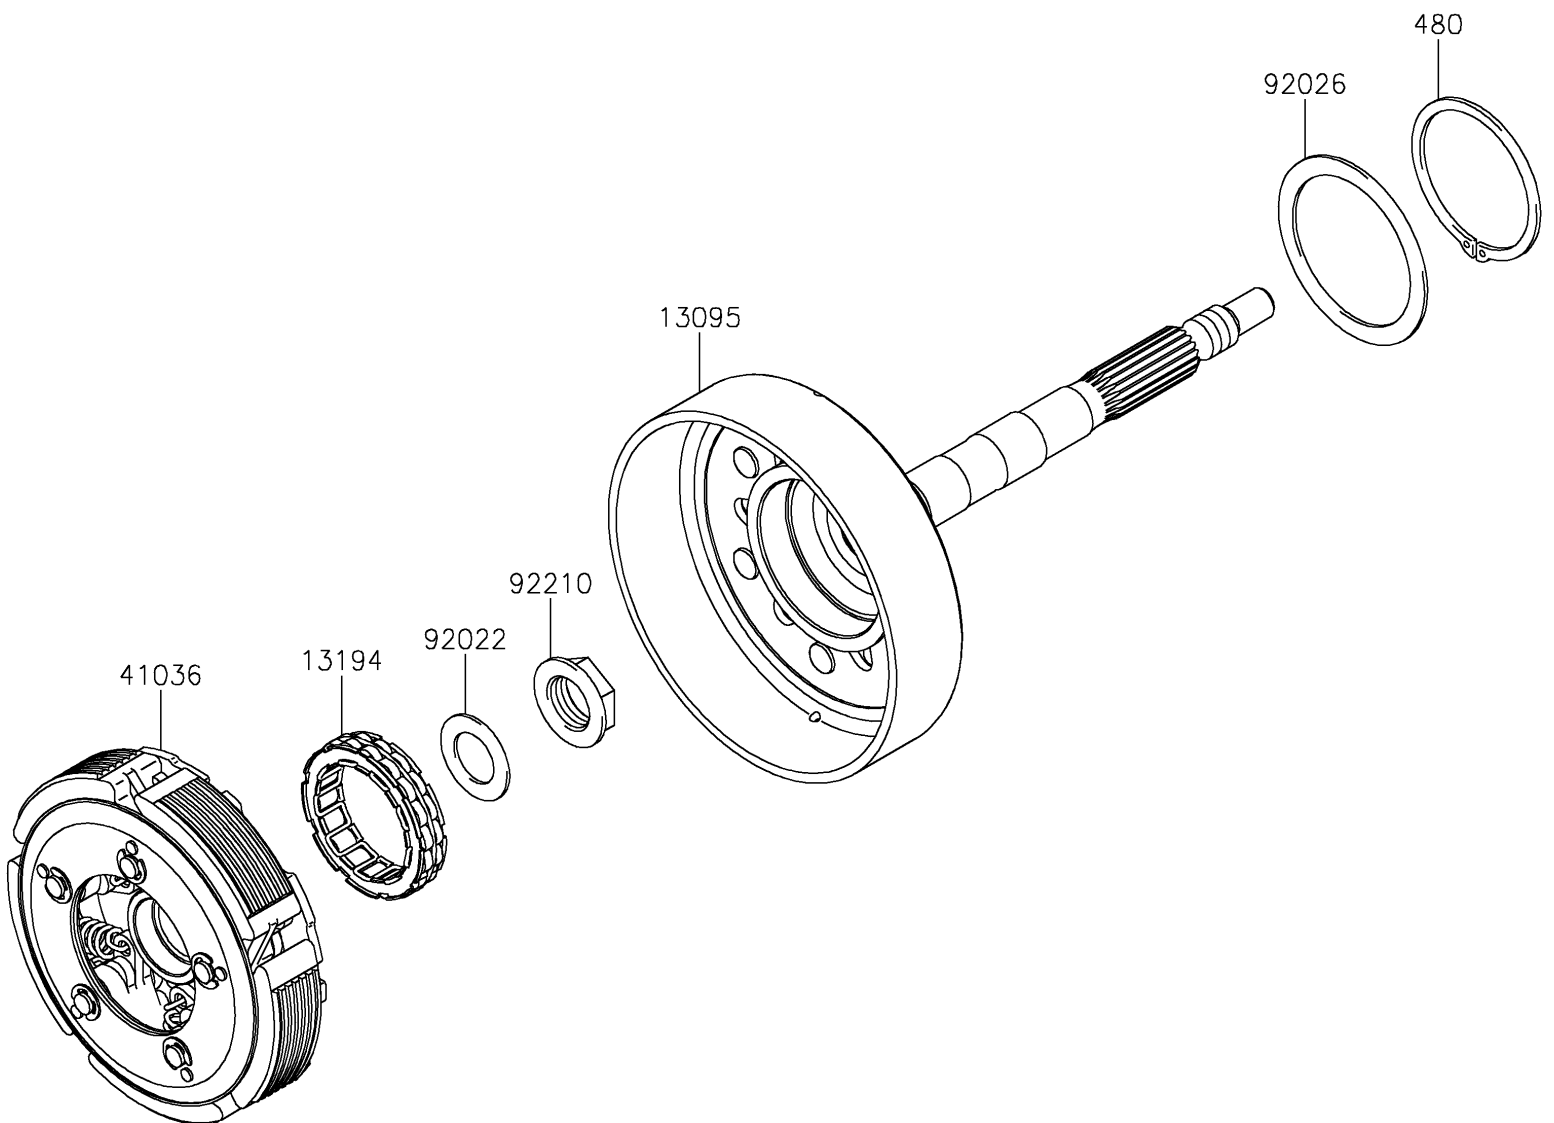

2020 TERYX4™ CAMO

PARTS DIAGRAM

Clutch

E1350

2020 TERYX4™ CAMO

PARTS LIST

Clutch

ITEM NAME	PART NUMBER	QUANTITY
HOUSING-COMP-CLUTCH (Ref # 13095)	13095-0554	1
CLUTCH-ONEWAY (Ref # 13194)	13194-0555	1
HUB-ASSY (Ref # 41036)	41036-0639	1
WASHER,20.5X34X1.4 (Ref # 92022)	92022-168	1
SPACER (Ref # 92026)	92026-0710	1
NUT,20MM (Ref # 92210)	92210-0711	1
CIRCLIP-TYPE-C,60MM (Ref # 480)	480J6000	1