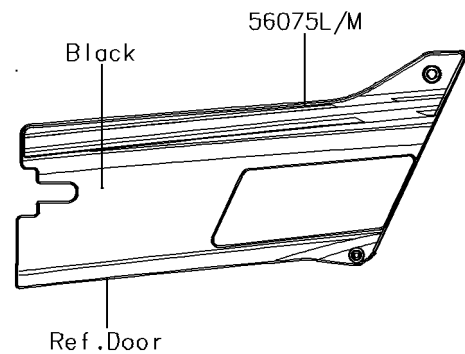

2018 TERYX4™ LE CAMO

PARTS DIAGRAM

Decals(White)(GHF)

F2861E

2018 TERYX4™ LE CAMO

PARTS LIST

Decals(White)(GHF)

ITEM NAME

PART NUMBER

QUANTITY
