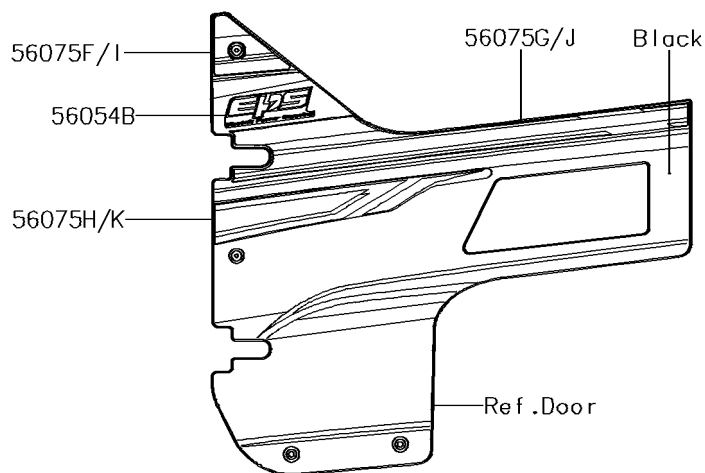

2018 TERYX4™ LE CAMO

PARTS DIAGRAM

Decals(White)(GHF)

F2861E

2018 TERYX4™ LE CAMO

PARTS LIST

Decals(White)(GHF)

ITEM NAME

PART NUMBER

QUANTITY
