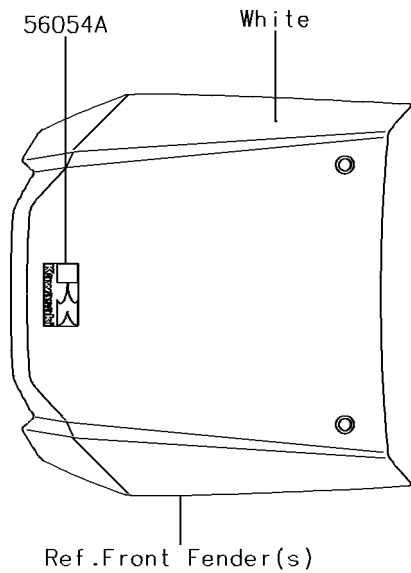

2018 TERYX4™ LE CAMO

PARTS DIAGRAM

Decals(White)(GHF)

F2861E

2018 TERYX4™ LE CAMO

PARTS LIST

Decals(White)(GHF)

ITEM NAME

PART NUMBER

QUANTITY
