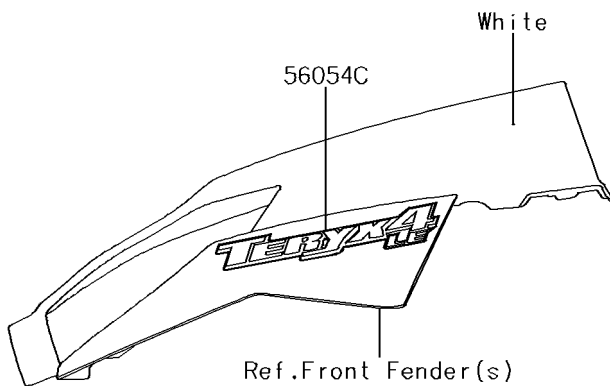

2018 TERYX4™ LE CAMO

PARTS DIAGRAM

Decals(White)(GHF)

F2861E

2018 TERYX4™ LE CAMO

PARTS LIST

Decals(White)(GHF)

ITEM NAME

PART NUMBER

QUANTITY
