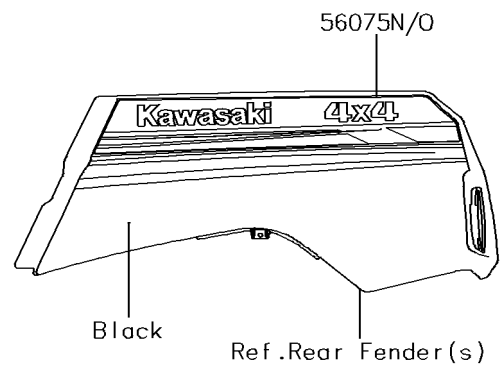

2018 TERYX4™ LE CAMO

PARTS DIAGRAM

Decals(White)(GHF)

F2861E

2018 TERYX4™ LE CAMO

PARTS LIST

Decals(White)(GHF)

ITEM NAME

PART NUMBER

QUANTITY
