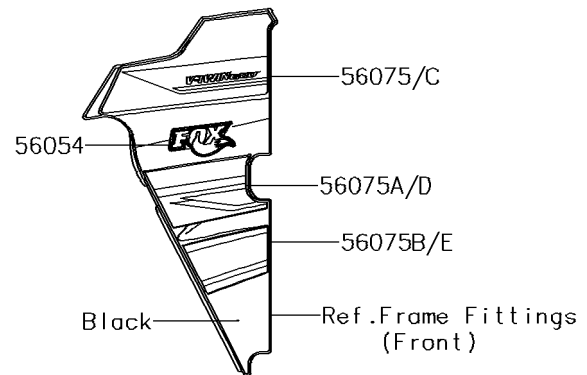

2018 TERYX4™ LE CAMO

PARTS DIAGRAM

Decals(White)(GHF)

F2861E

2018 TERYX4™ LE CAMO

PARTS LIST

Decals(White)(GHF)

ITEM NAME

PART NUMBER

QUANTITY
