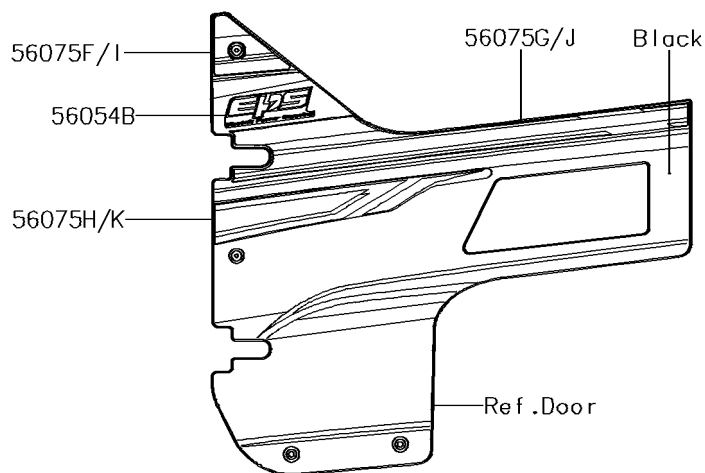

2018 TERYX4™ LE CAMO

PARTS DIAGRAM

Decals(Orange)(GHF)

F2861D

2018 TERYX4™ LE CAMO

PARTS LIST

Decals(Orange)(GHF)

ITEM NAME

PART NUMBER

QUANTITY
