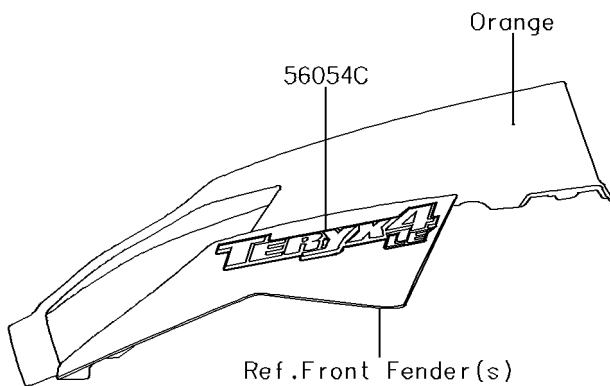

2018 TERYX4™ LE CAMO

PARTS DIAGRAM

Decals(Orange)(GHF)

F2861D

2018 TERYX4™ LE CAMO

PARTS LIST

Decals(Orange)(GHF)

ITEM NAME

PART NUMBER

QUANTITY
