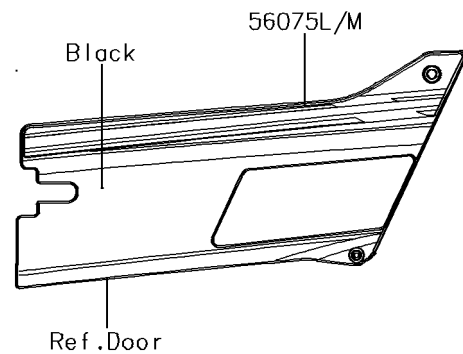

2018 TERYX4™ LE CAMO

PARTS DIAGRAM

Decals(Orange)(GHF)

F2861D

2018 TERYX4™ LE CAMO

PARTS LIST

Decals(Orange)(GHF)

ITEM NAME

PART NUMBER

QUANTITY
