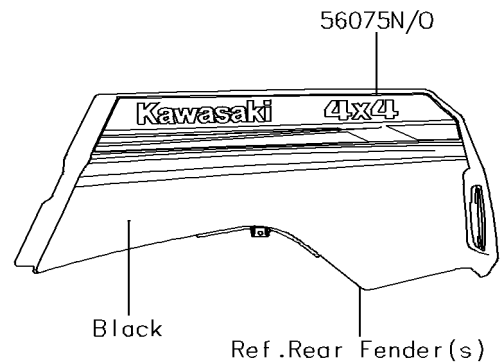

2018 TERYX4™ LE CAMO

PARTS DIAGRAM

Decals(Orange)(GHF)

F2861D

2018 TERYX4™ LE CAMO

PARTS LIST

Decals(Orange)(GHF)

ITEM NAME

PART NUMBER

QUANTITY
