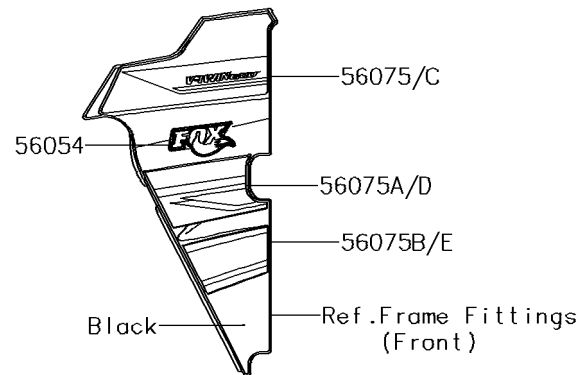

2018 TERYX4™ LE CAMO

PARTS DIAGRAM

Decals(Orange)(GHF)

F2861D

2018 TERYX4™ LE CAMO

PARTS LIST

Decals(Orange)(GHF)

ITEM NAME

PART NUMBER

QUANTITY
