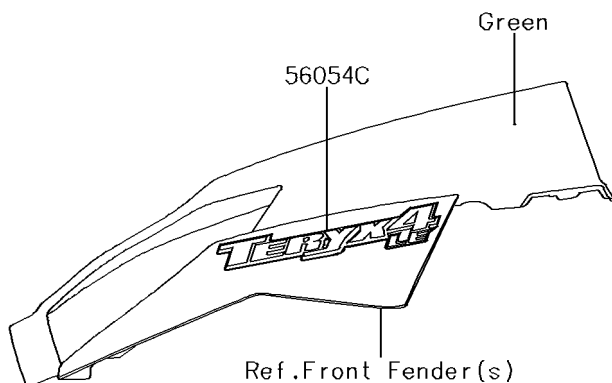

2018 TERYX4™ LE CAMO

PARTS DIAGRAM

Decals(Green)(GHF)

F2861C

2018 TERYX4™ LE CAMO

PARTS LIST

Decals(Green)(GHF)

ITEM NAME

PART NUMBER

QUANTITY
