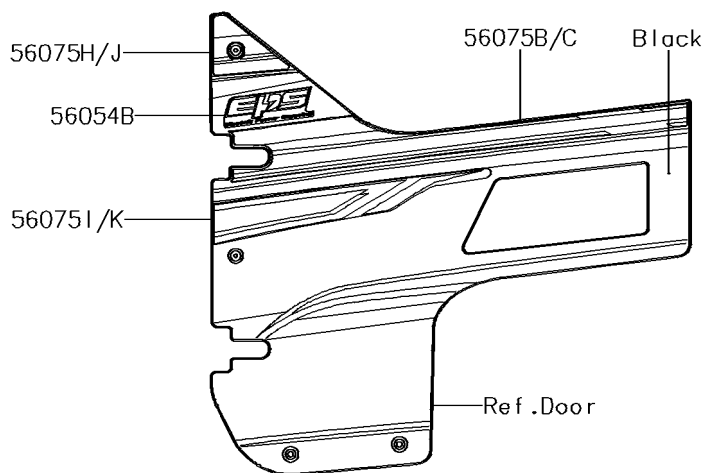

2018 TERYX4™ LE CAMO

PARTS DIAGRAM

Decals(Green)(GHF)

F2861C

2018 TERYX4™ LE CAMO

PARTS LIST

Decals(Green)(GHF)

ITEM NAME

PART NUMBER

QUANTITY
