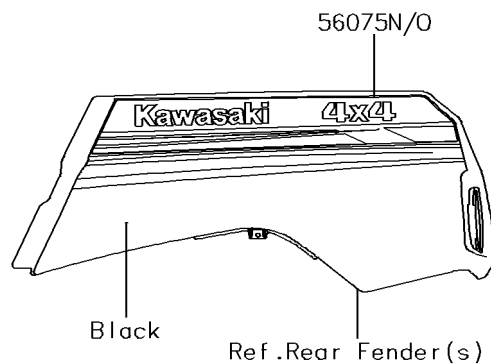

2018 TERYX4™ LE CAMO

PARTS DIAGRAM

Decals(Green)(GHF)

F2861C

2018 TERYX4™ LE CAMO

PARTS LIST

Decals(Green)(GHF)

ITEM NAME

PART NUMBER

QUANTITY
