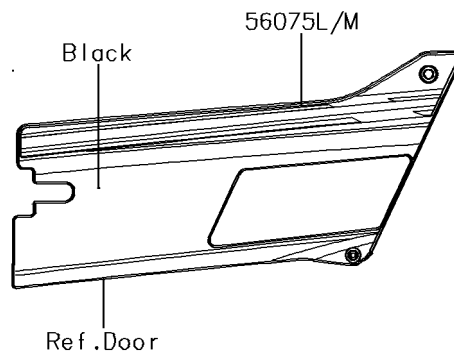

2018 TERYX4™ LE CAMO

PARTS DIAGRAM

Decals(Green)(GHF)

F2861C

2018 TERYX4™ LE CAMO

PARTS LIST

Decals(Green)(GHF)

ITEM NAME

PART NUMBER

QUANTITY
