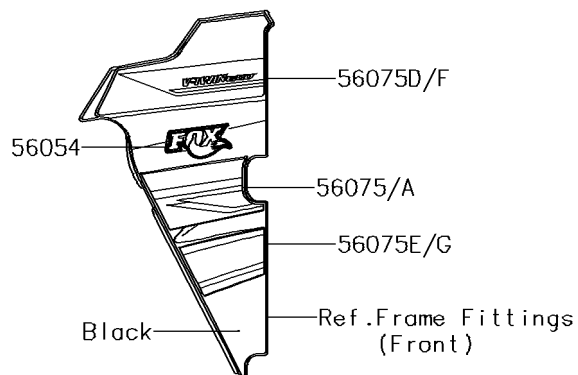

2018 TERYX4™ LE CAMO

PARTS DIAGRAM

Decals(Green)(GHF)

F2861C

2018 TERYX4™ LE CAMO

PARTS LIST

Decals(Green)(GHF)

ITEM NAME

PART NUMBER

QUANTITY
