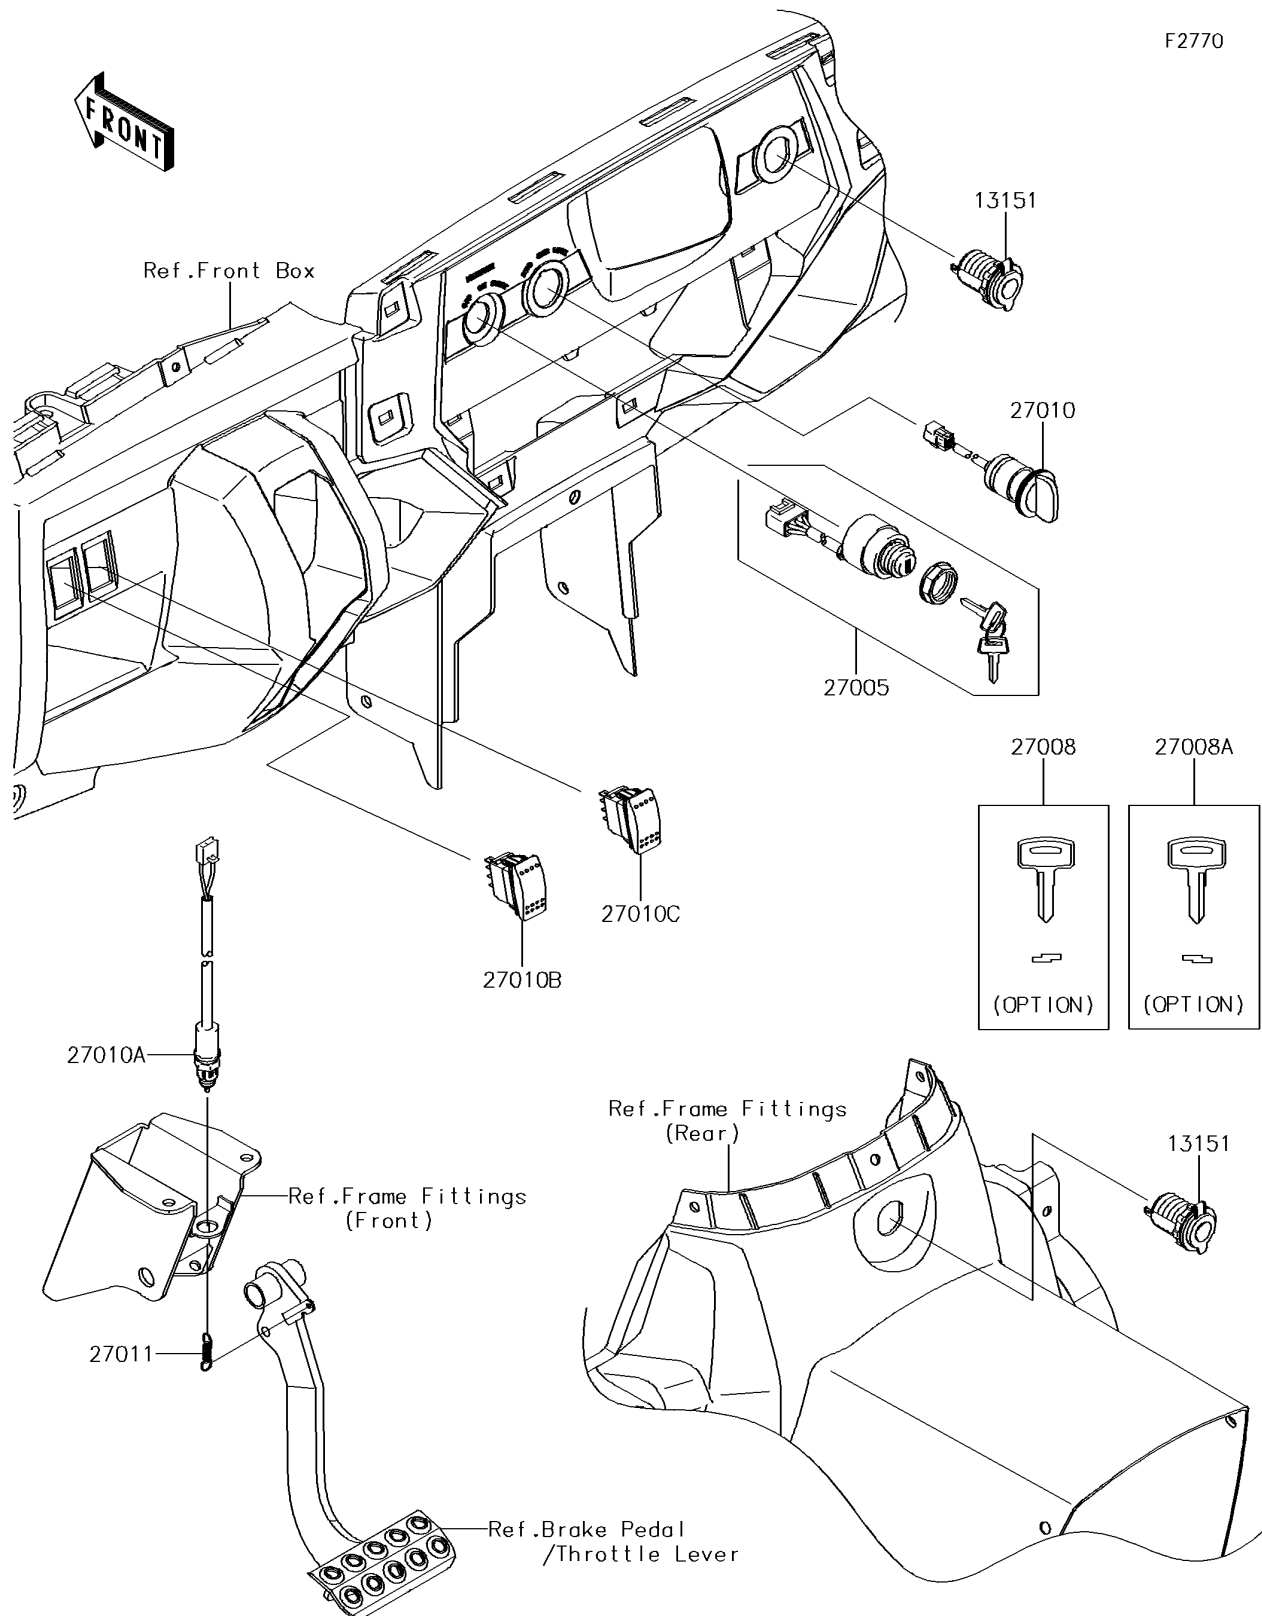

2018 TERYX4™ LE CAMO

PARTS DIAGRAM

Ignition Switch

2018 TERYX4™ LE CAMO

PARTS LIST

Ignition Switch

ITEM NAME

PART NUMBER

QUANTITY
