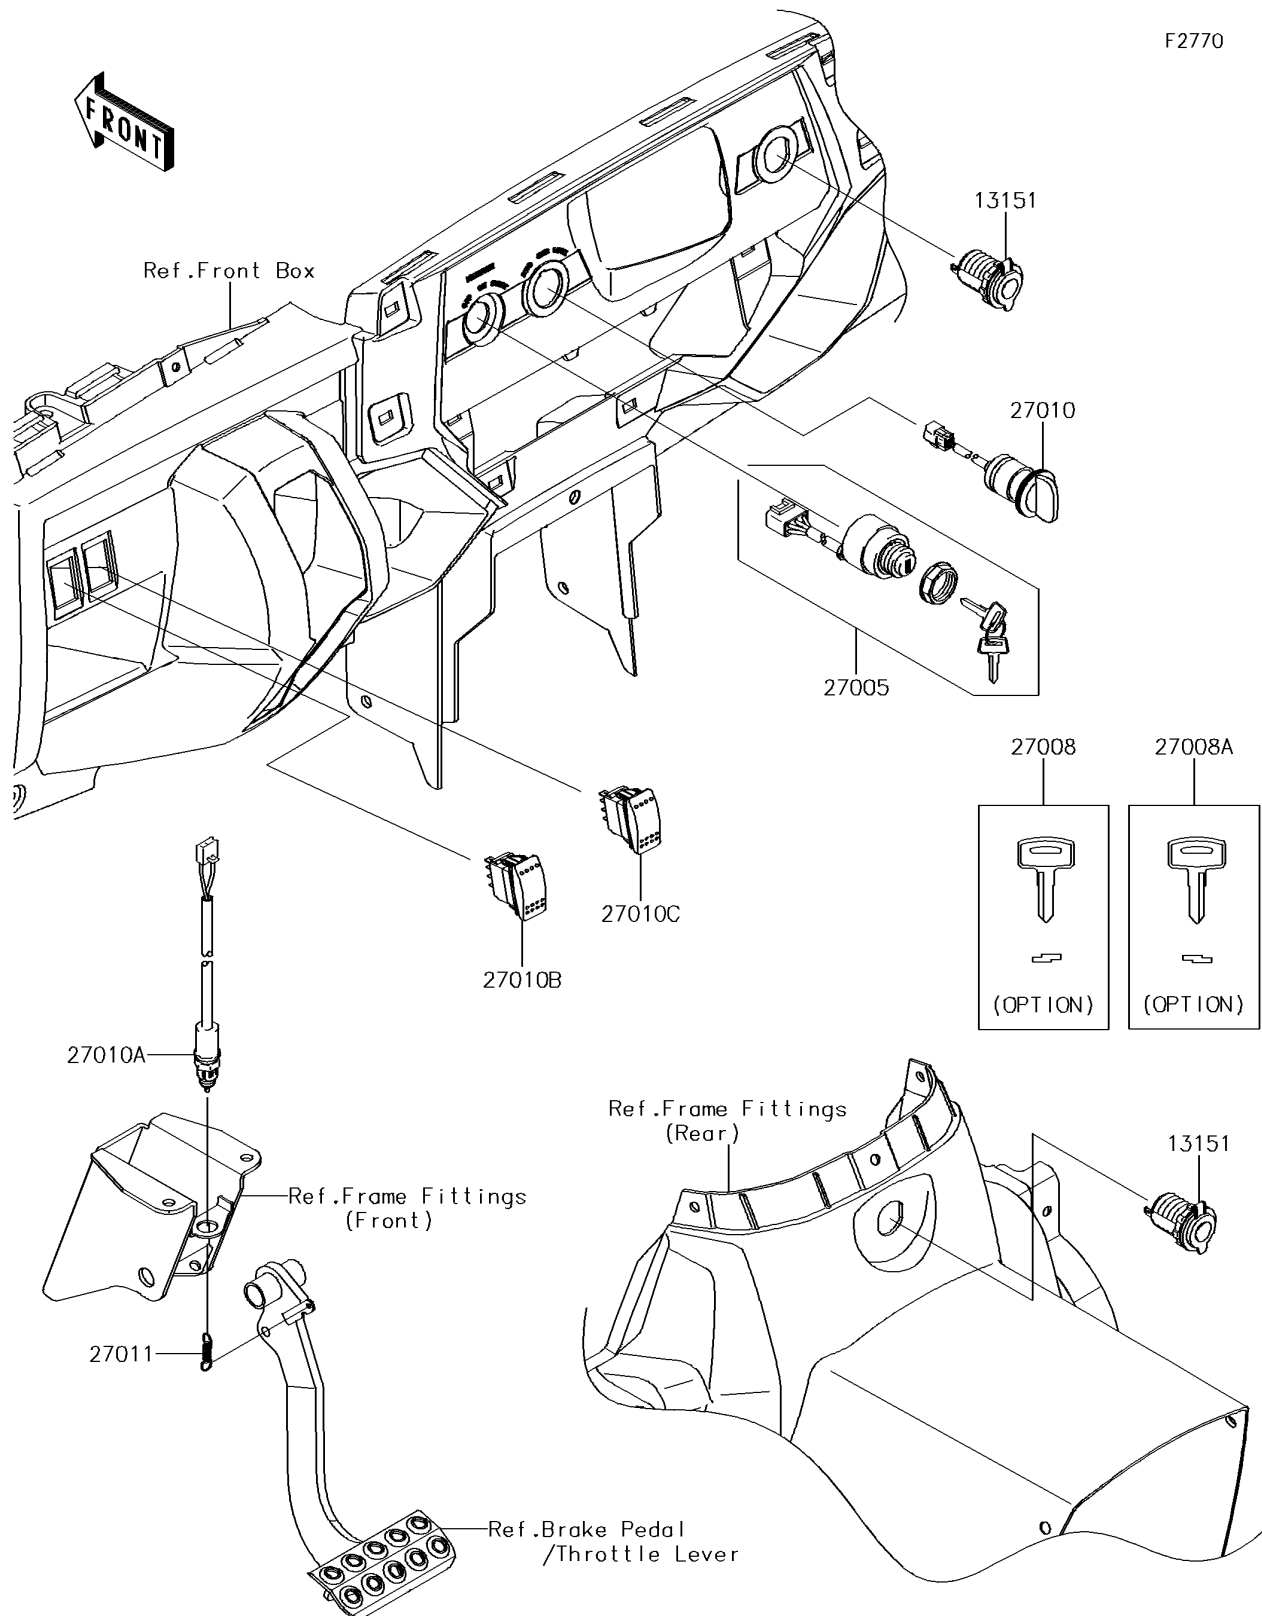

2018 TERYX4™ LE

PARTS DIAGRAM

Ignition Switch

2018 TERYX4™ LE

PARTS LIST

Ignition Switch

Kawasaki

Let the Good Times Roll®

ITEM NAME

PART NUMBER

QUANTITY
