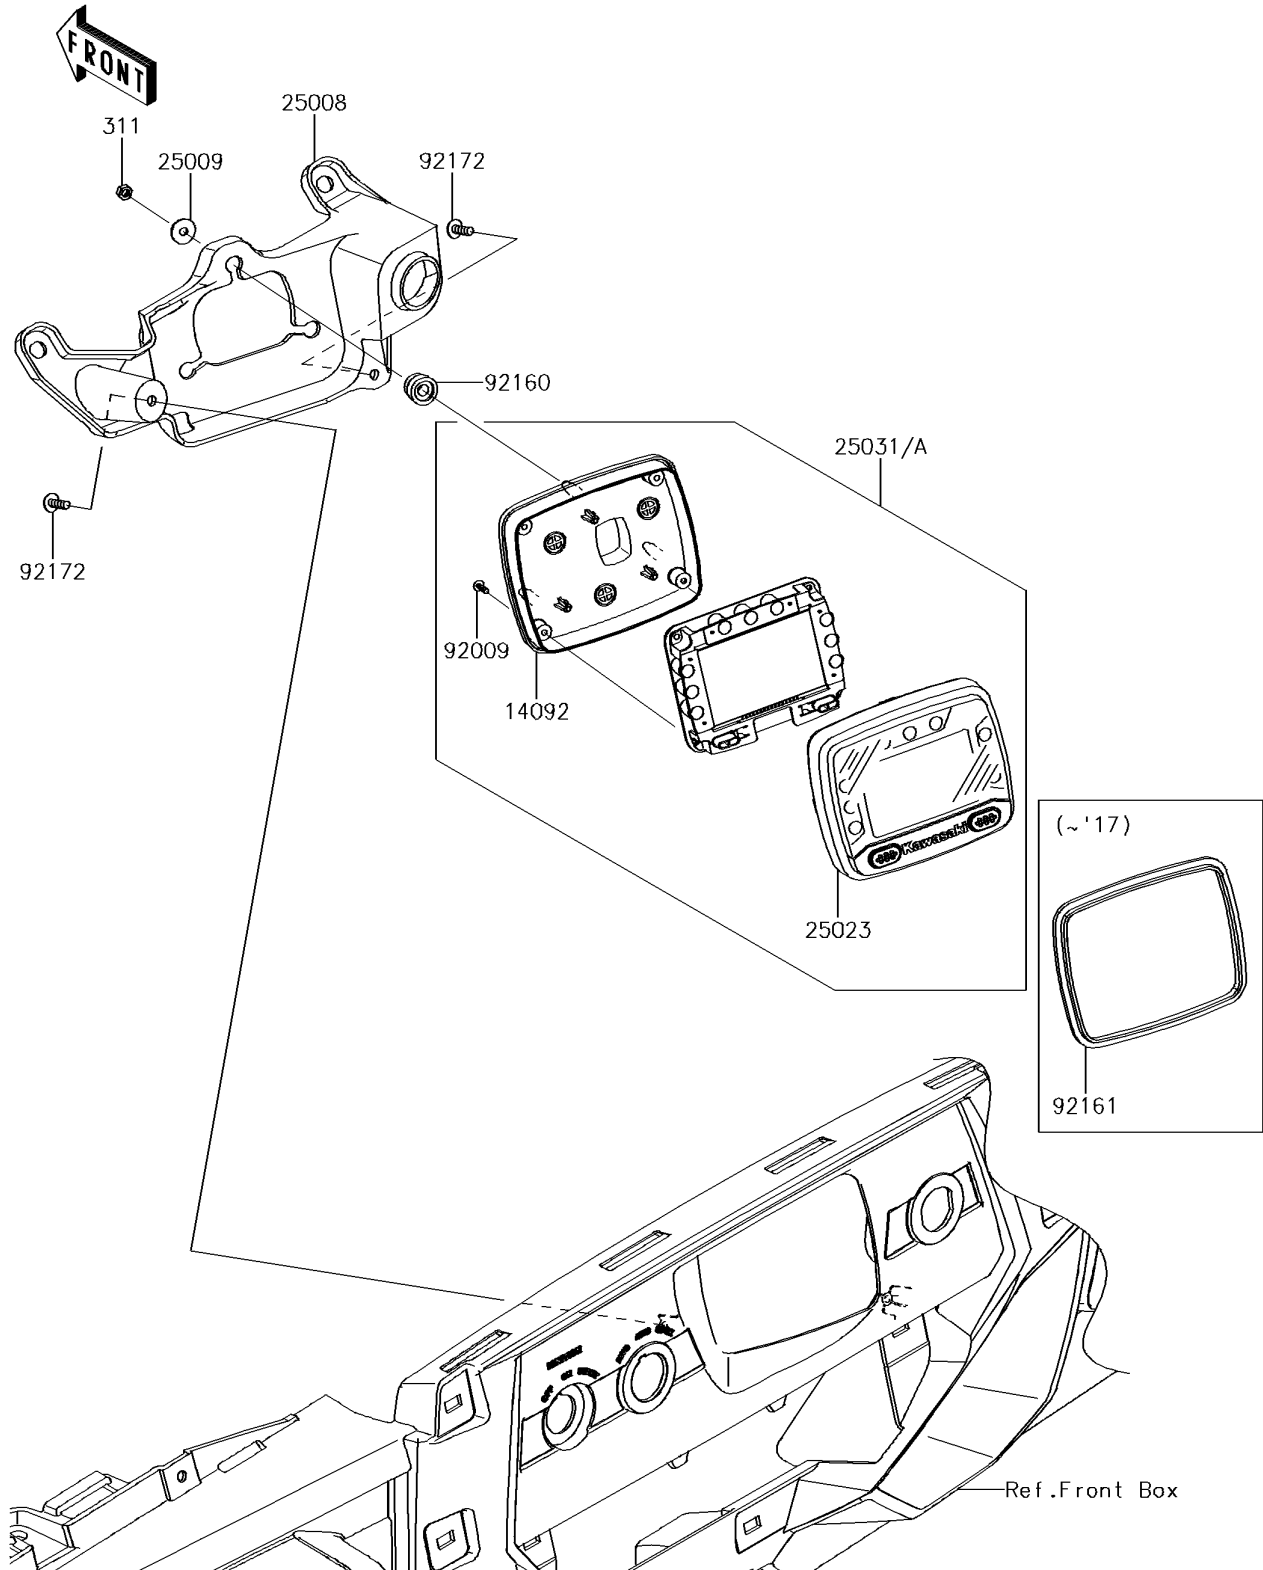

2018 TERYX4™ LE CAMO

PARTS DIAGRAM

Meter(s)

F2530

2018 TERYX4™ LE CAMO

PARTS LIST

Meter(s)

ITEM NAME

PART NUMBER

QUANTITY
