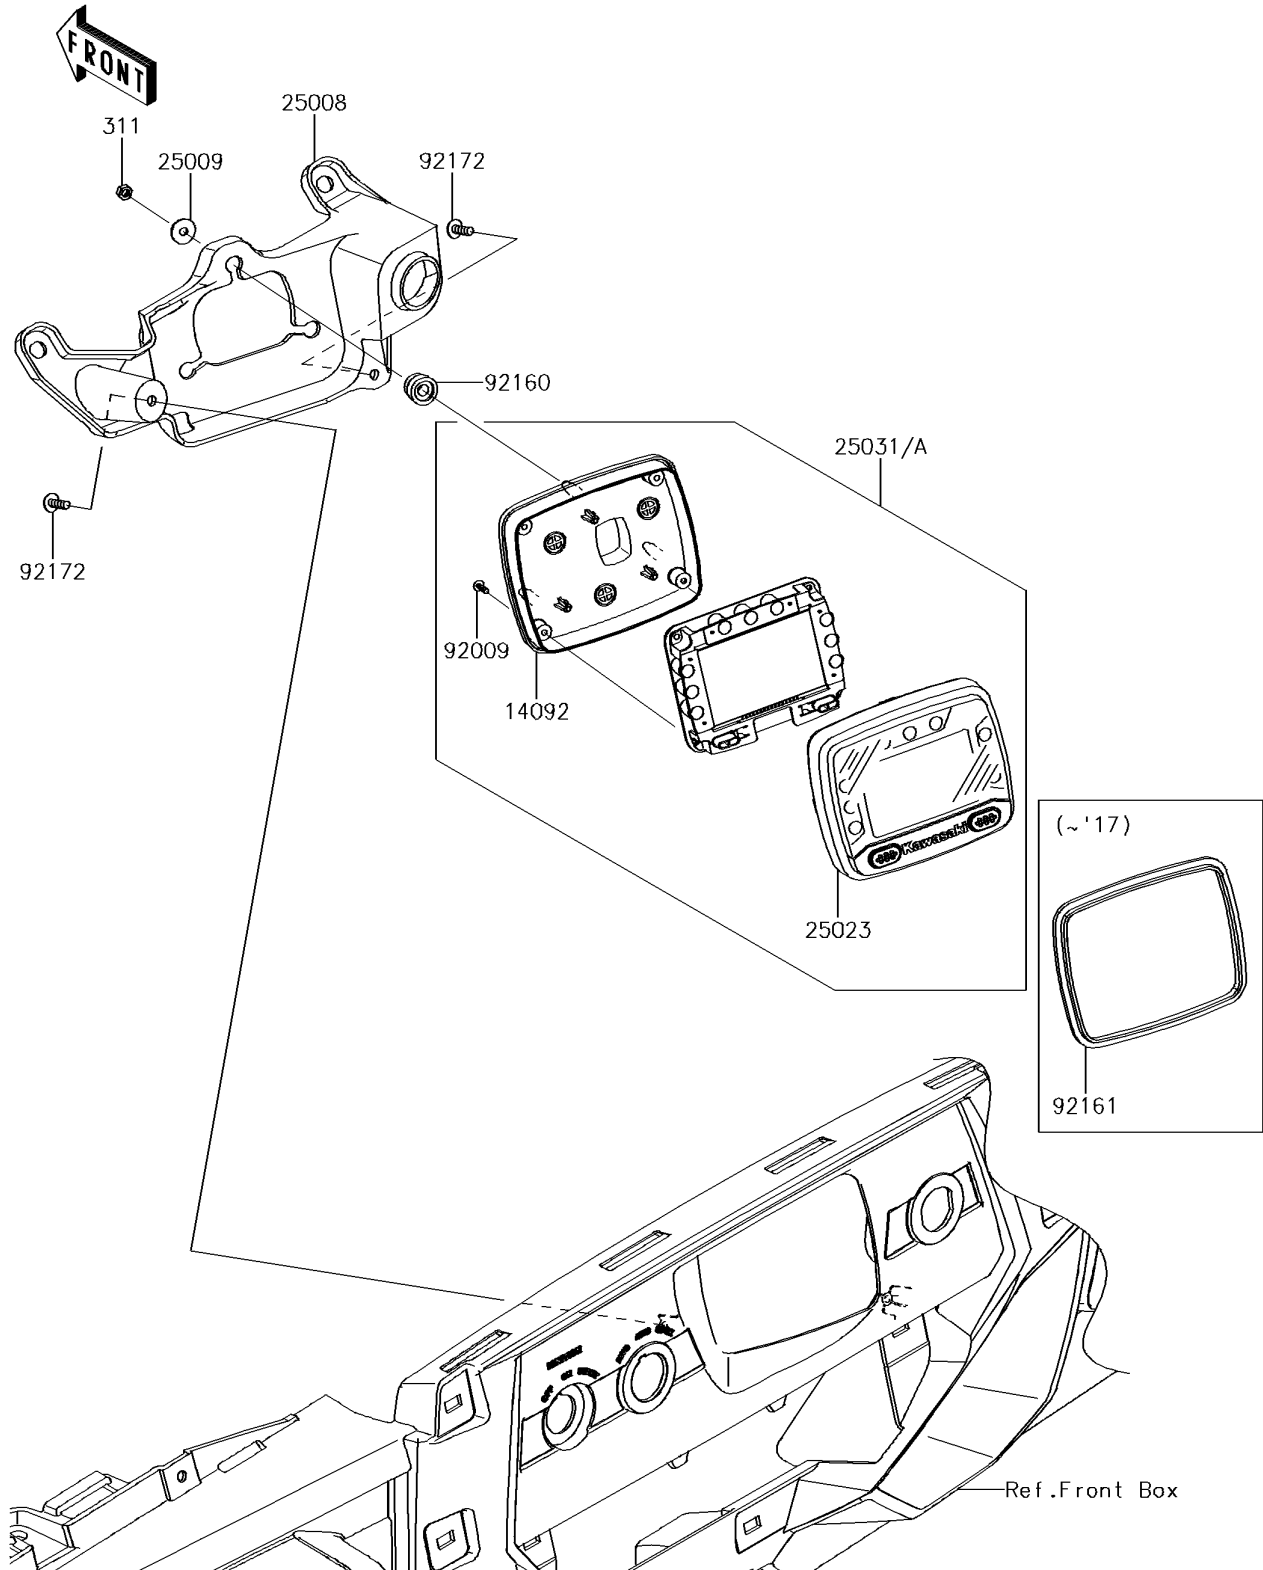

2018 TERYX4™ LE

PARTS DIAGRAM

Meter(s)

F2530

2018 TERYX4™ LE

PARTS LIST

Meter(s)

ITEM NAME

PART NUMBER

QUANTITY
