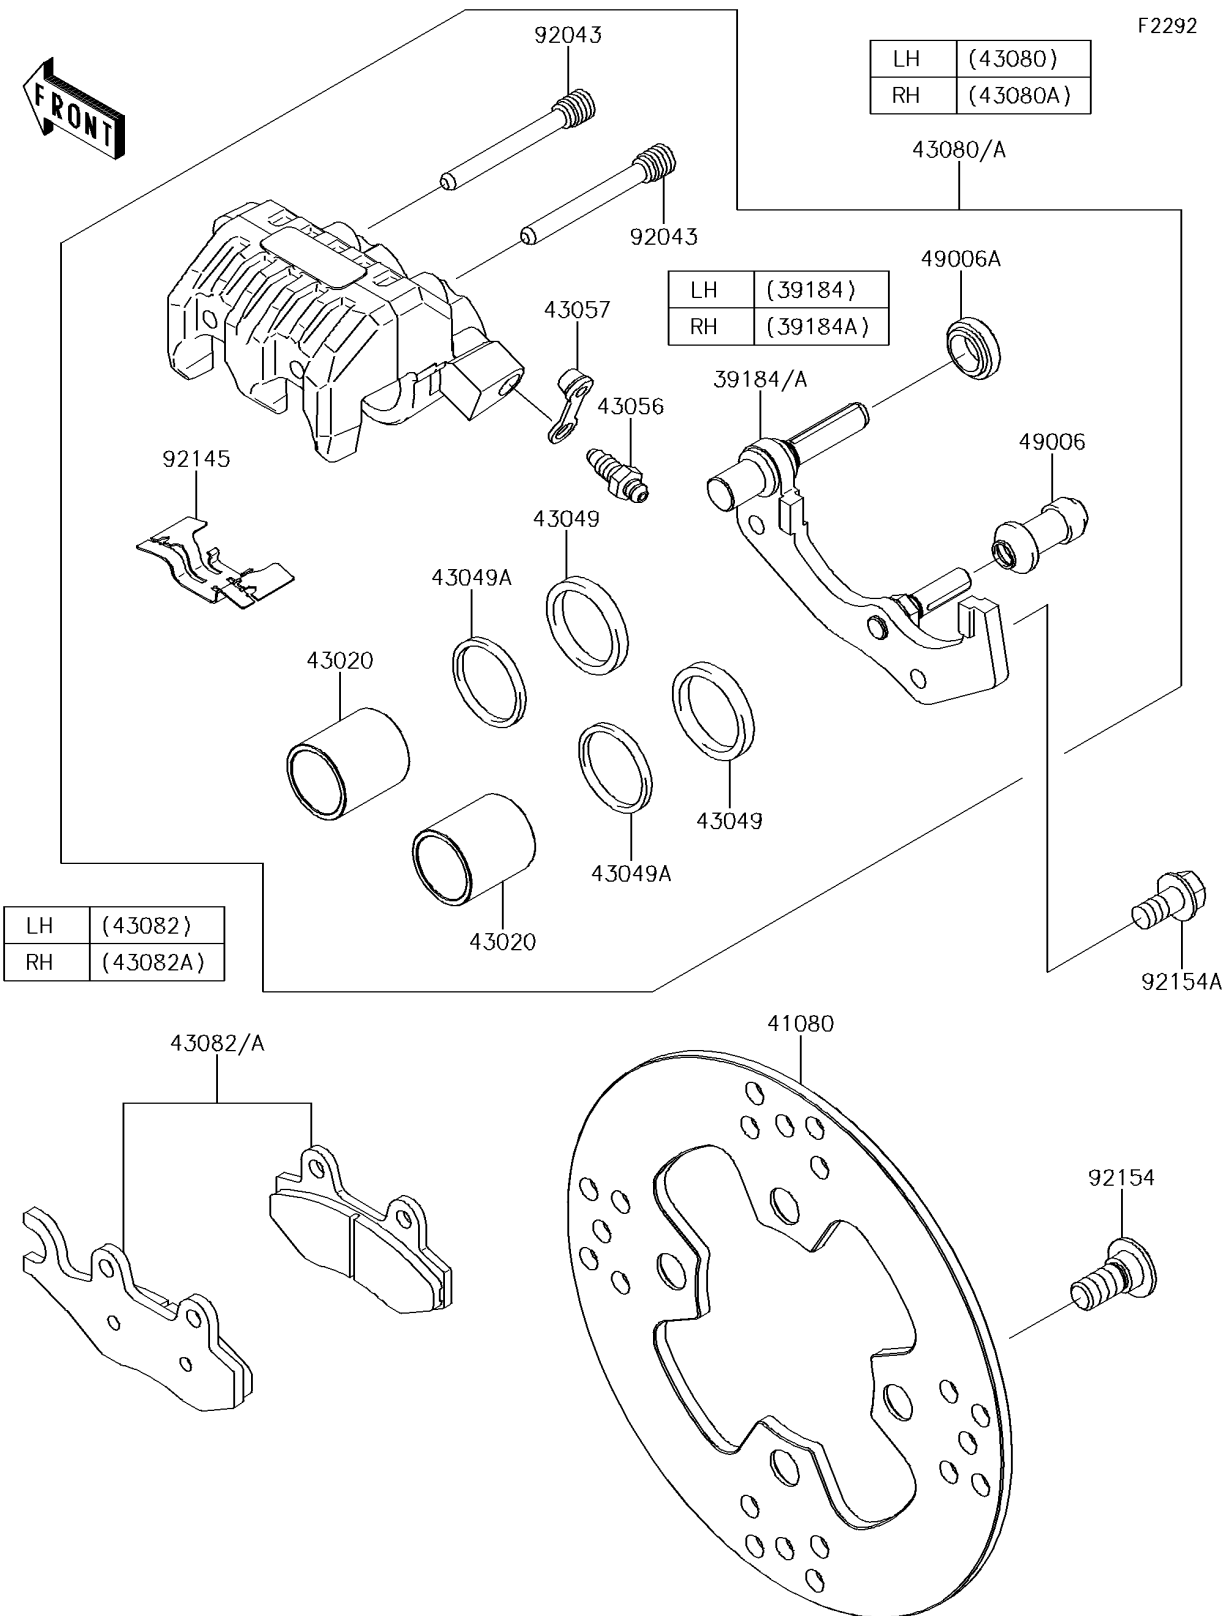

2016 TERYX4™ LE

PARTS DIAGRAM

Front Brake

2016 TERYX4™ LE

PARTS LIST

Front Brake

ITEM NAME

PART NUMBER

QUANTITY
