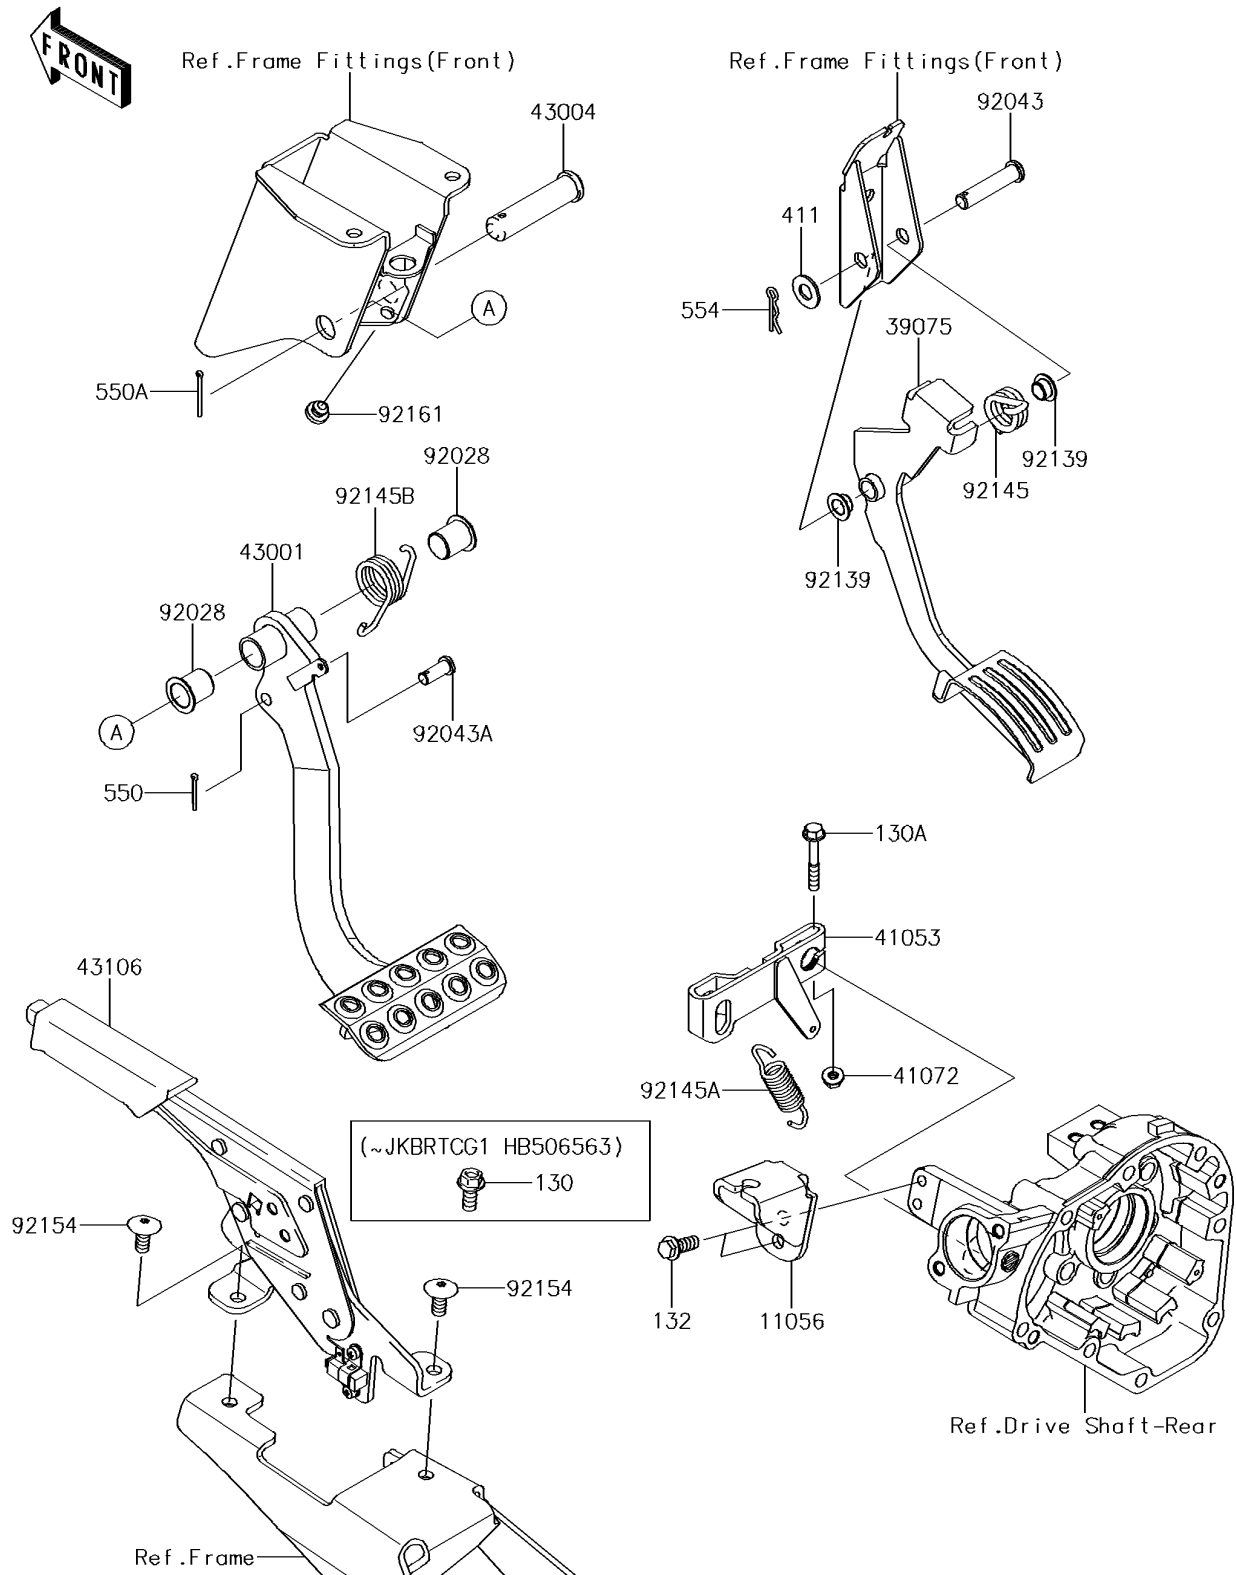

2018 TERYX4™ LE CAMO

PARTS DIAGRAM

Brake Pedal/Throttle Lever

F2260

2018 TERYX4™ LE CAMO

PARTS LIST

Brake Pedal/Throttle Lever

ITEM NAME	PART NUMBER	QUANTITY
-----------	-------------	----------
