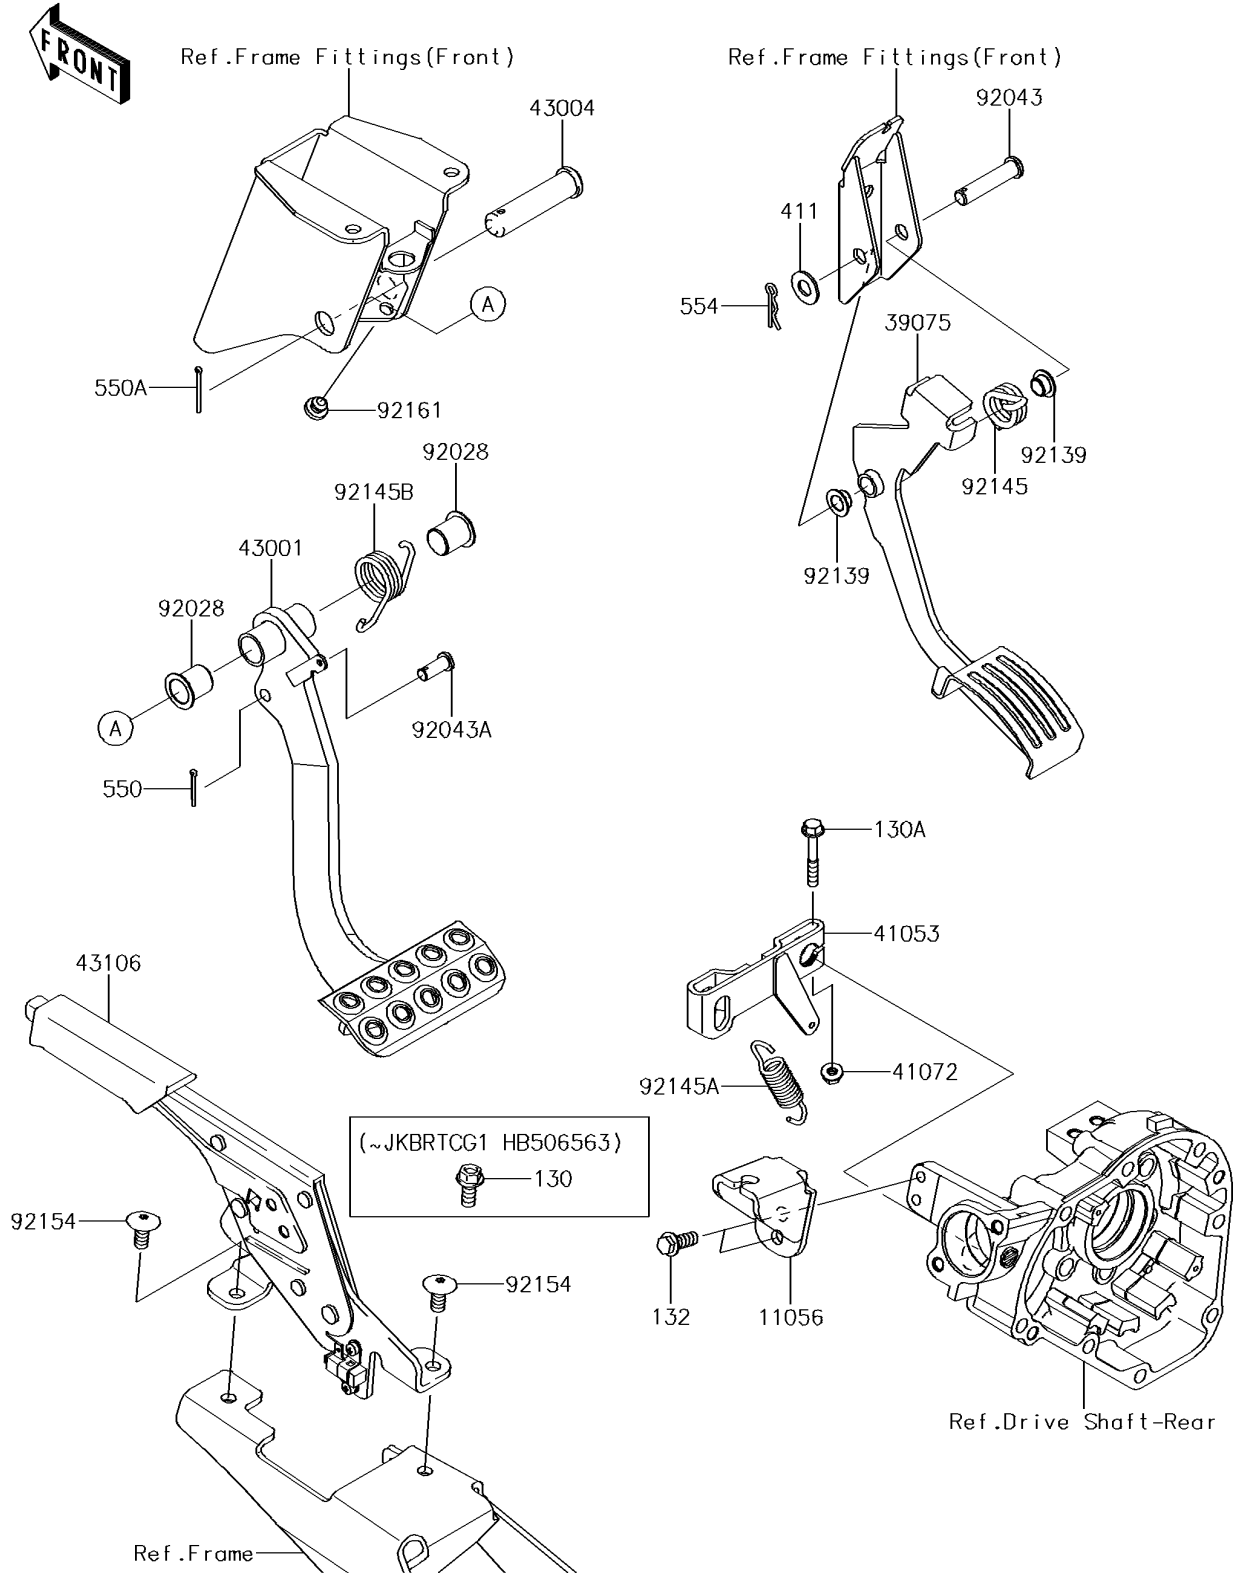

2018 TERYX4™ LE

PARTS DIAGRAM

Brake Pedal/Throttle Lever

F2260

2018 TERYX4™ LE

PARTS LIST

Brake Pedal/Throttle Lever

ITEM NAME

PART NUMBER

QUANTITY
