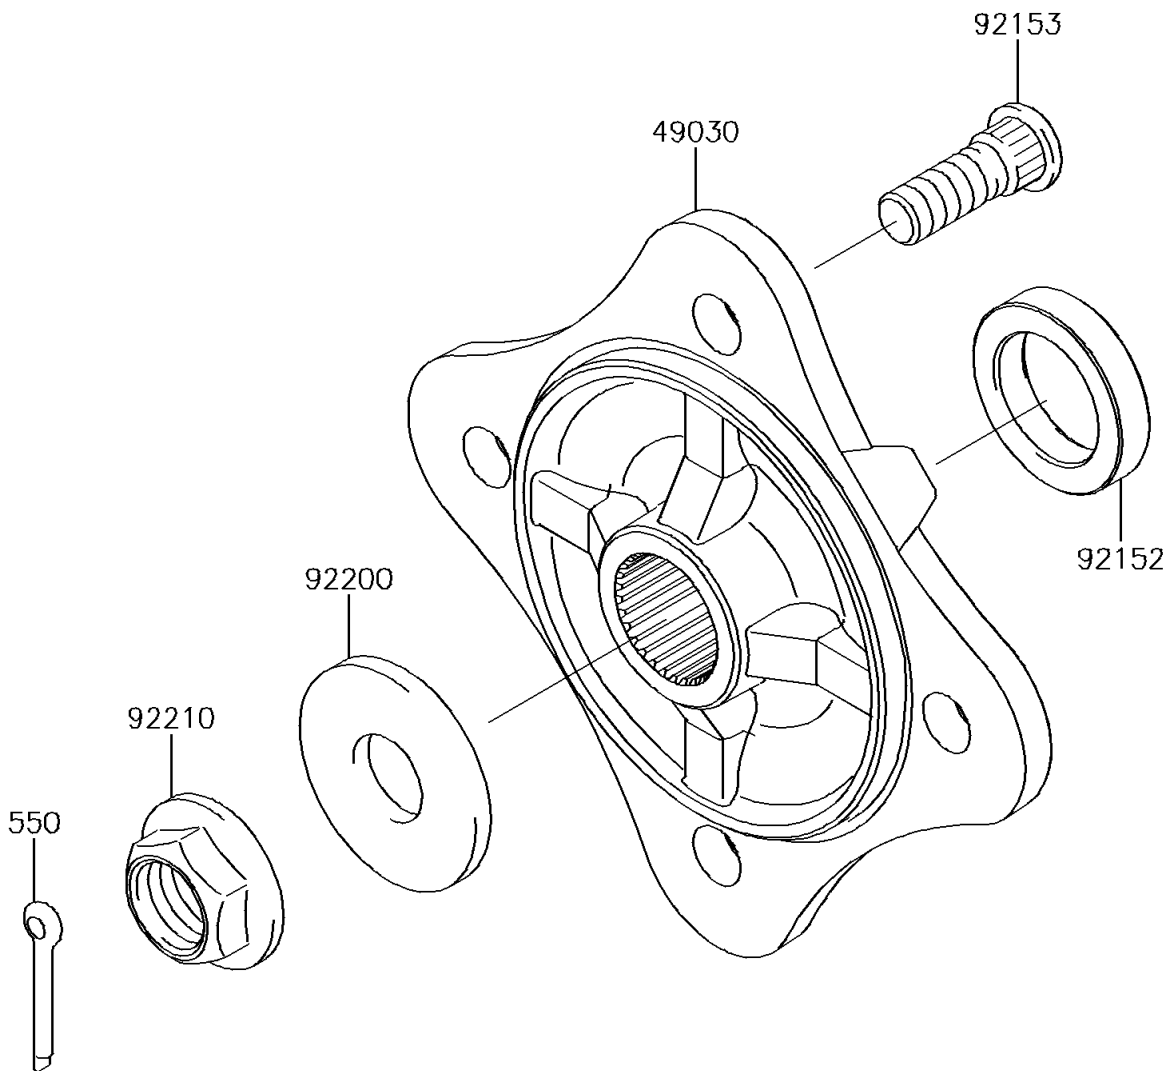

2018 TERYX4™ LE CAMO

PARTS DIAGRAM

Rear Hubs/Brakes

F2240

2018 TERYX4™ LE CAMO

PARTS LIST

Rear Hubs/Brakes

| ITEM NAME | PART NUMBER | QUANTITY |
|-----------|-------------|----------|
|-----------|-------------|----------|
