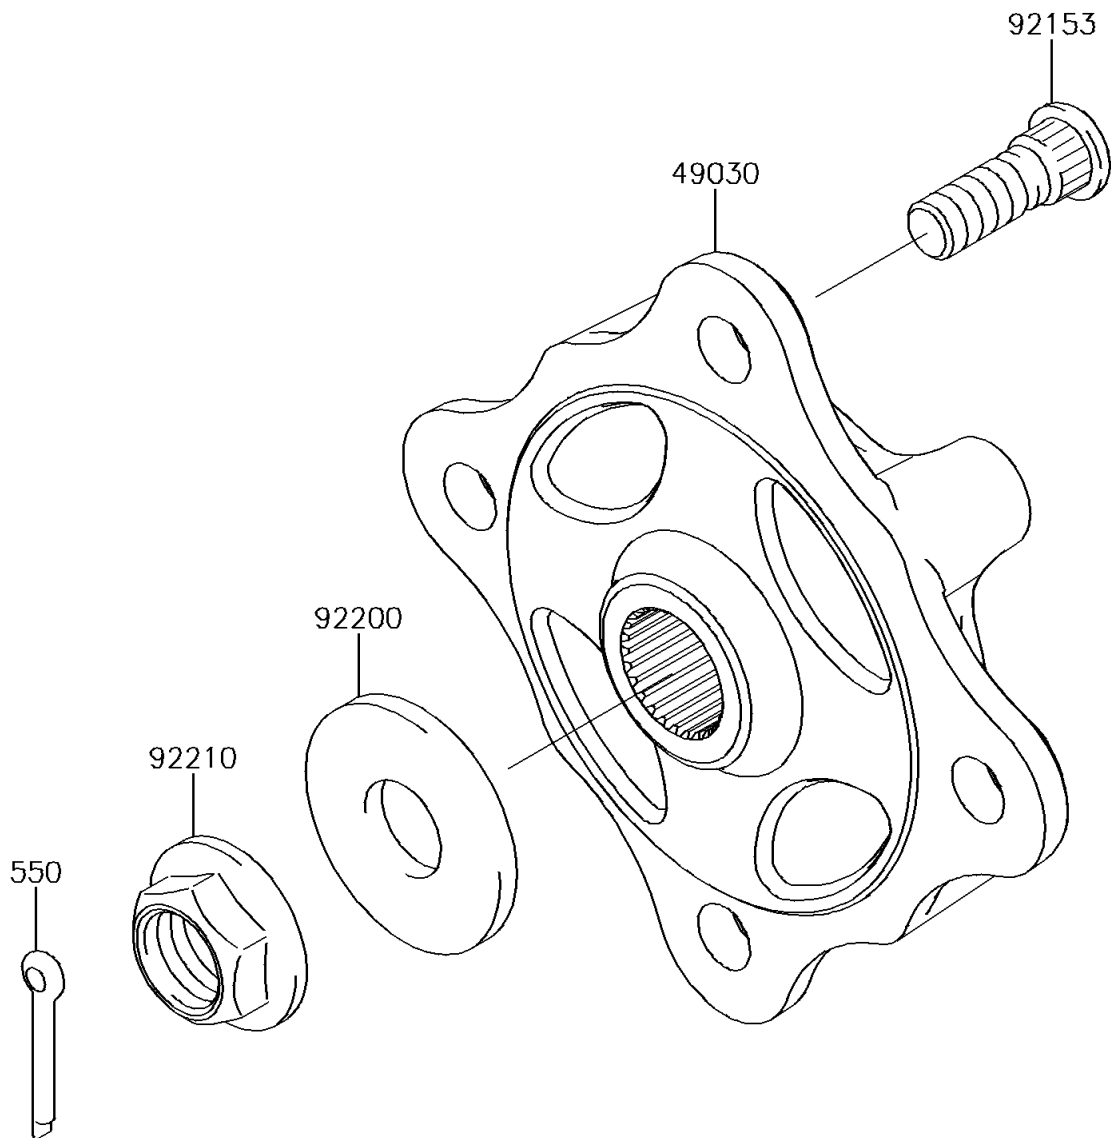

2018 TERYX4™ LE CAMO

PARTS DIAGRAM

Front Hubs/Brakes

F2230

2018 TERYX4™ LE CAMO

PARTS LIST

Front Hubs/Brakes

ITEM NAME

PART NUMBER

QUANTITY
