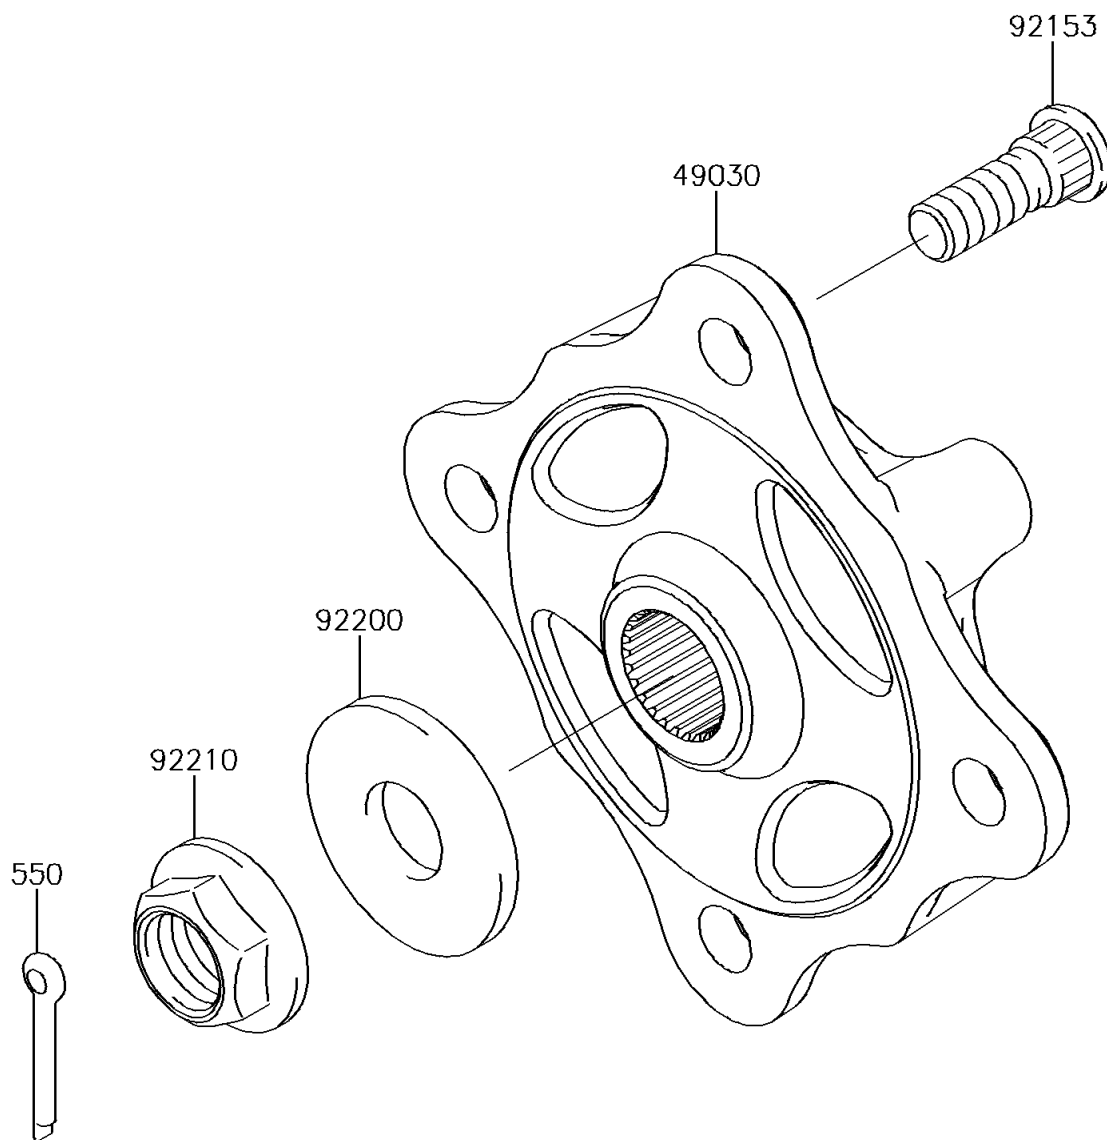

2016 TERYX4™ LE

PARTS DIAGRAM

Front Hubs/Brakes

F2230

2016 TERYX4™ LE

PARTS LIST

Front Hubs/Brakes

ITEM NAME	PART NUMBER	QUANTITY
HUB,FR (Ref # 49030)	49030-0560	2
BOLT,12MM (Ref # 92153)	92153-1915	8
WASHER,20.3X52.0X4.5 (Ref # 92200)	92200-1739	2
NUT,FLANGED,20MM (Ref # 92210)	92210-2093	2
PIN-COTTER,4.0X30 (Ref # 550)	550AA4030	2