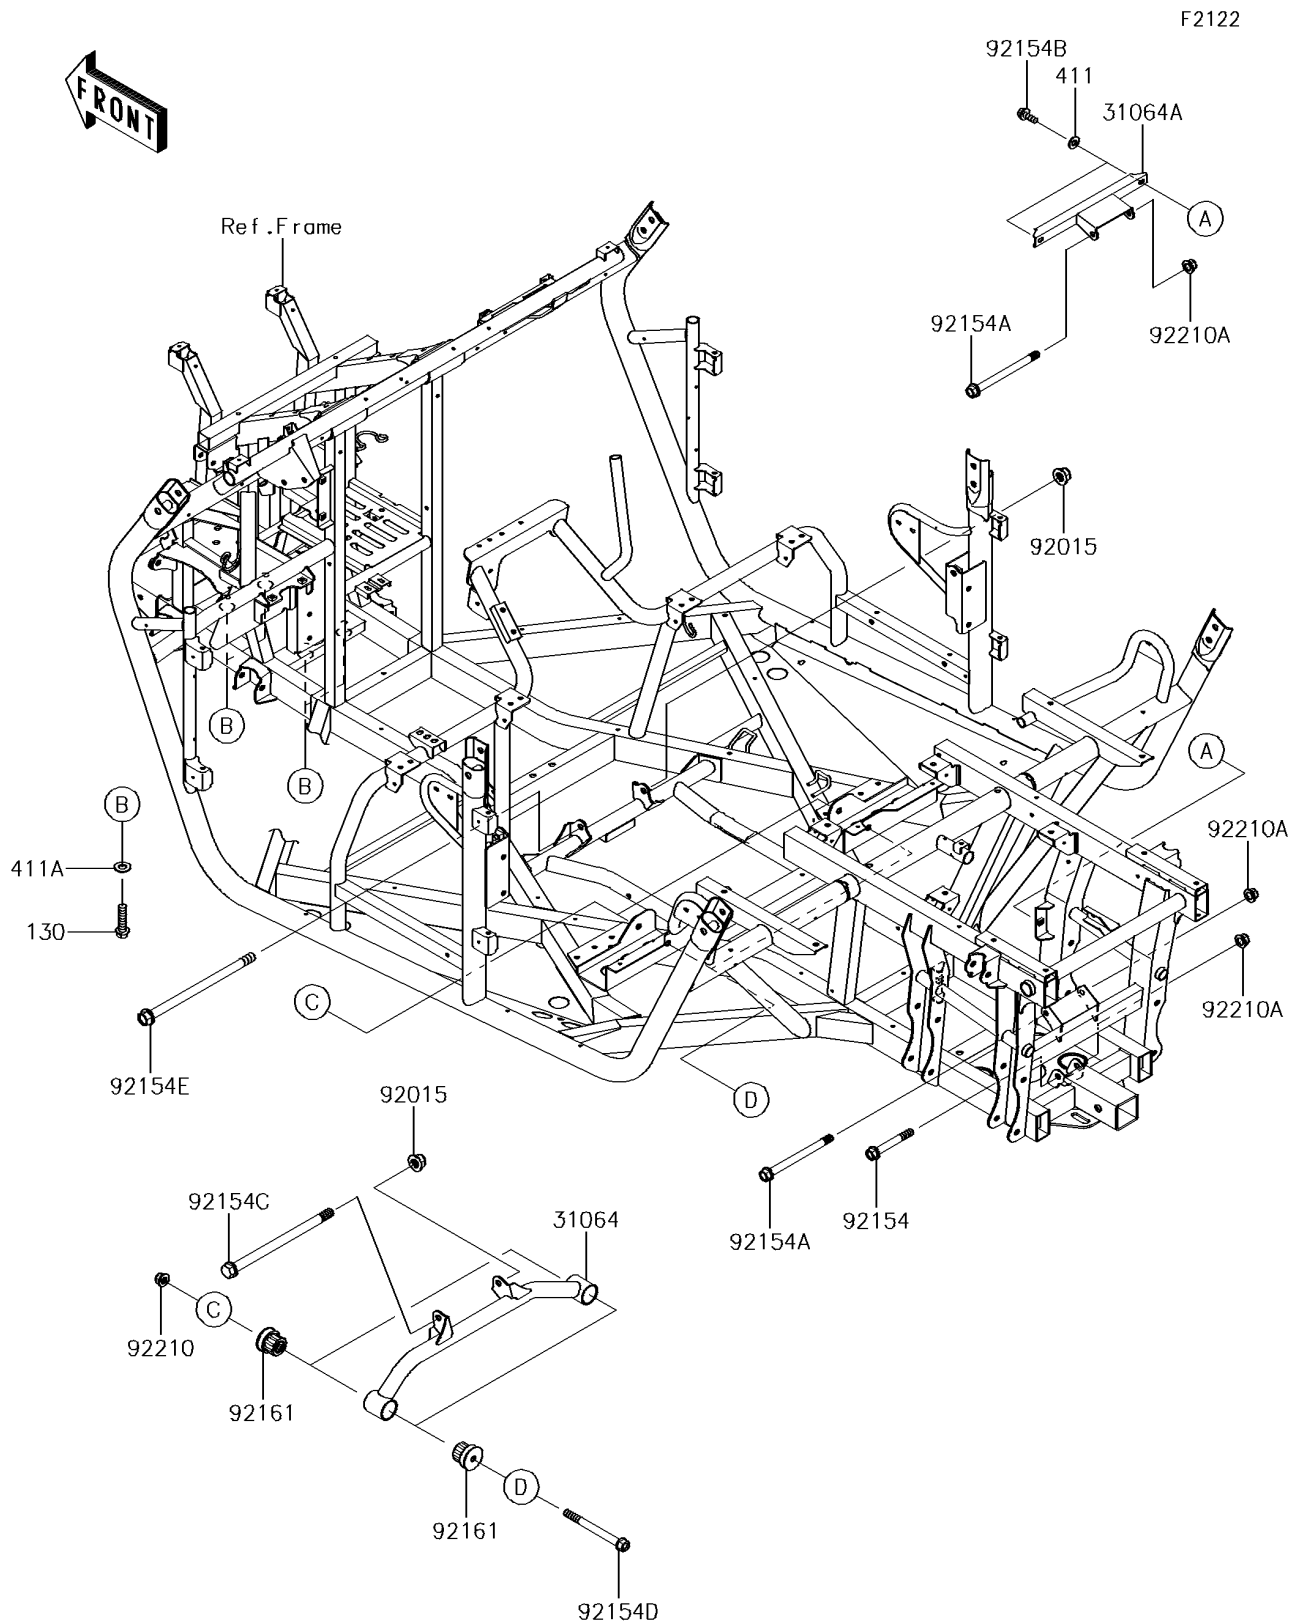

2018 TERYX4™ LE CAMO

PARTS DIAGRAM

Engine Mount

2018 TERYX4™ LE CAMO

PARTS LIST Engine Mount

ITEM NAME	PART NUMBER	QUANTITY
-----------	-------------	----------
