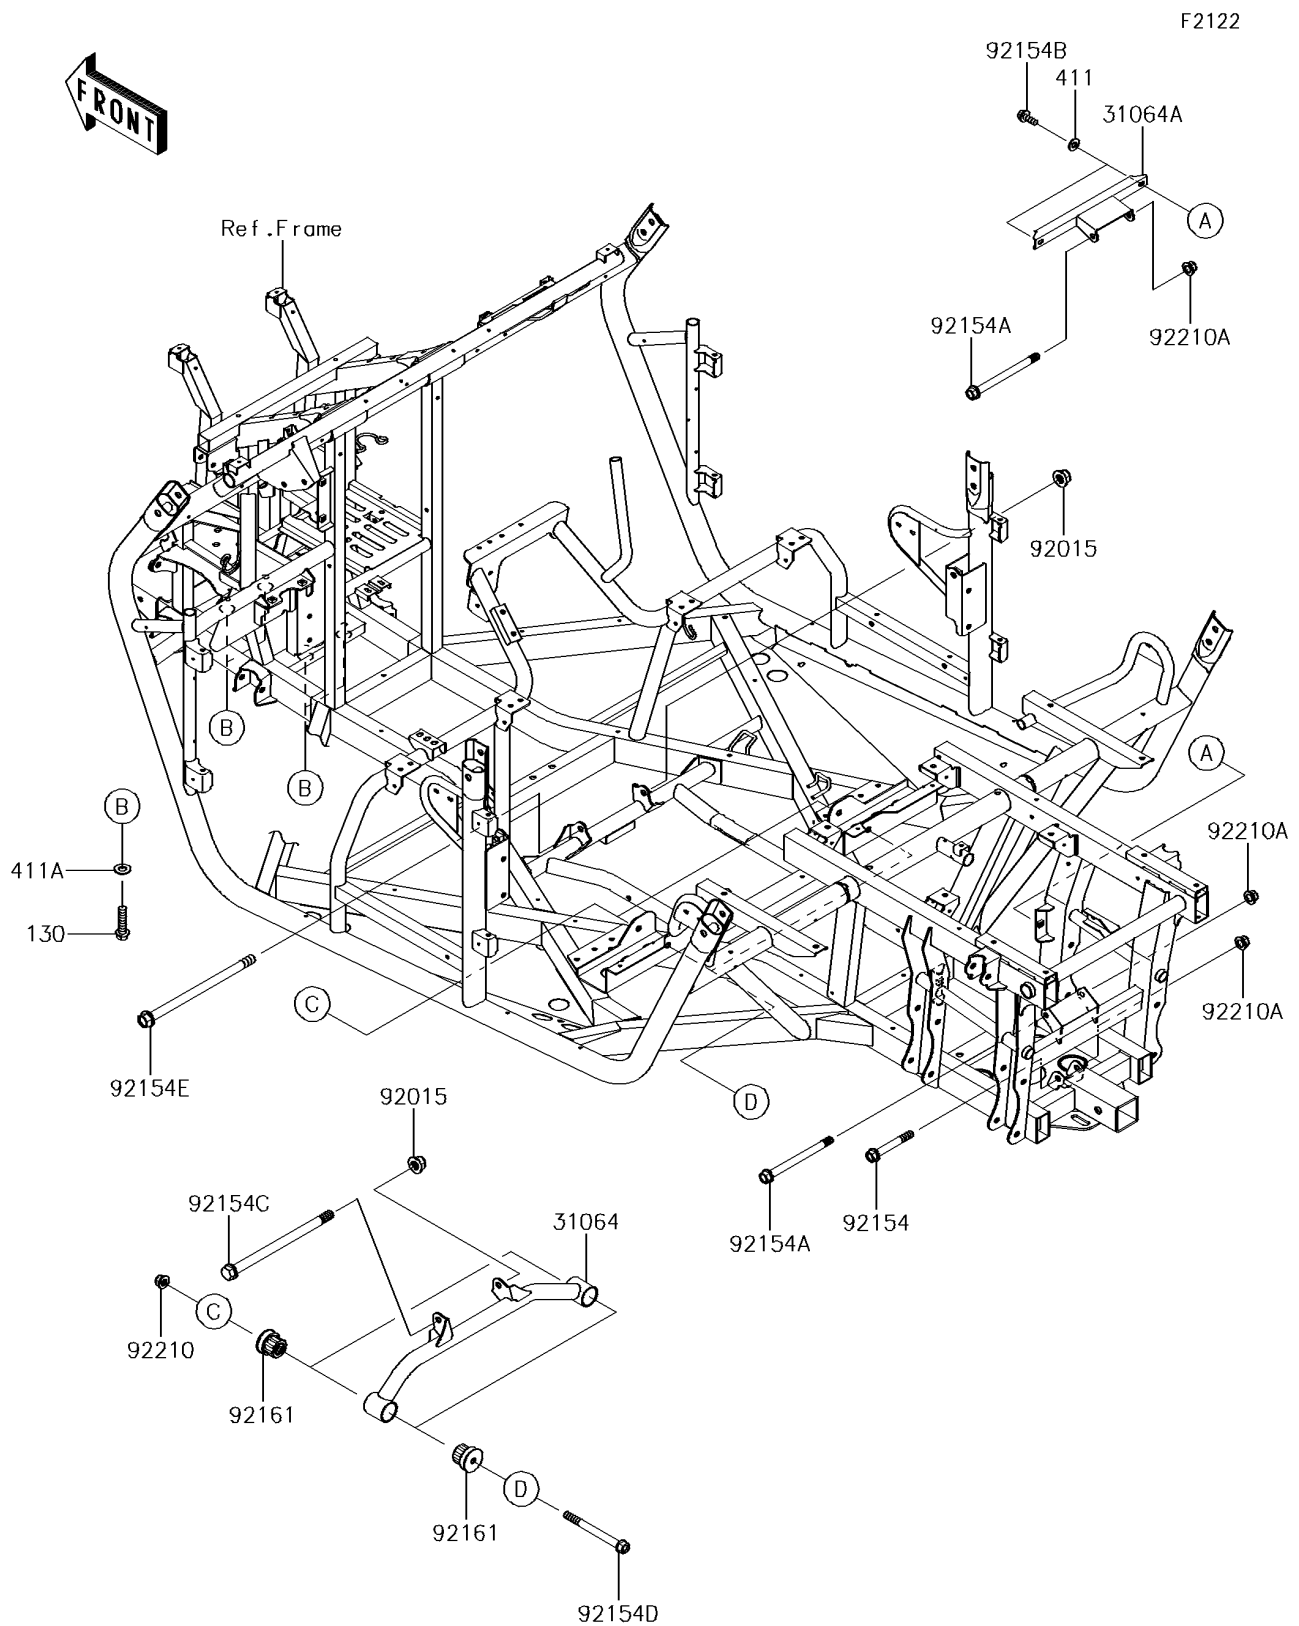

2018 TERYX4™ LE

PARTS DIAGRAM

Engine Mount

2018 TERYX4™ LE

PARTS LIST

Engine Mount

Kawasaki

Let the Good Times Roll®

ITEM NAME

PART NUMBER

QUANTITY
