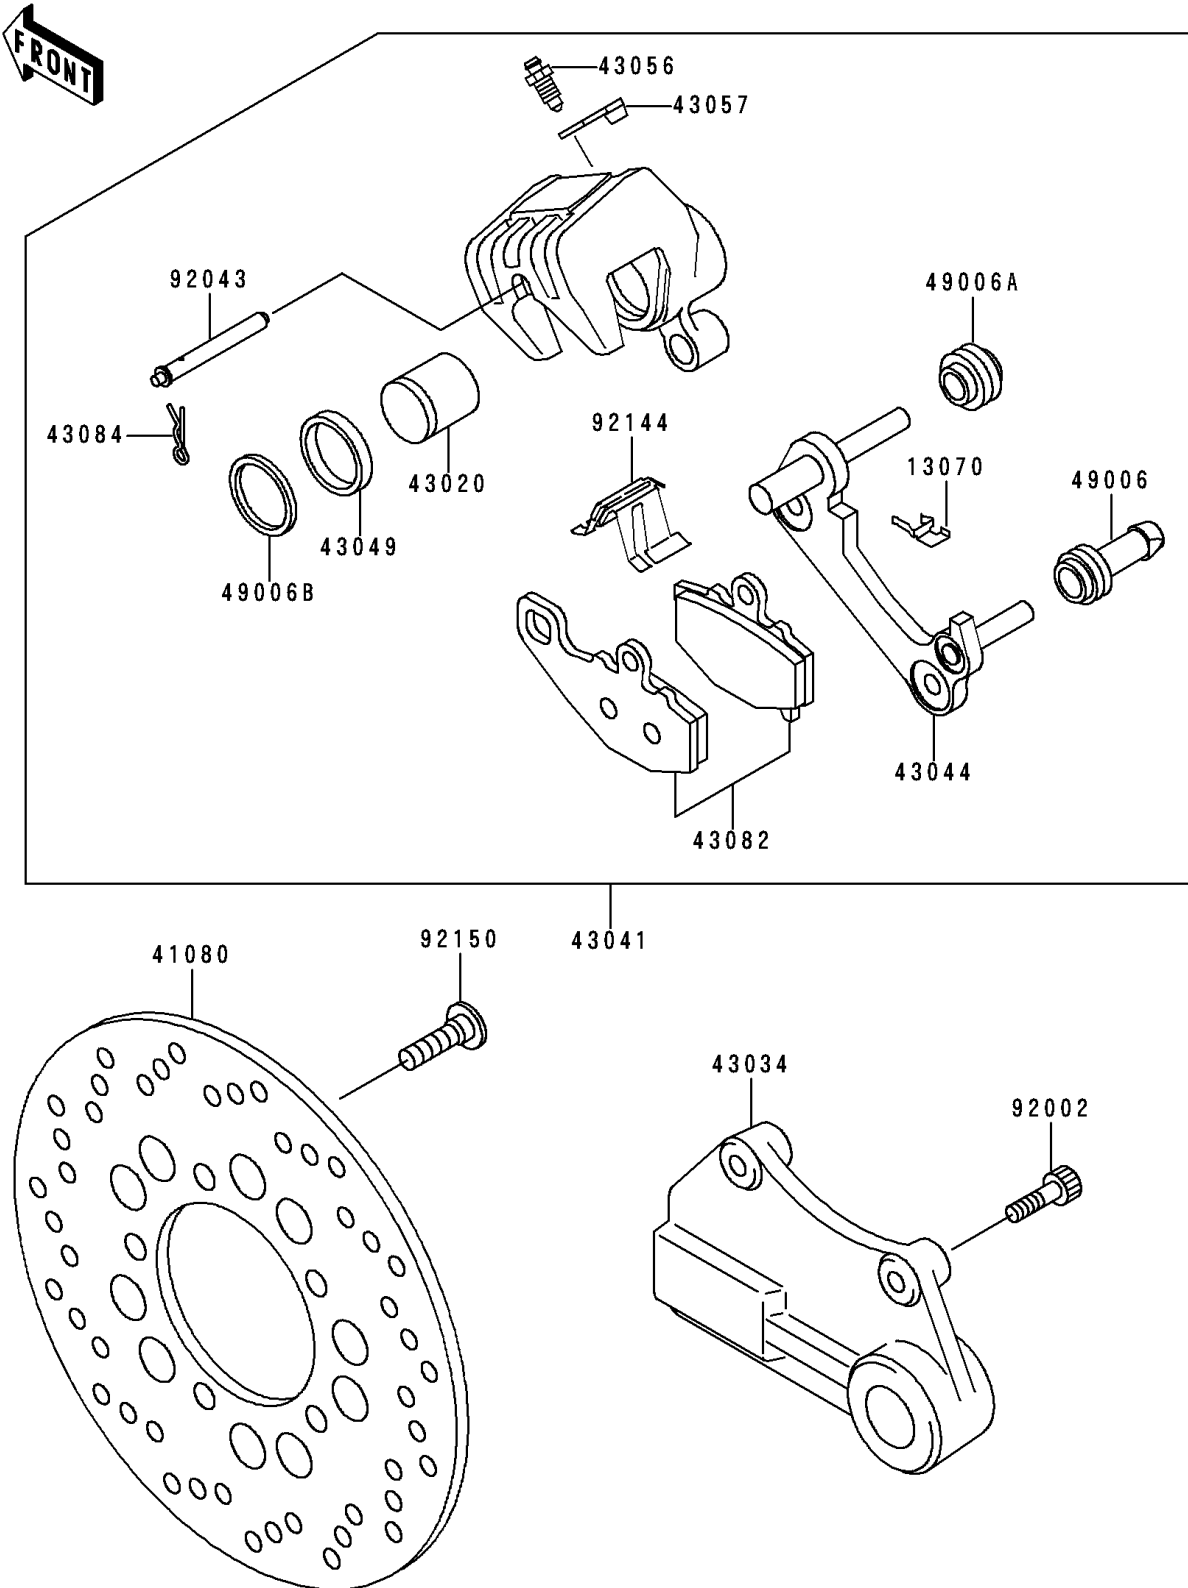

1997 Ninja® ZX™-9R

PARTS DIAGRAM

Rear Brake

F2294

1997 Ninja® ZX™-9R

PARTS LIST

Rear Brake

ITEM NAME

PART NUMBER

QUANTITY
