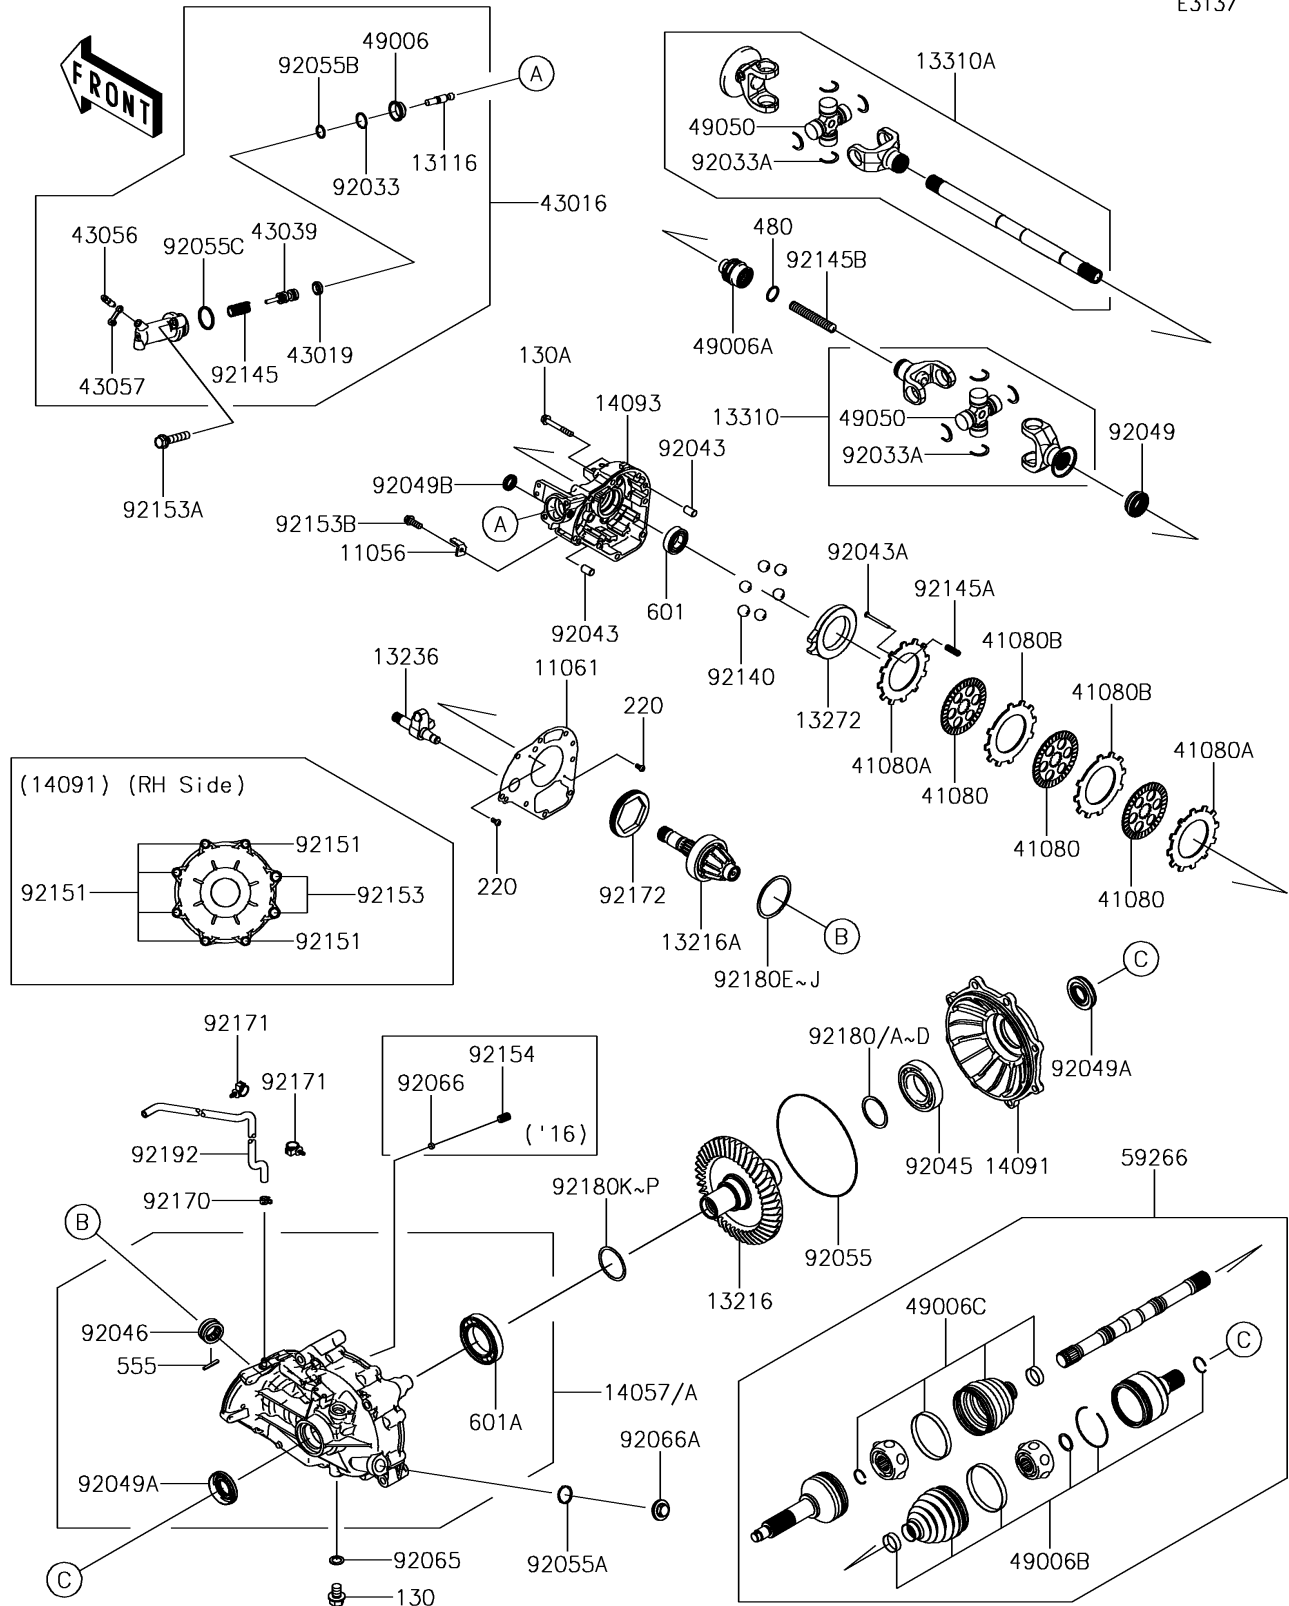

2018 TERYX4™ LE CAMO

PARTS DIAGRAM

Drive Shaft-Rear

E3137

2018 TERYX4™ LE CAMO

PARTS LIST

Drive Shaft-Rear

ITEM NAME

PART NUMBER

QUANTITY
