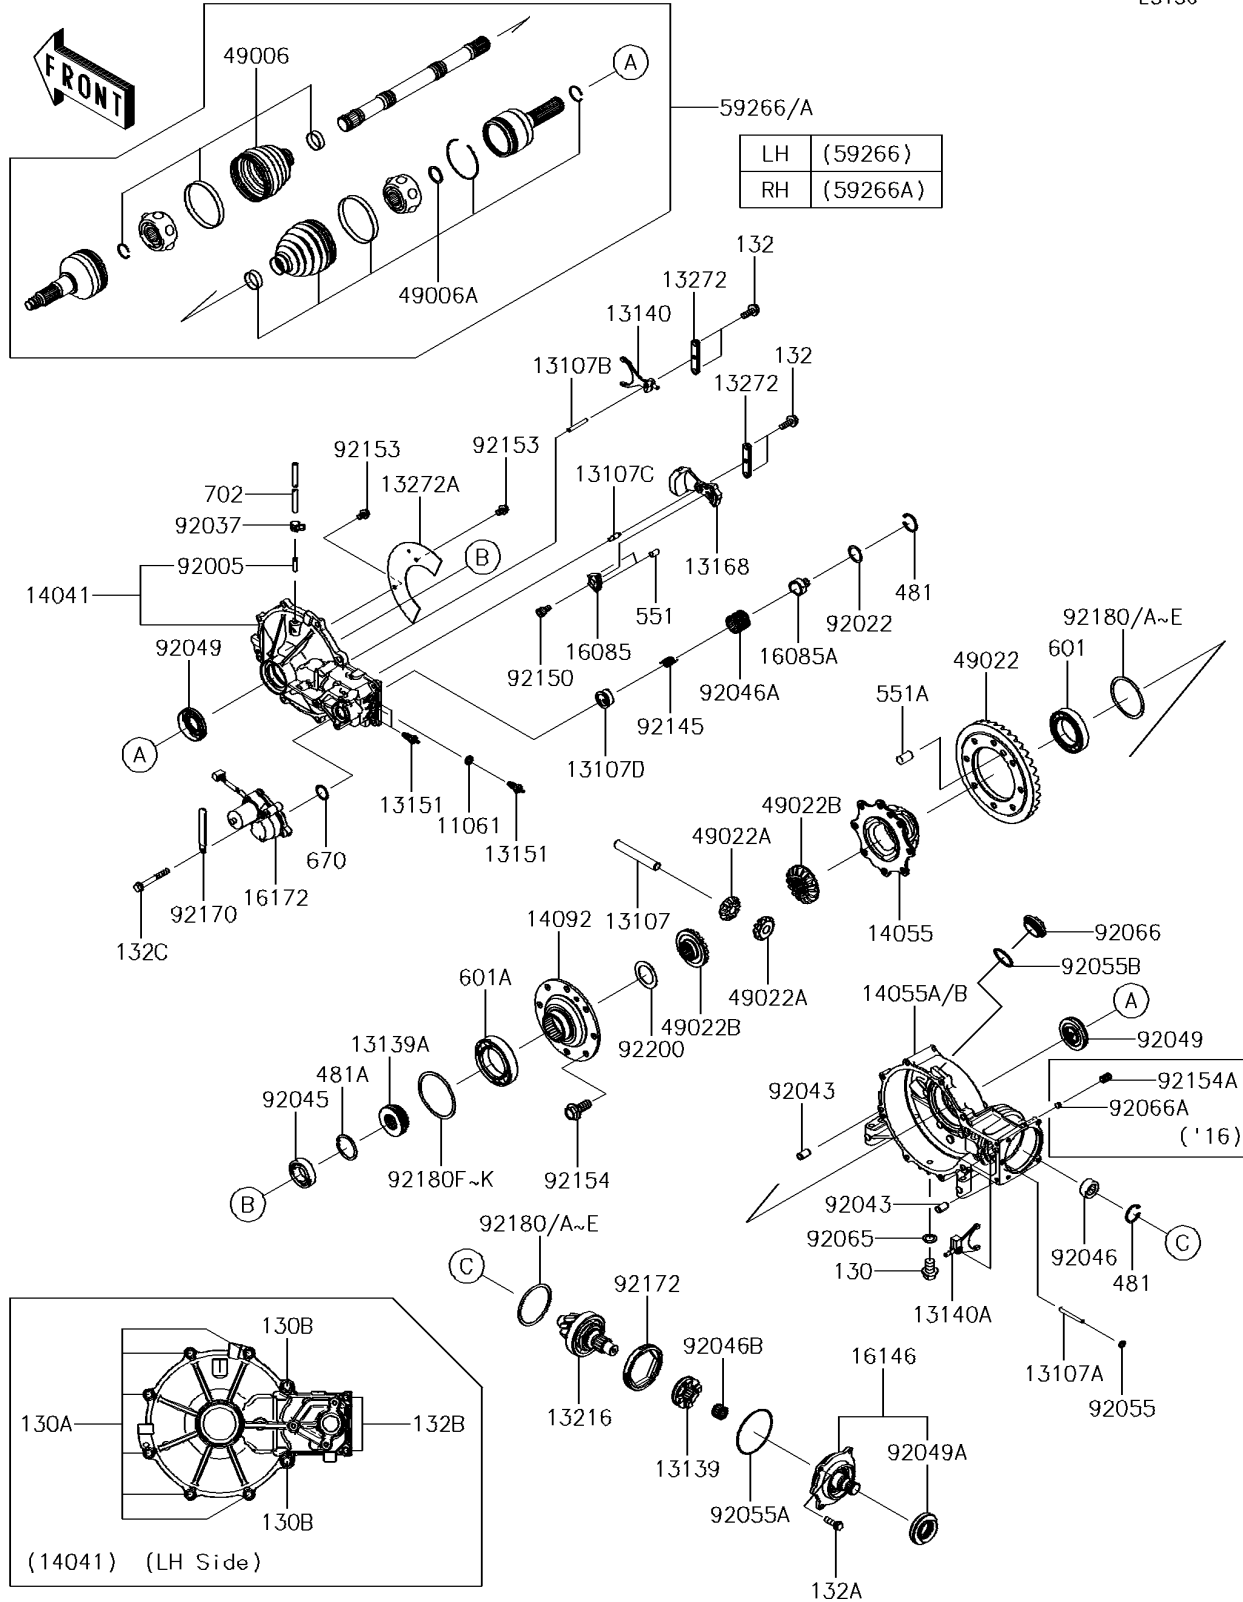

2018 TERYX4™ LE CAMO

PARTS DIAGRAM

Drive Shaft-Front

E3136

2018 TERYX4™ LE CAMO

PARTS LIST

Drive Shaft-Front

ITEM NAME

PART NUMBER

QUANTITY
