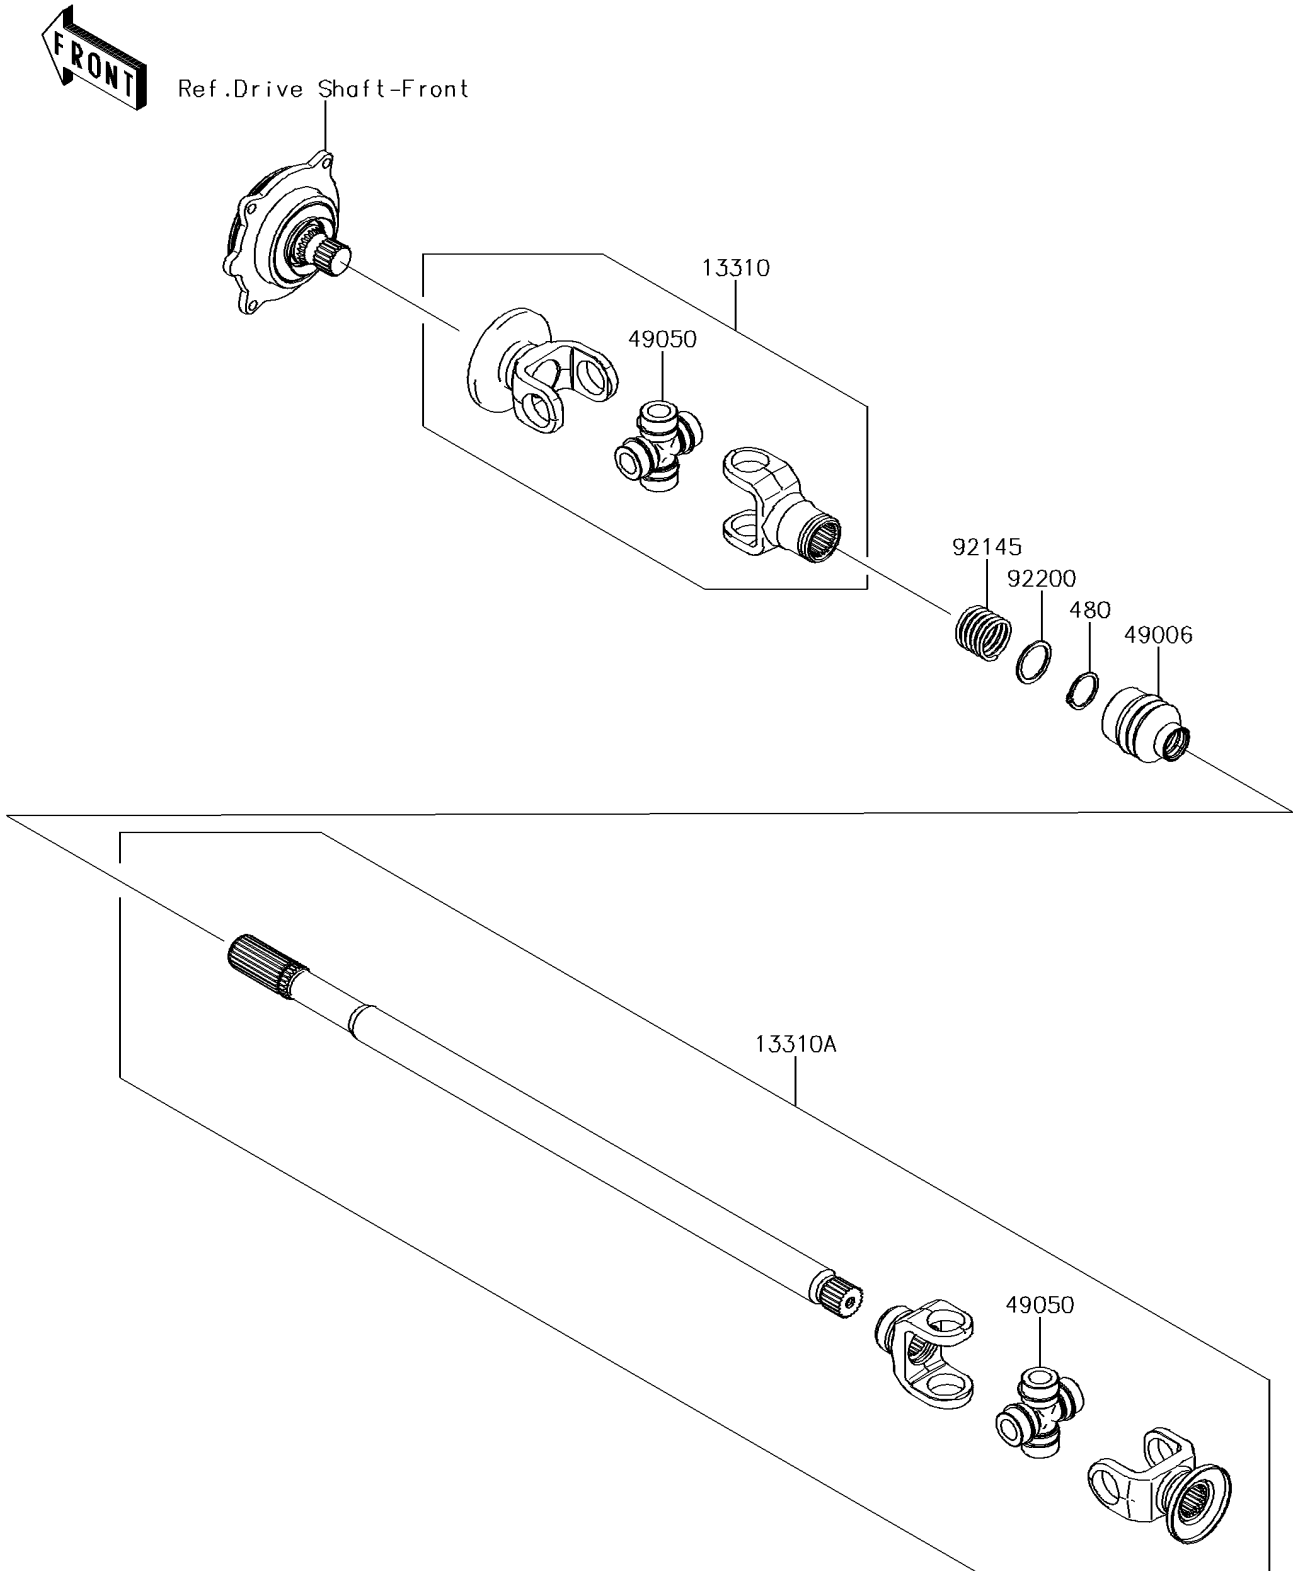

2018 TERYX4™ LE CAMO

PARTS DIAGRAM

Drive Shaft-Propeller

E3135

2018 TERYX4™ LE CAMO

PARTS LIST

Drive Shaft-Propeller

ITEM NAME

PART NUMBER

QUANTITY
