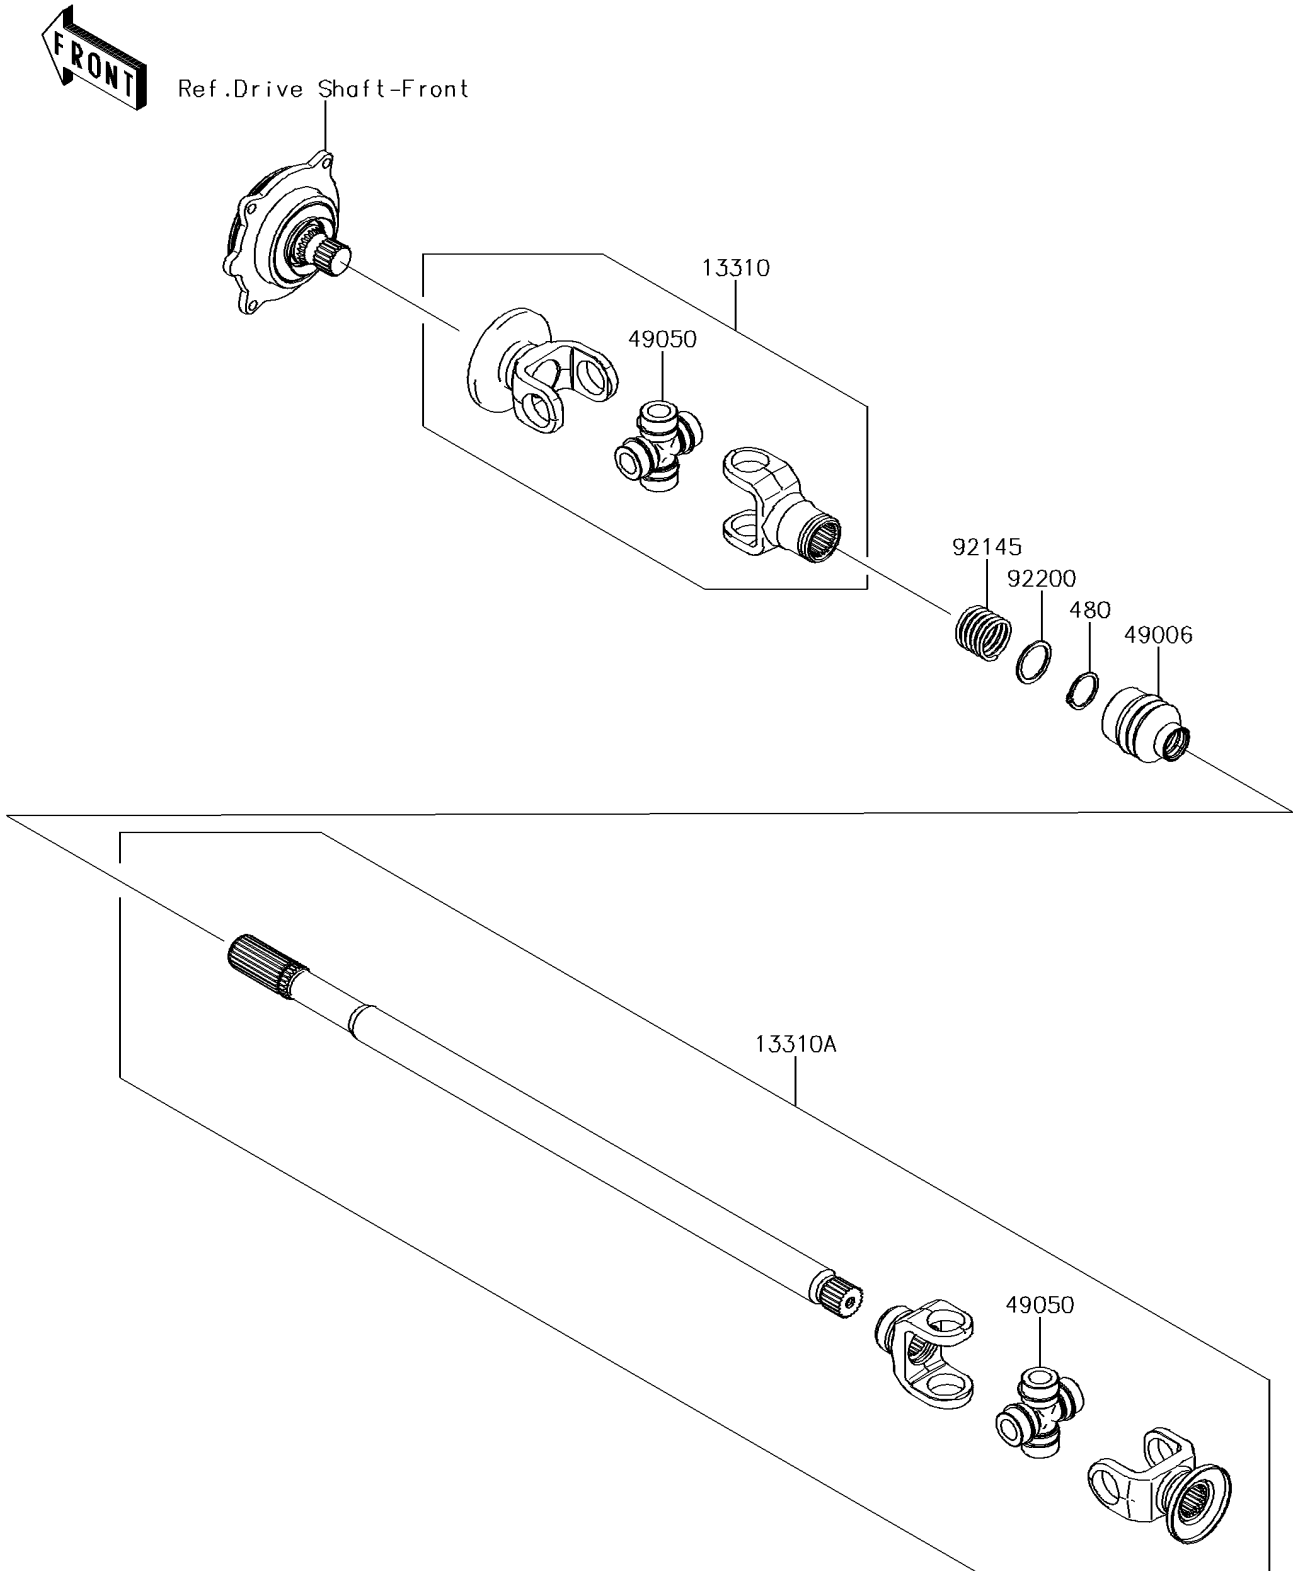

2018 TERYX4™ LE

PARTS DIAGRAM

Drive Shaft-Propeller

E3135

2018 TERYX4™ LE

PARTS LIST

Drive Shaft-Propeller

ITEM NAME

PART NUMBER

QUANTITY
