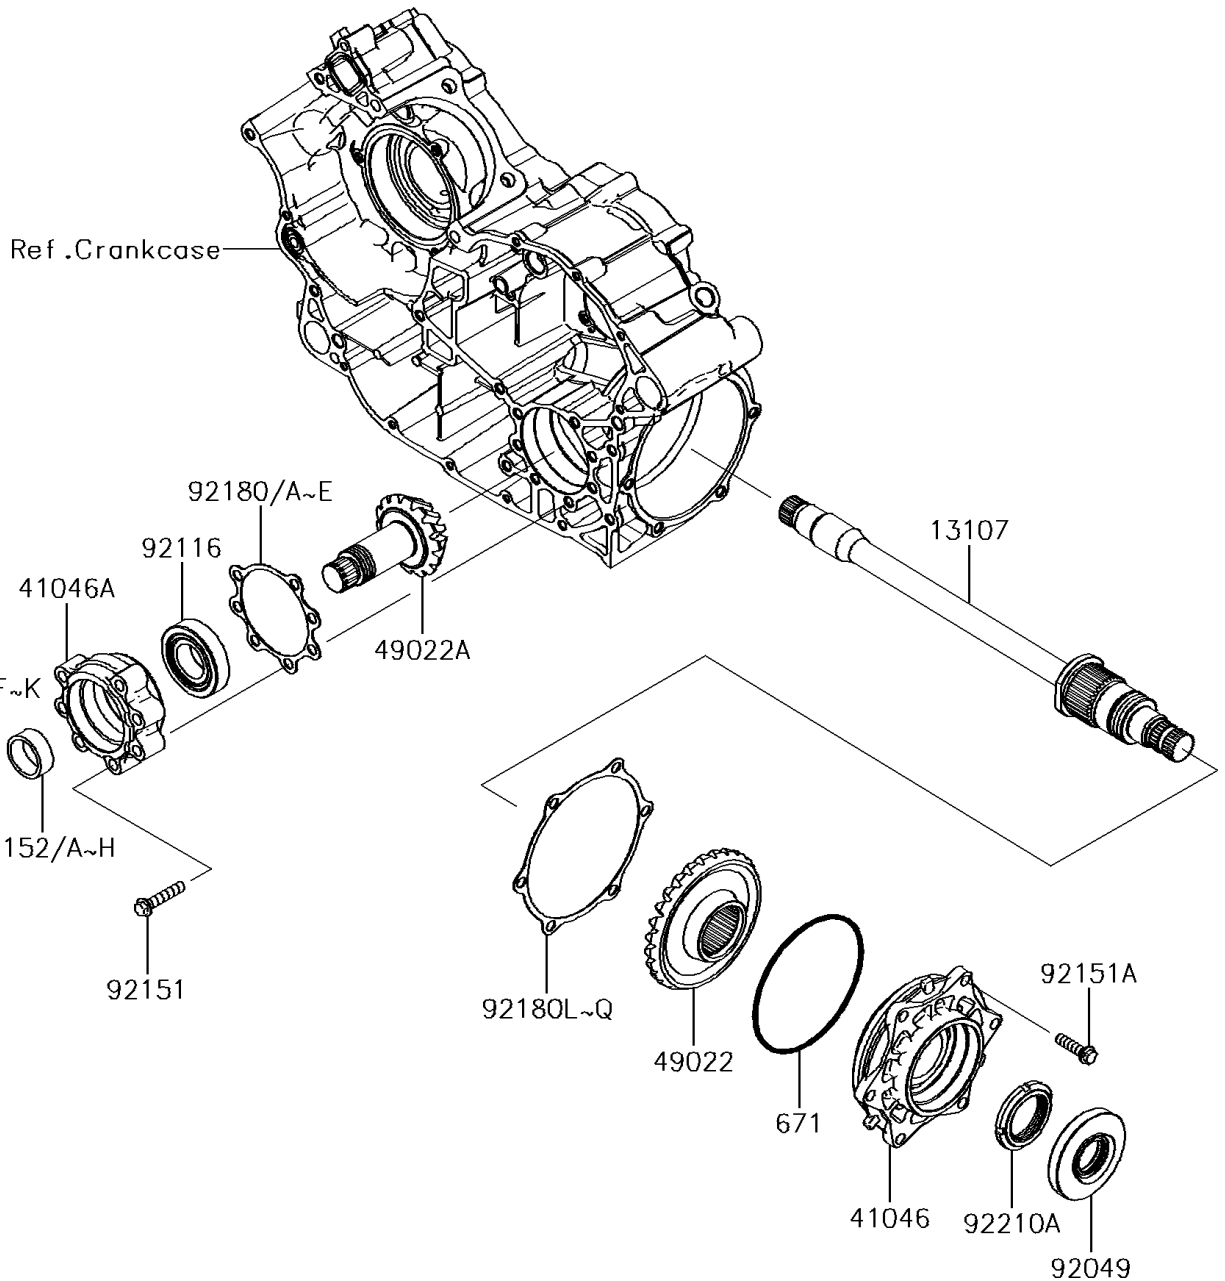

2018 TERYX4™ LE CAMO

PARTS DIAGRAM

Front Bevel Gear

E3131

2018 TERYX4™ LE CAMO

PARTS LIST

Front Bevel Gear

ITEM NAME

PART NUMBER

QUANTITY
