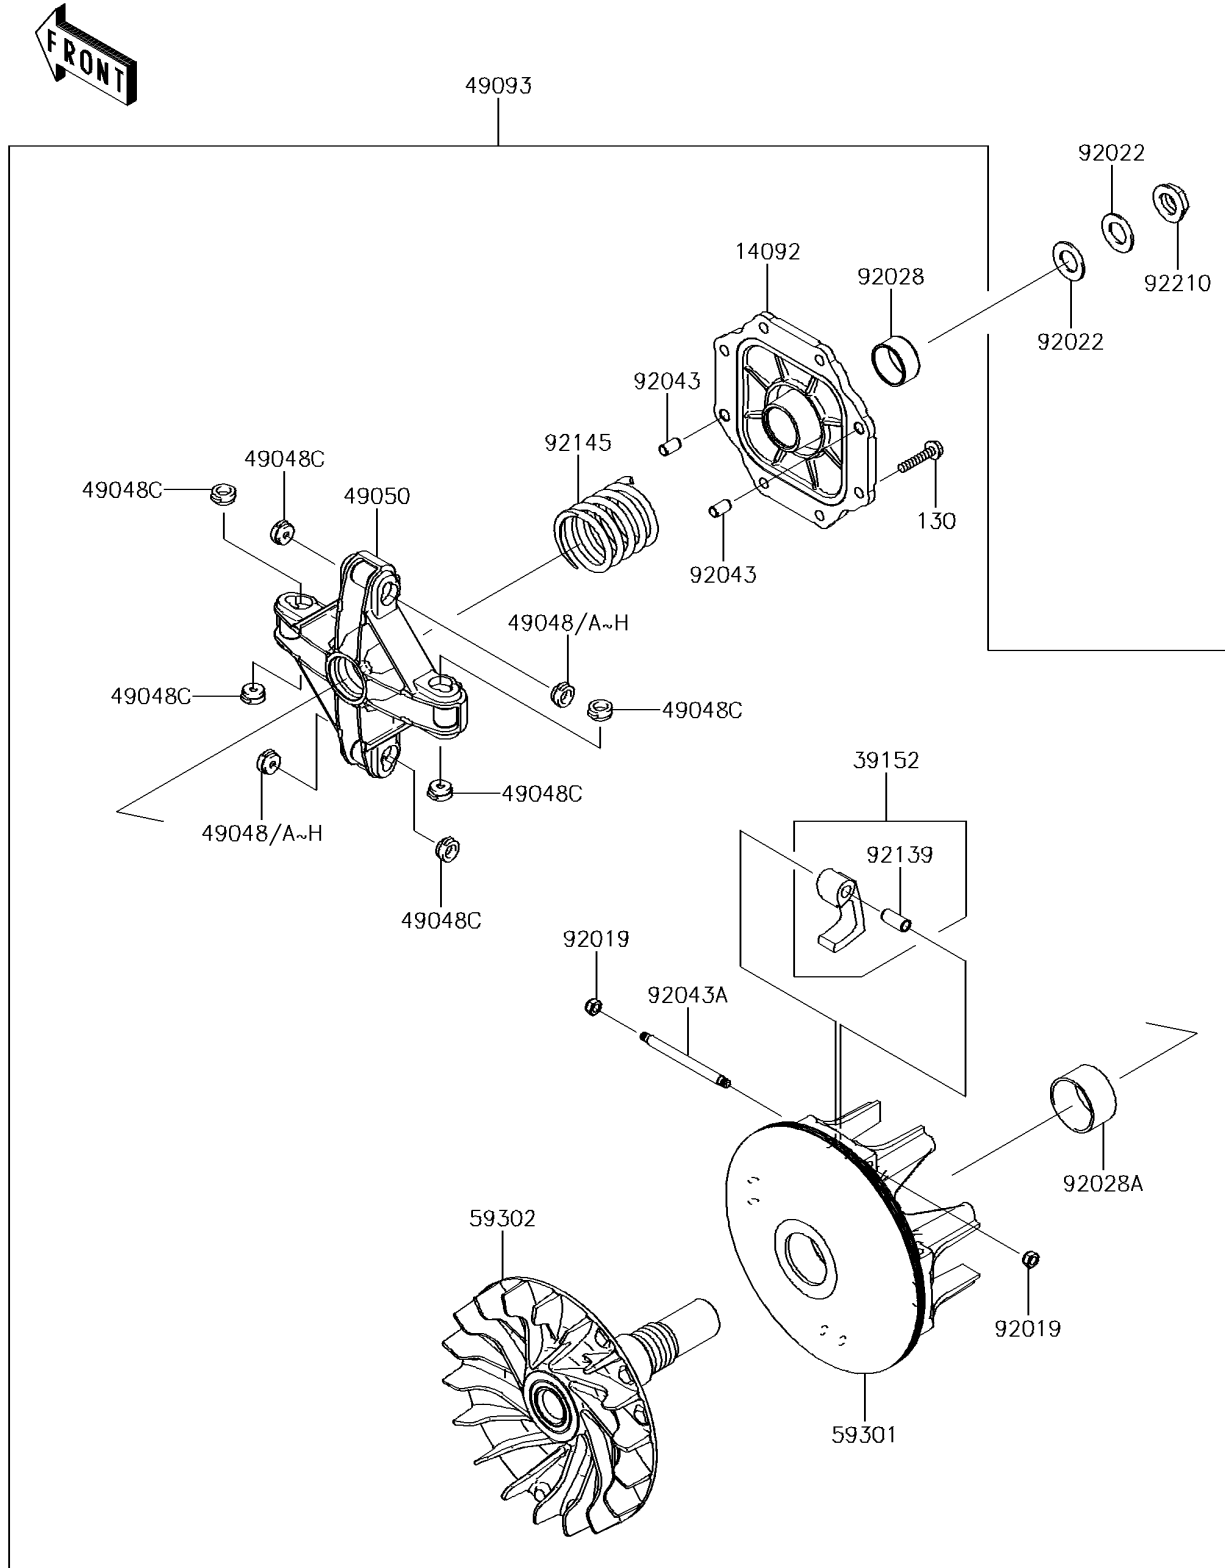

2018 TERYX4™ LE

PARTS DIAGRAM

Drive Converter

E1391

2018 TERYX4™ LE

PARTS LIST

Drive Converter

Kawasaki

Let the Good Times Roll®

ITEM NAME

PART NUMBER

QUANTITY
