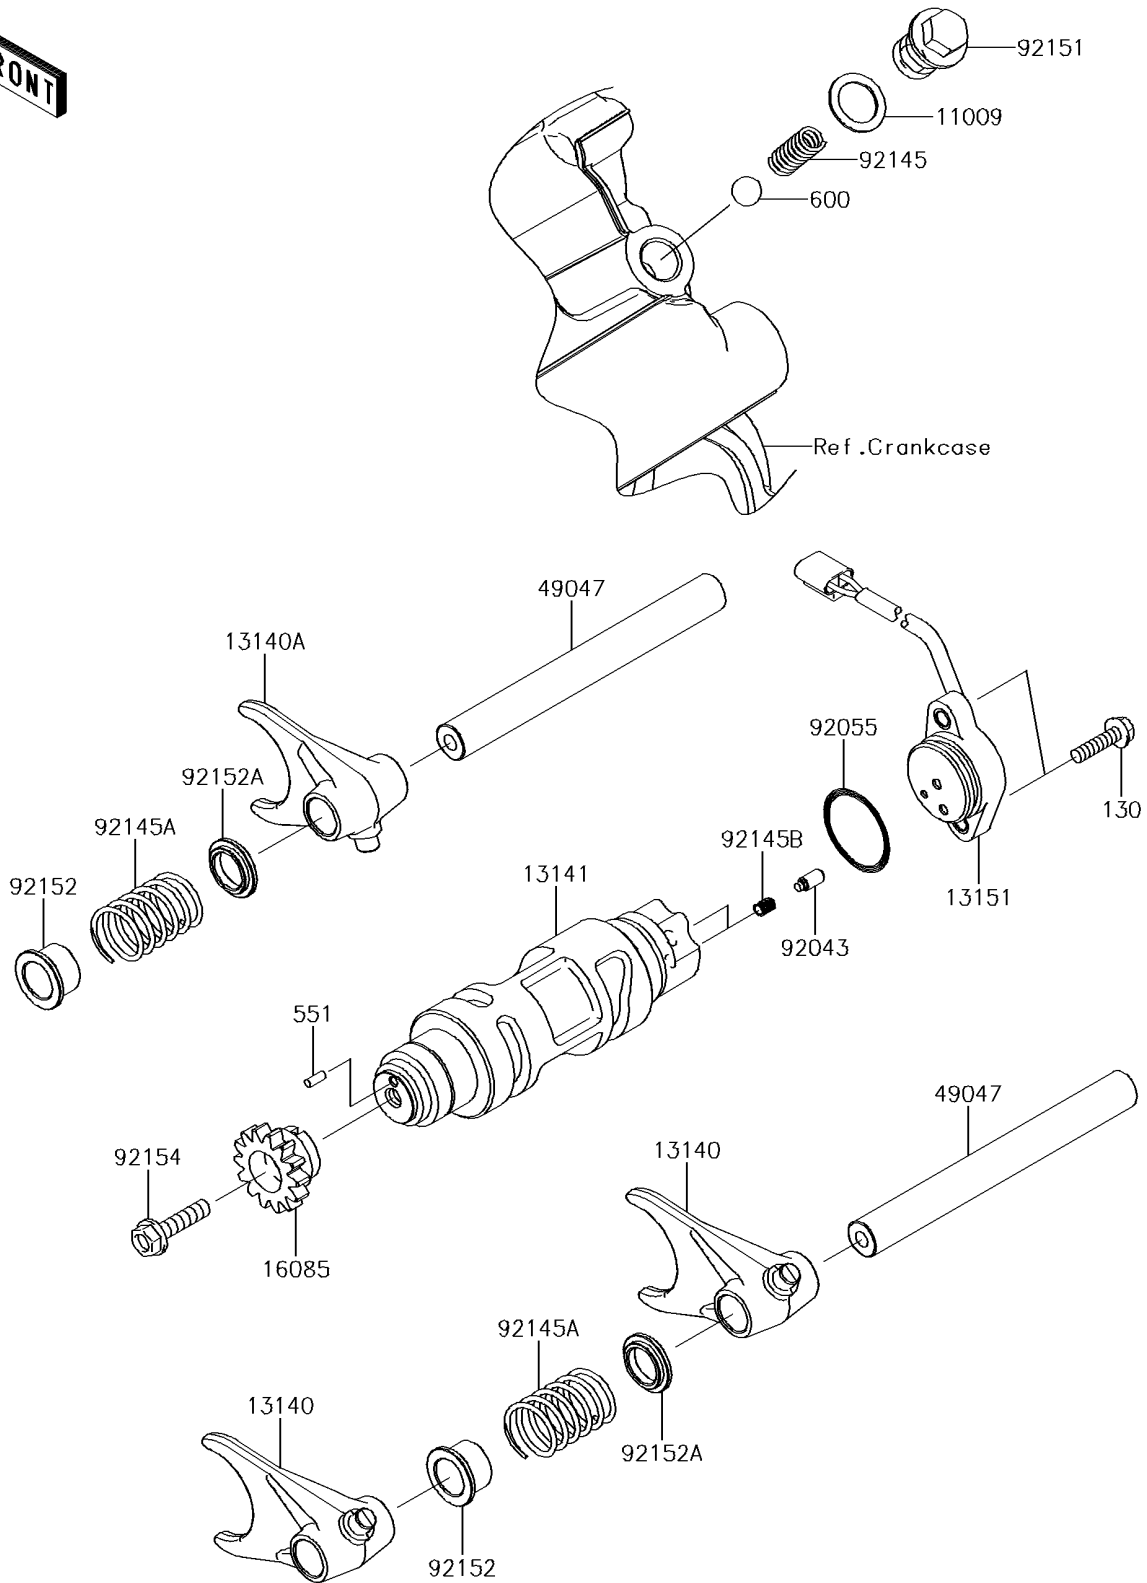

2018 TERYX4™ LE CAMO

PARTS DIAGRAM

Gear Change Drum/Shift Fork(s)

E1362

2018 TERYX4™ LE CAMO

PARTS LIST

Gear Change Drum/Shift Fork(s)

ITEM NAME	PART NUMBER	QUANTITY
-----------	-------------	----------
