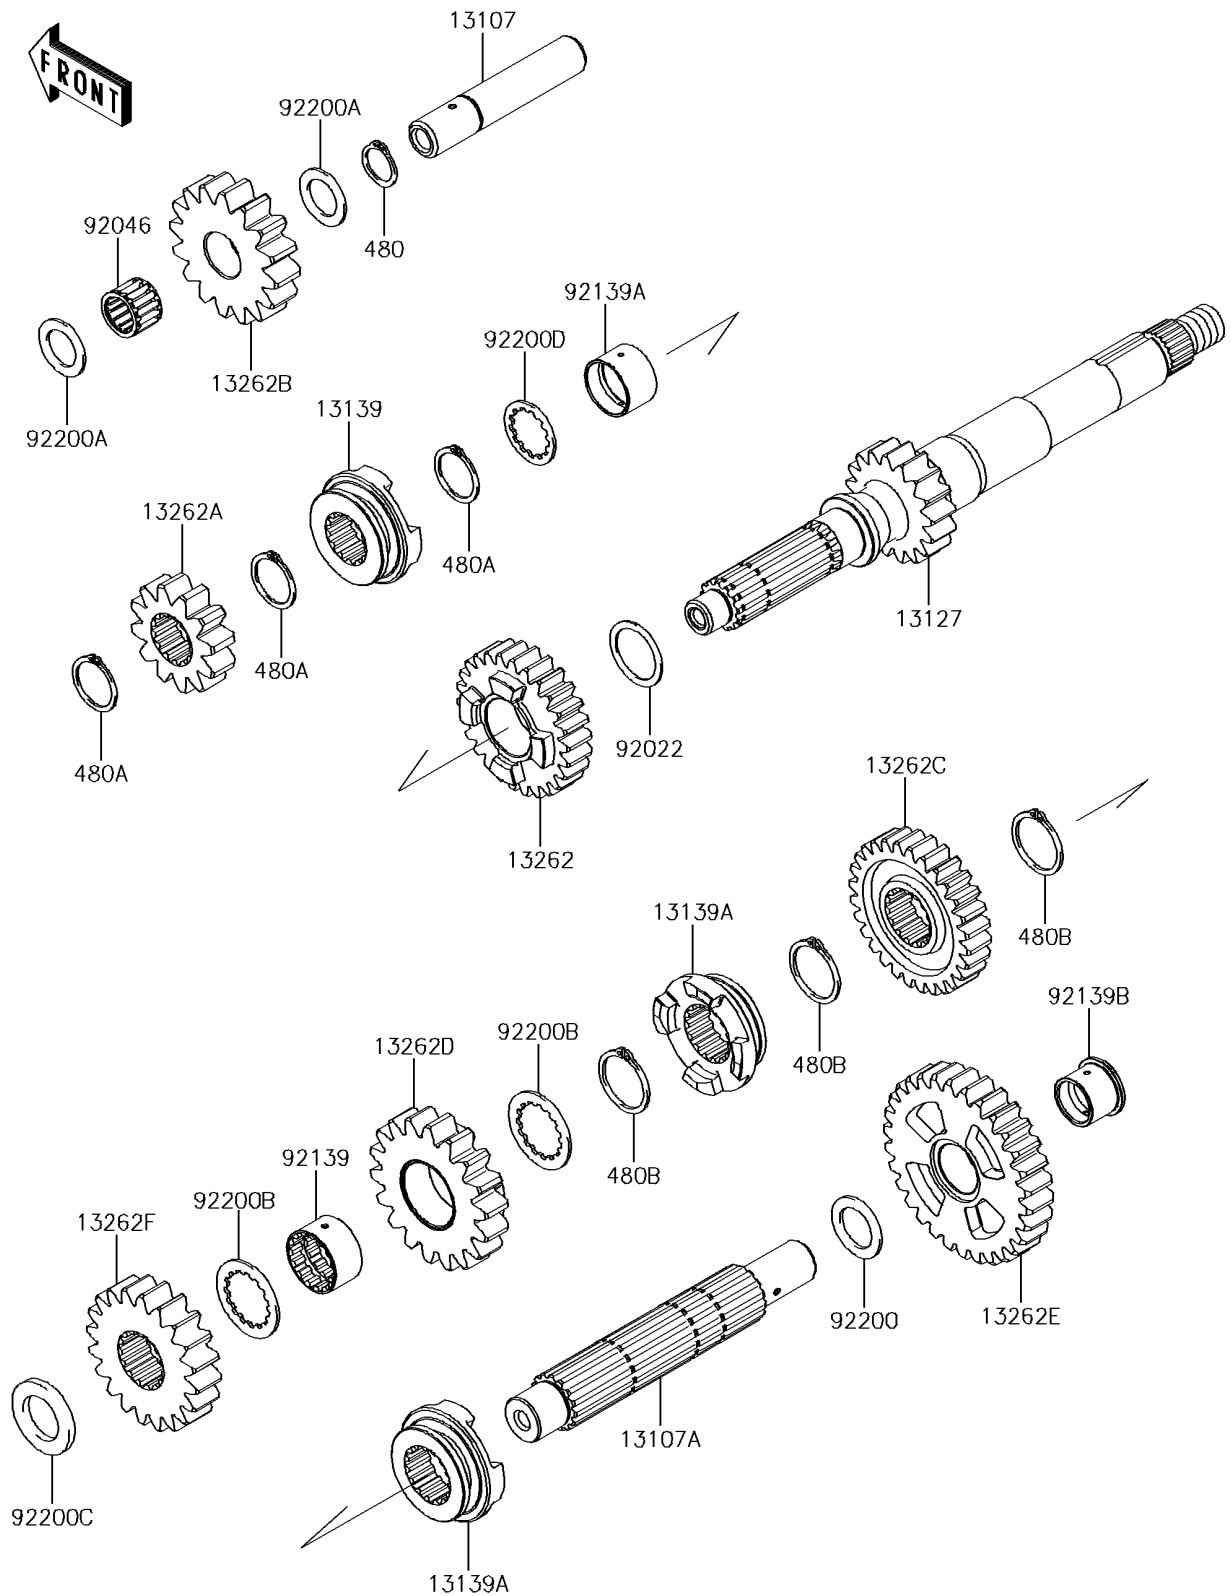

2018 TERYX4™ LE CAMO

PARTS DIAGRAM

Transmission

E1361

2018 TERYX4™ LE CAMO

PARTS LIST

Transmission

ITEM NAME

PART NUMBER

QUANTITY
