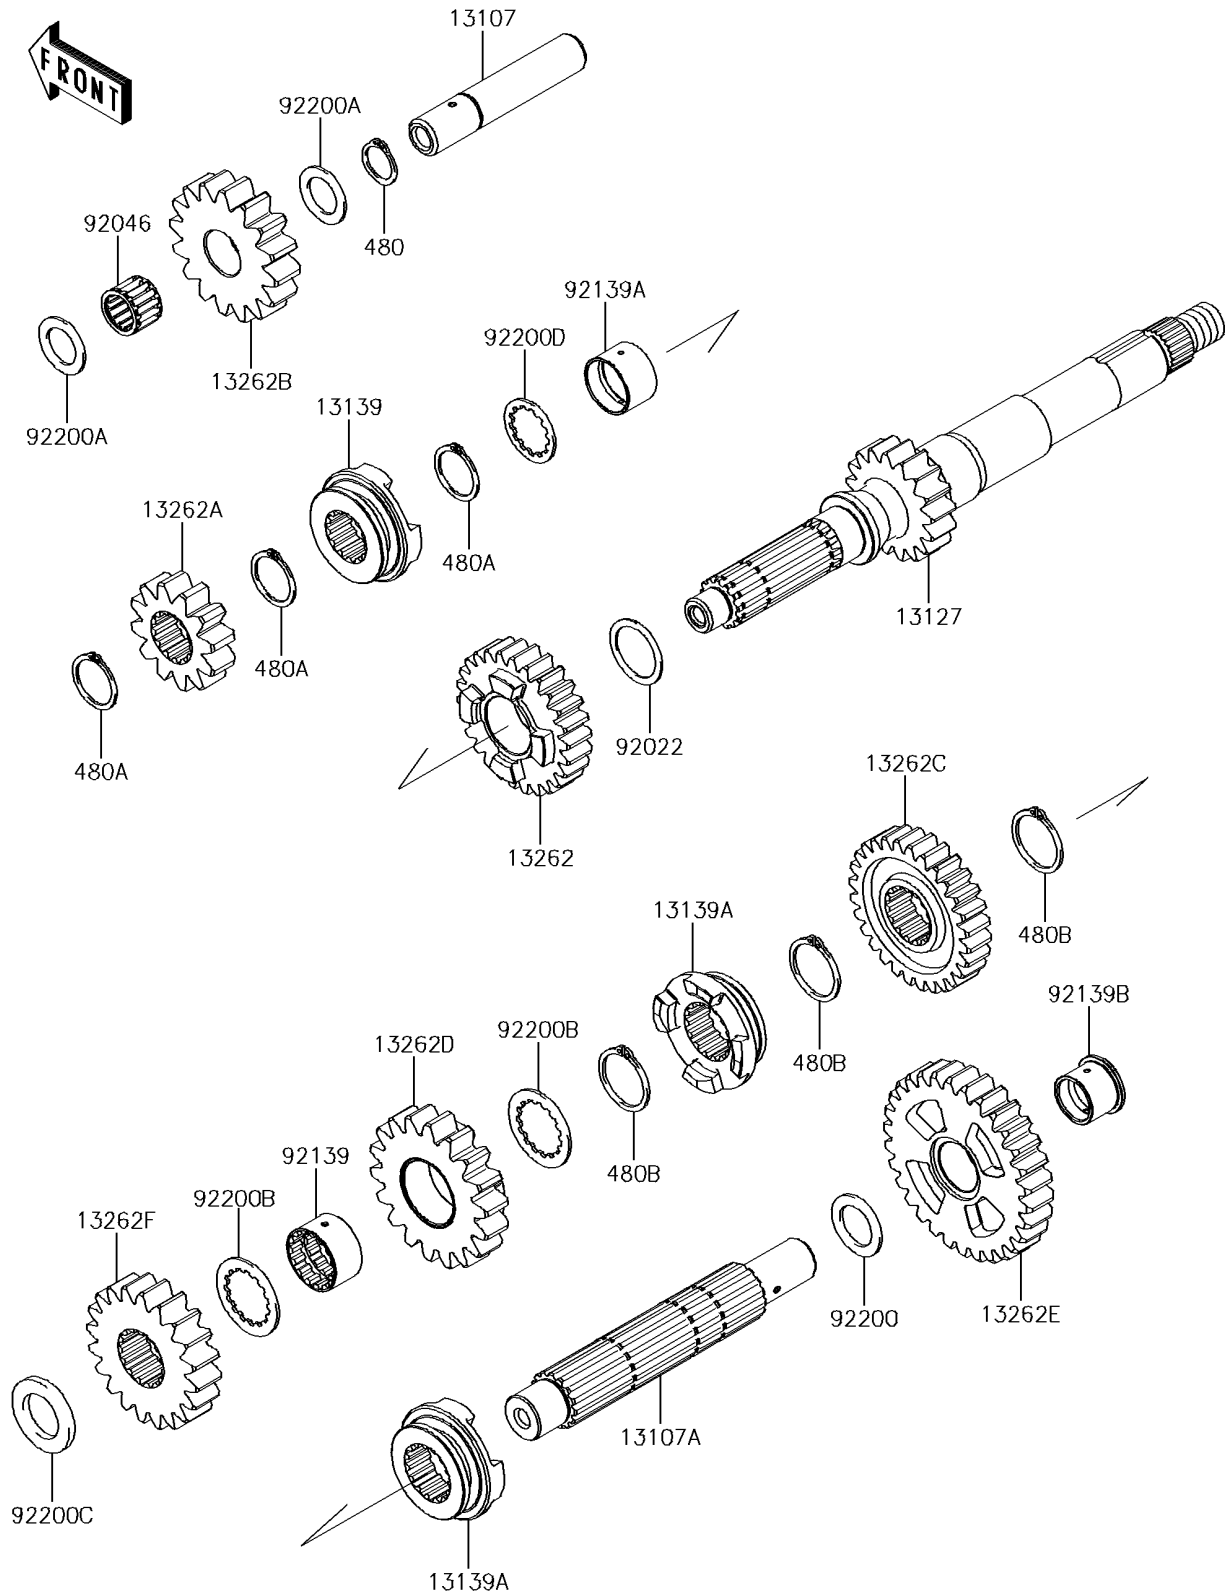

2018 TERYX4™ LE

PARTS DIAGRAM

Transmission

E1361

2018 TERYX4™ LE

PARTS LIST

Transmission

Kawasaki

Let the Good Times Roll®

ITEM NAME

PART NUMBER

QUANTITY
