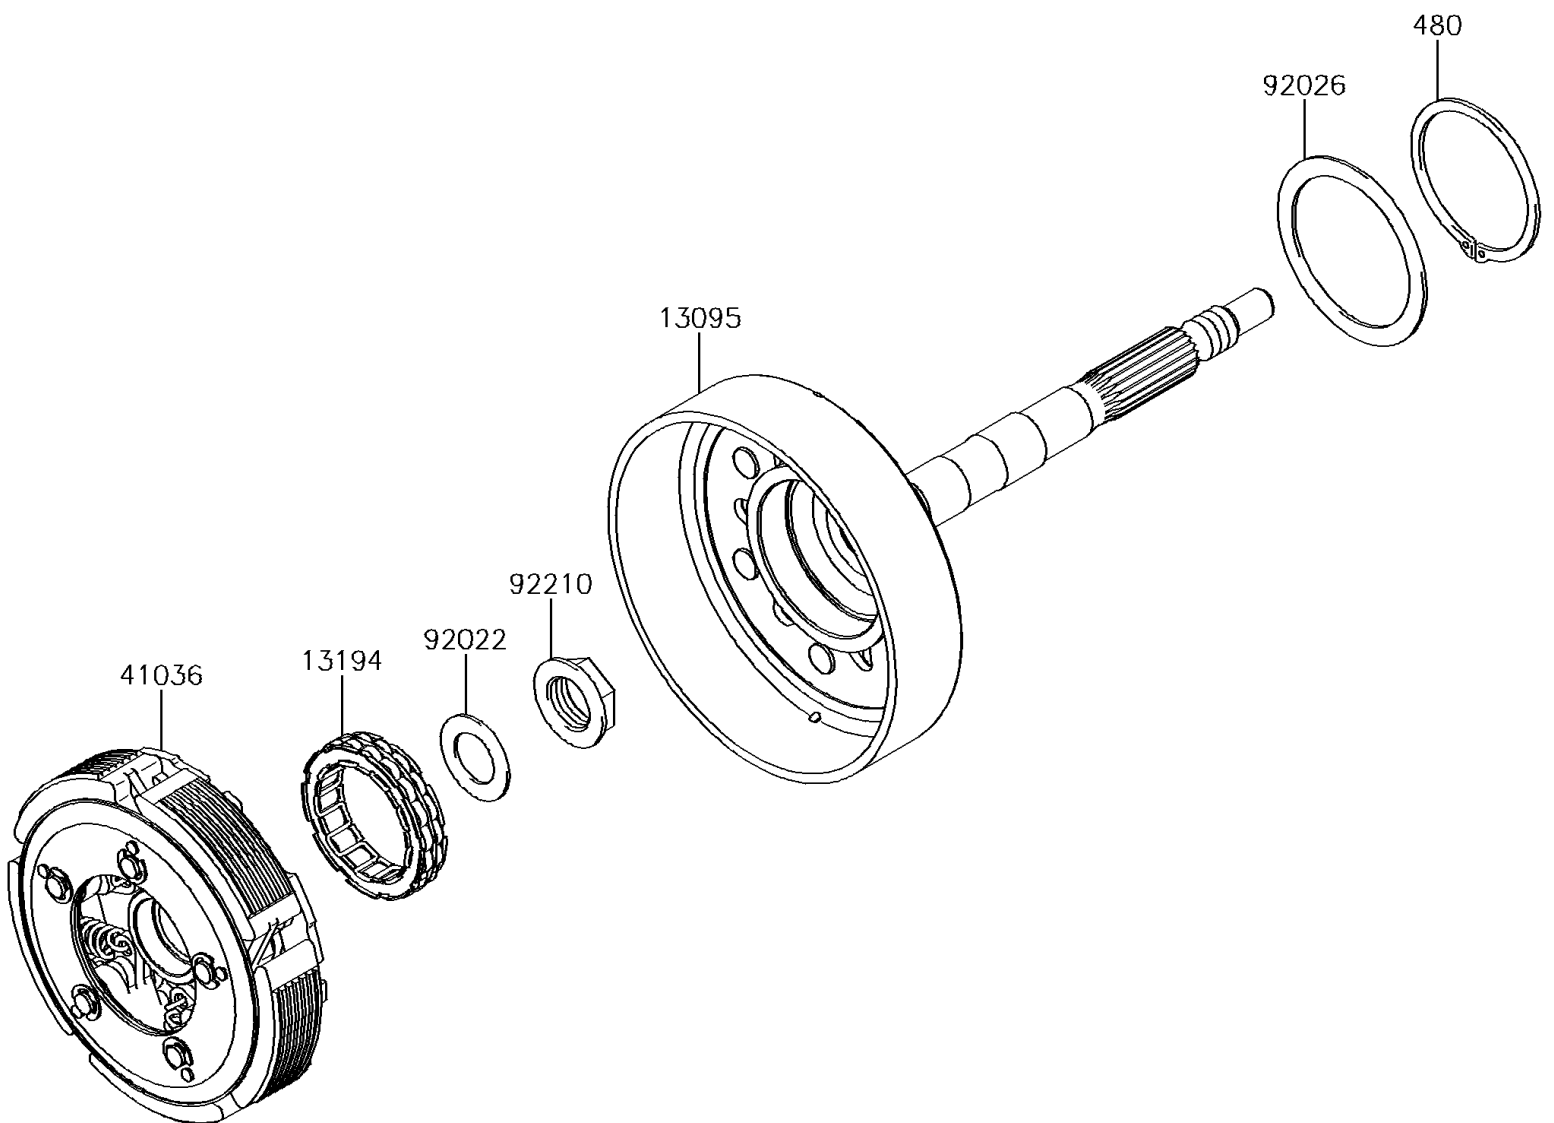

2018 TERYX4™ LE CAMO

PARTS DIAGRAM

Clutch

E1350

2018 TERYX4™ LE CAMO

PARTS LIST

Clutch

ITEM NAME

PART NUMBER

QUANTITY
