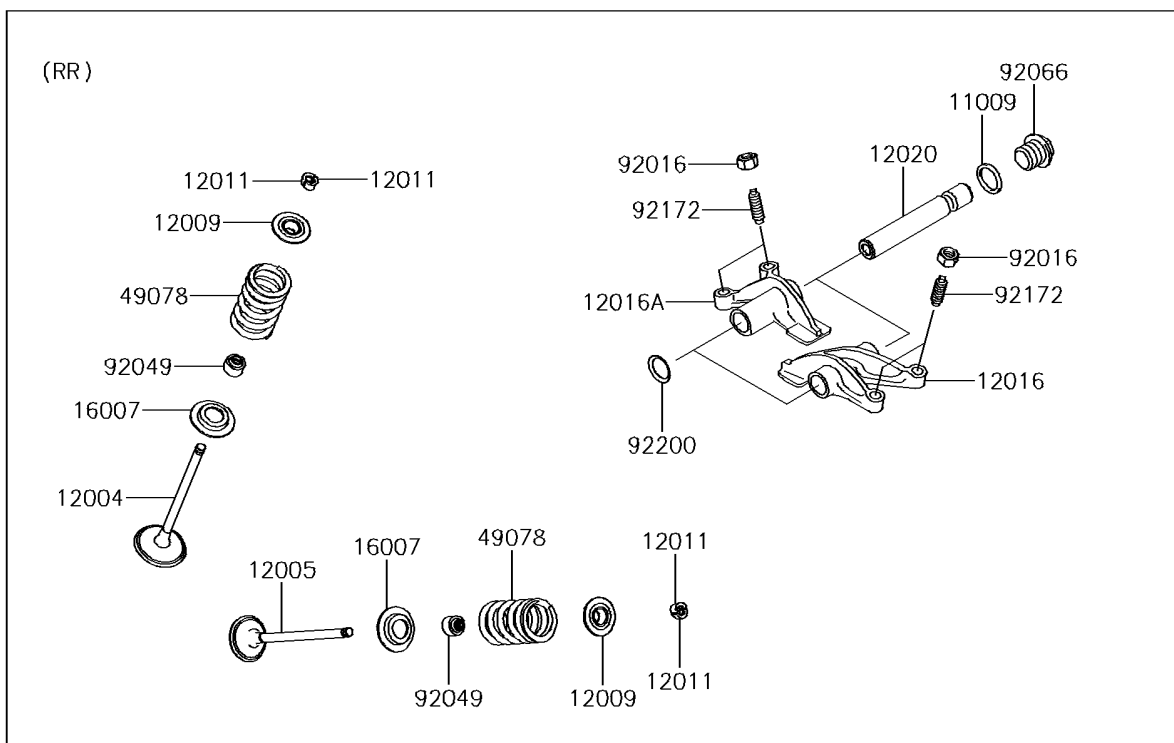

2018 TERYX4™ LE CAMO

PARTS DIAGRAM

Valve(s)

E1210

2018 TERYX4™ LE CAMO

PARTS LIST

Valve(s)

ITEM NAME

PART NUMBER

QUANTITY
