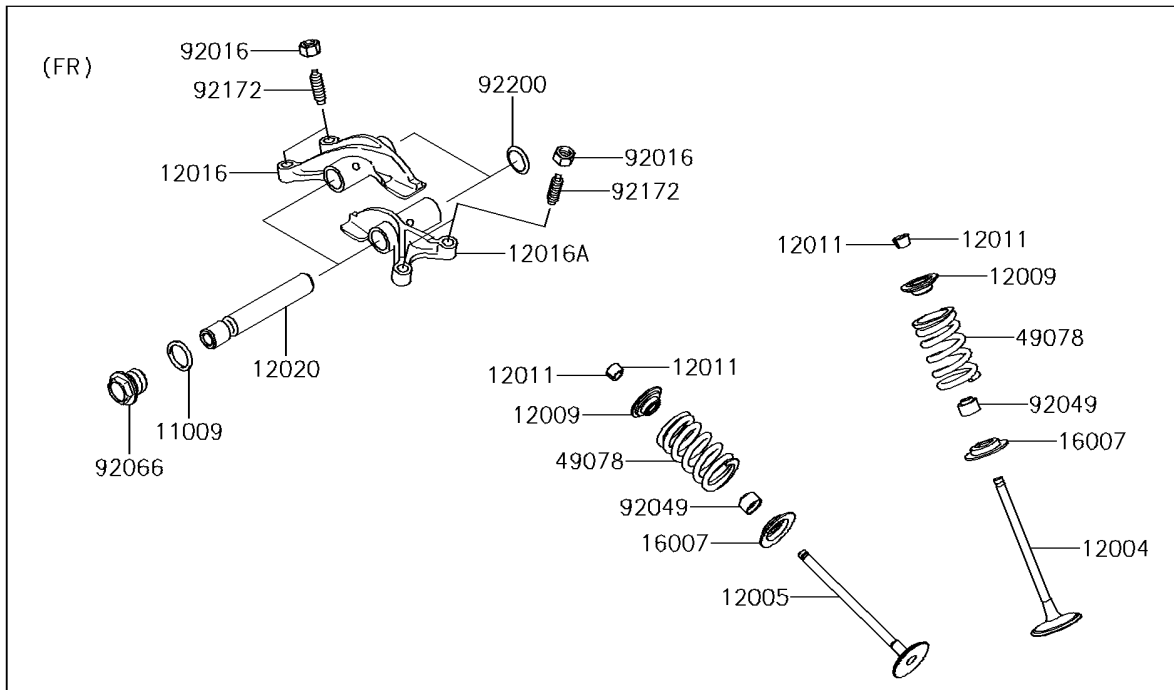

2018 TERYX4™ LE CAMO

PARTS DIAGRAM

Valve(s)

E1210

2018 TERYX4™ LE CAMO

PARTS LIST

Valve(s)

ITEM NAME

PART NUMBER

QUANTITY
