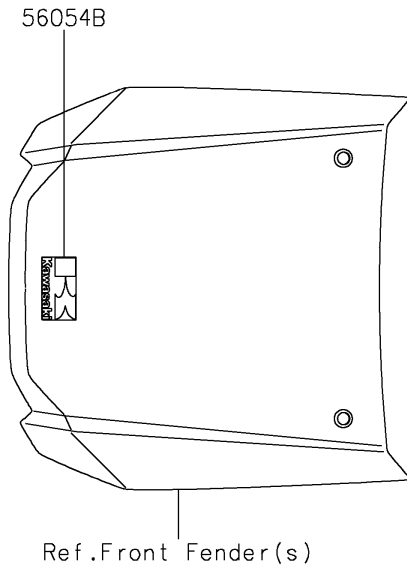

2016 TERYX4™

PARTS DIAGRAM

Decals(White)(FGF)

F2861

2016 TERYX4™

PARTS LIST

Decals(White)(FGF)

Kawasaki

Let the Good Times Roll®

ITEM NAME

PART NUMBER

QUANTITY
