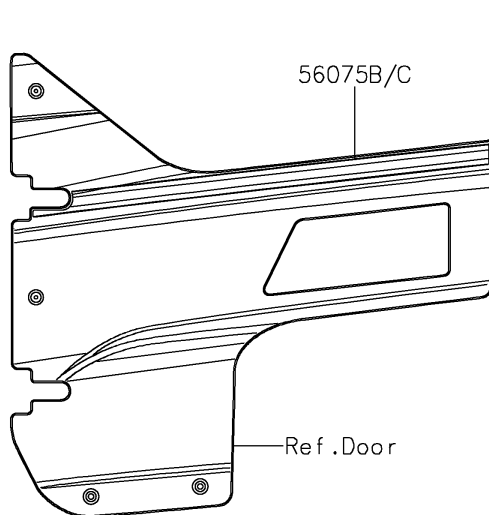

2016 TERYX4™

PARTS DIAGRAM

Decals(White)(FGF)

F2861

2016 TERYX4™

PARTS LIST

Decals(White)(FGF)

Kawasaki