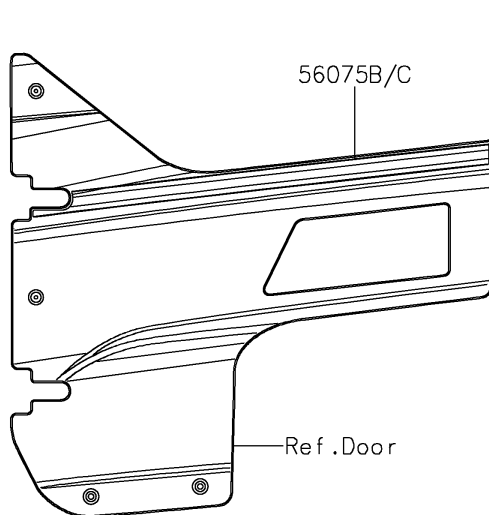

2017 TERYX4™

PARTS DIAGRAM

Decals(White)(FGF)

F2861

2017 TERYX4™

PARTS LIST

Decals(White)(FGF)

ITEM NAME

PART NUMBER

QUANTITY
