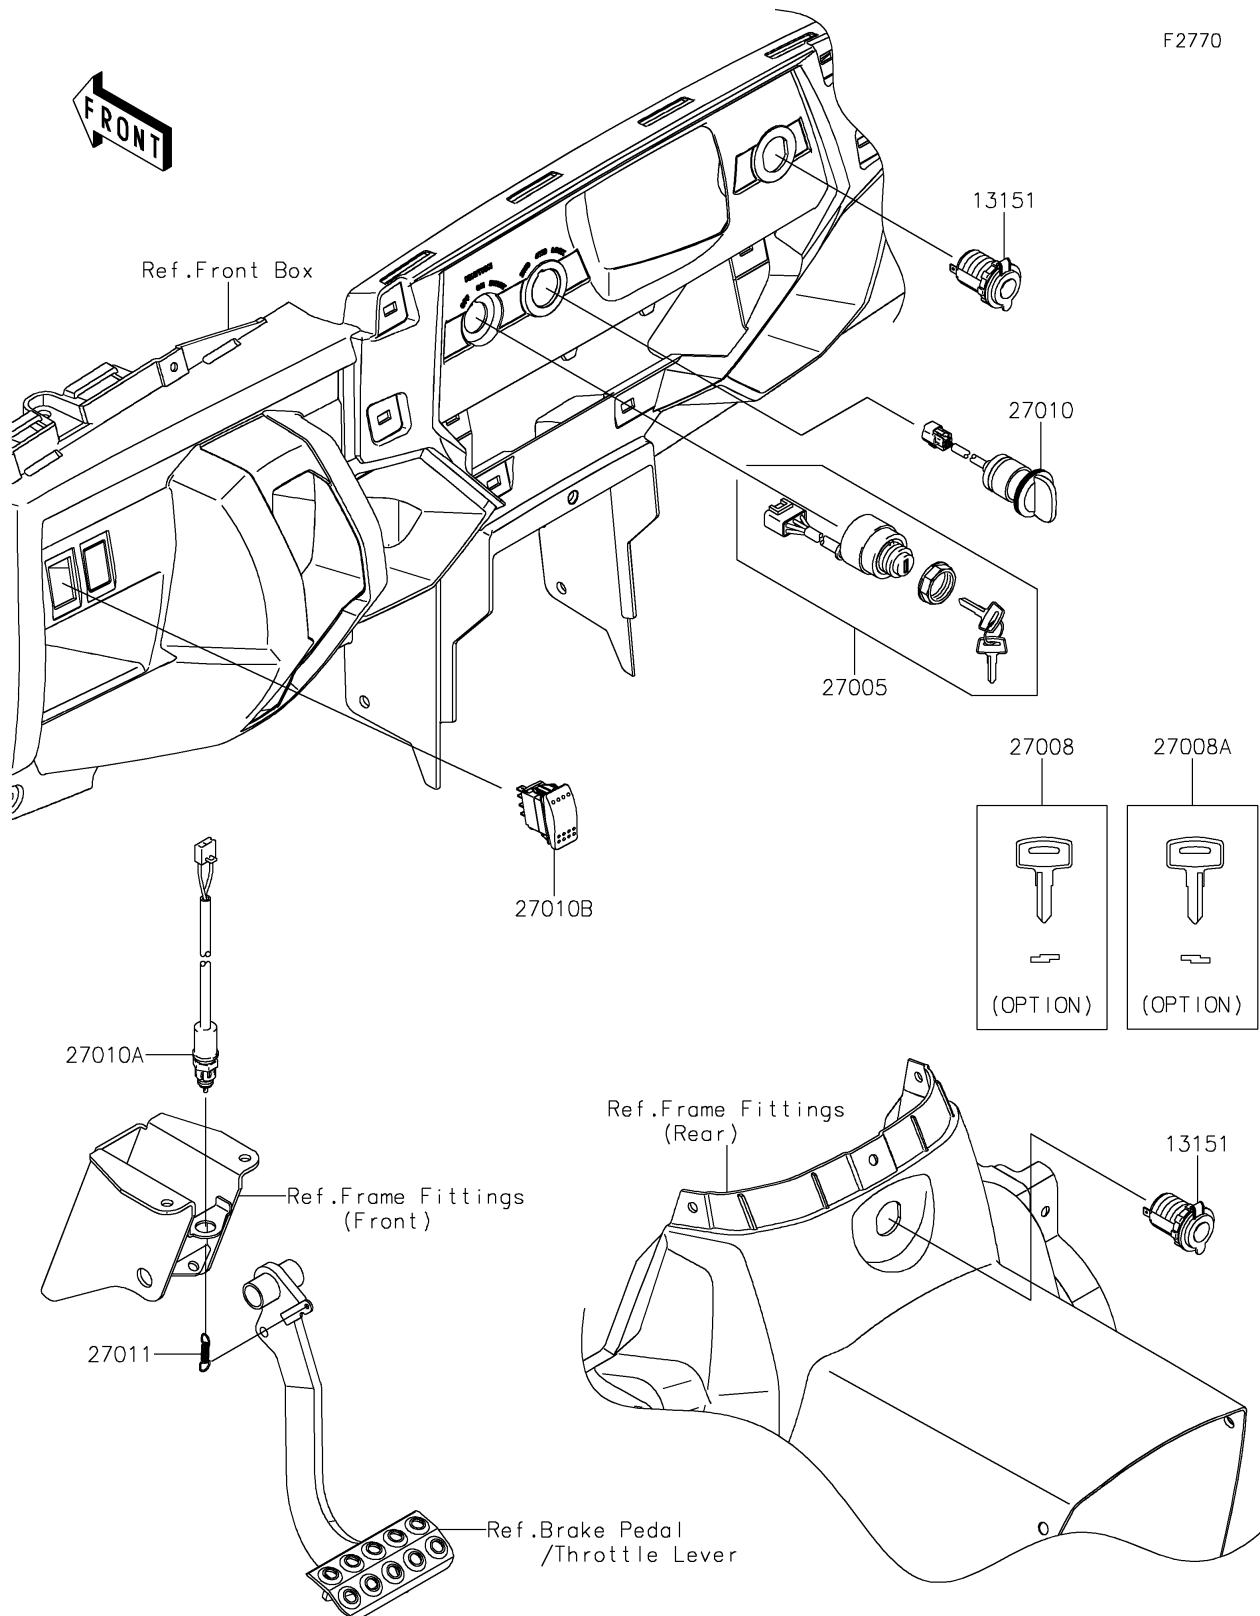

2018 TERYX4™

PARTS DIAGRAM

Ignition Switch

2018 TERYX4™

PARTS LIST

Ignition Switch

Kawasaki

Let the Good Times Roll®

ITEM NAME

PART NUMBER

QUANTITY
