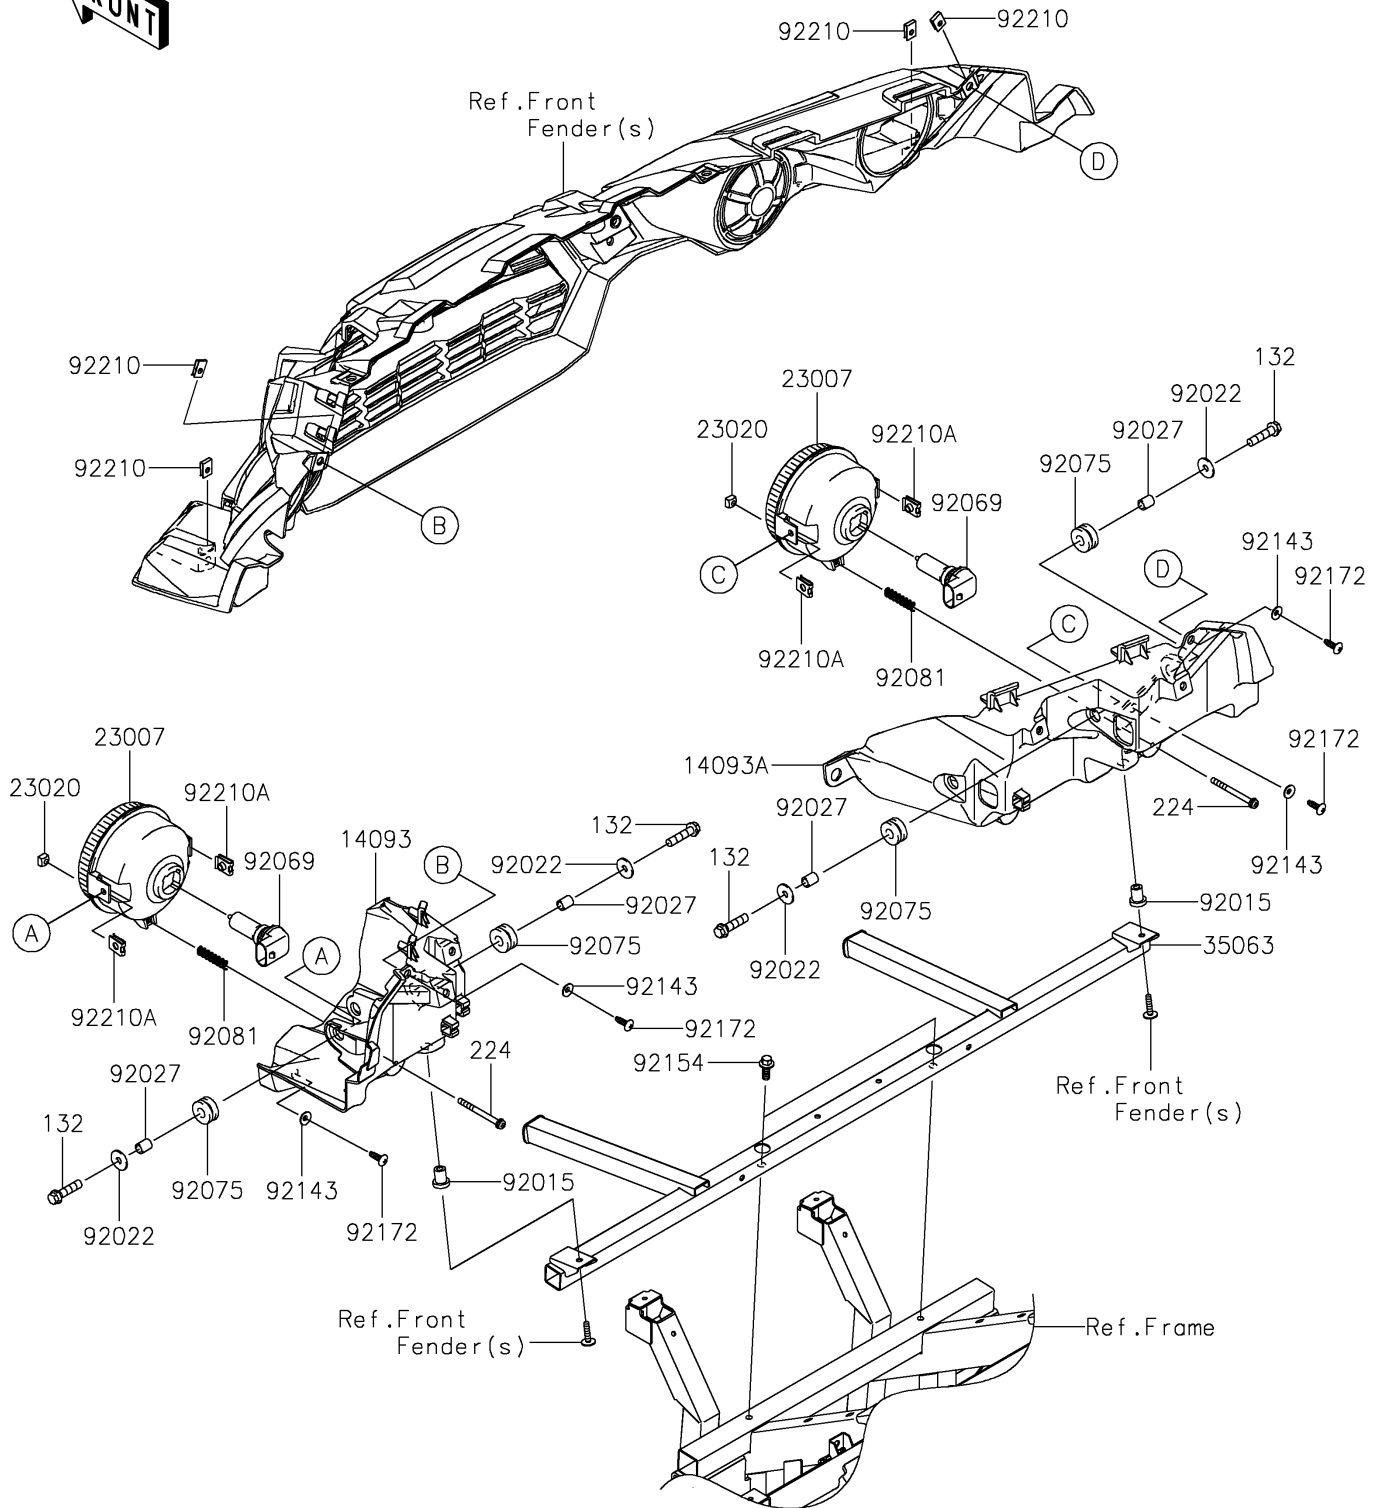

2016 TERYX4™

PARTS DIAGRAM

Headlight(s)

F2710

2016 TERYX4™

PARTS LIST

Headlight(s)

ITEM NAME	PART NUMBER	QUANTITY
COVER,HEADLIGHT,LH (Ref # 14093)	14093-0207	1
COVER,HEADLIGHT,RH (Ref # 14093A)	14093-0208	1
LENS-COMP,HEAD LAMP (Ref # 23007)	23007-0096	2
NUT,4MM,FOCUS ADJUST (Ref # 23020)	23020-018	2
STAY,HEADLAMP (Ref # 35063)	35063-1405	1
NUT,RUBBER,6MM (Ref # 92015)	92015-1692	2
WASHER,6.5X20X1.6 (Ref # 92022)	92022-125	4
COLLAR,6.8X10X12 (Ref # 92027)	92027-162	4
BULB,12V 35/35W (Ref # 92069)	92069-0019	2
DAMPER,10X24X12 (Ref # 92075)	92075-1690	4
SPRING,FOCUS ADJUST (Ref # 92081)	92081-1896	2
COLLAR (Ref # 92143)	92143-1087	4
BOLT,FLANGED,8X20 (Ref # 92154)	92154-1226	2
SCREW,TAPPING,6X20 (Ref # 92172)	92172-0488	4
NUT,LEAF SPRING,6MM (Ref # 92210)	92210-0624	4
NUT (Ref # 92210A)	92210-1125	4
BOLT-FLANGED-SMALL,6X25 (Ref # 132)	132BA0625	4
SCREW-PAN-WP-CROS,4X45 (Ref # 224)	224AA0445	2