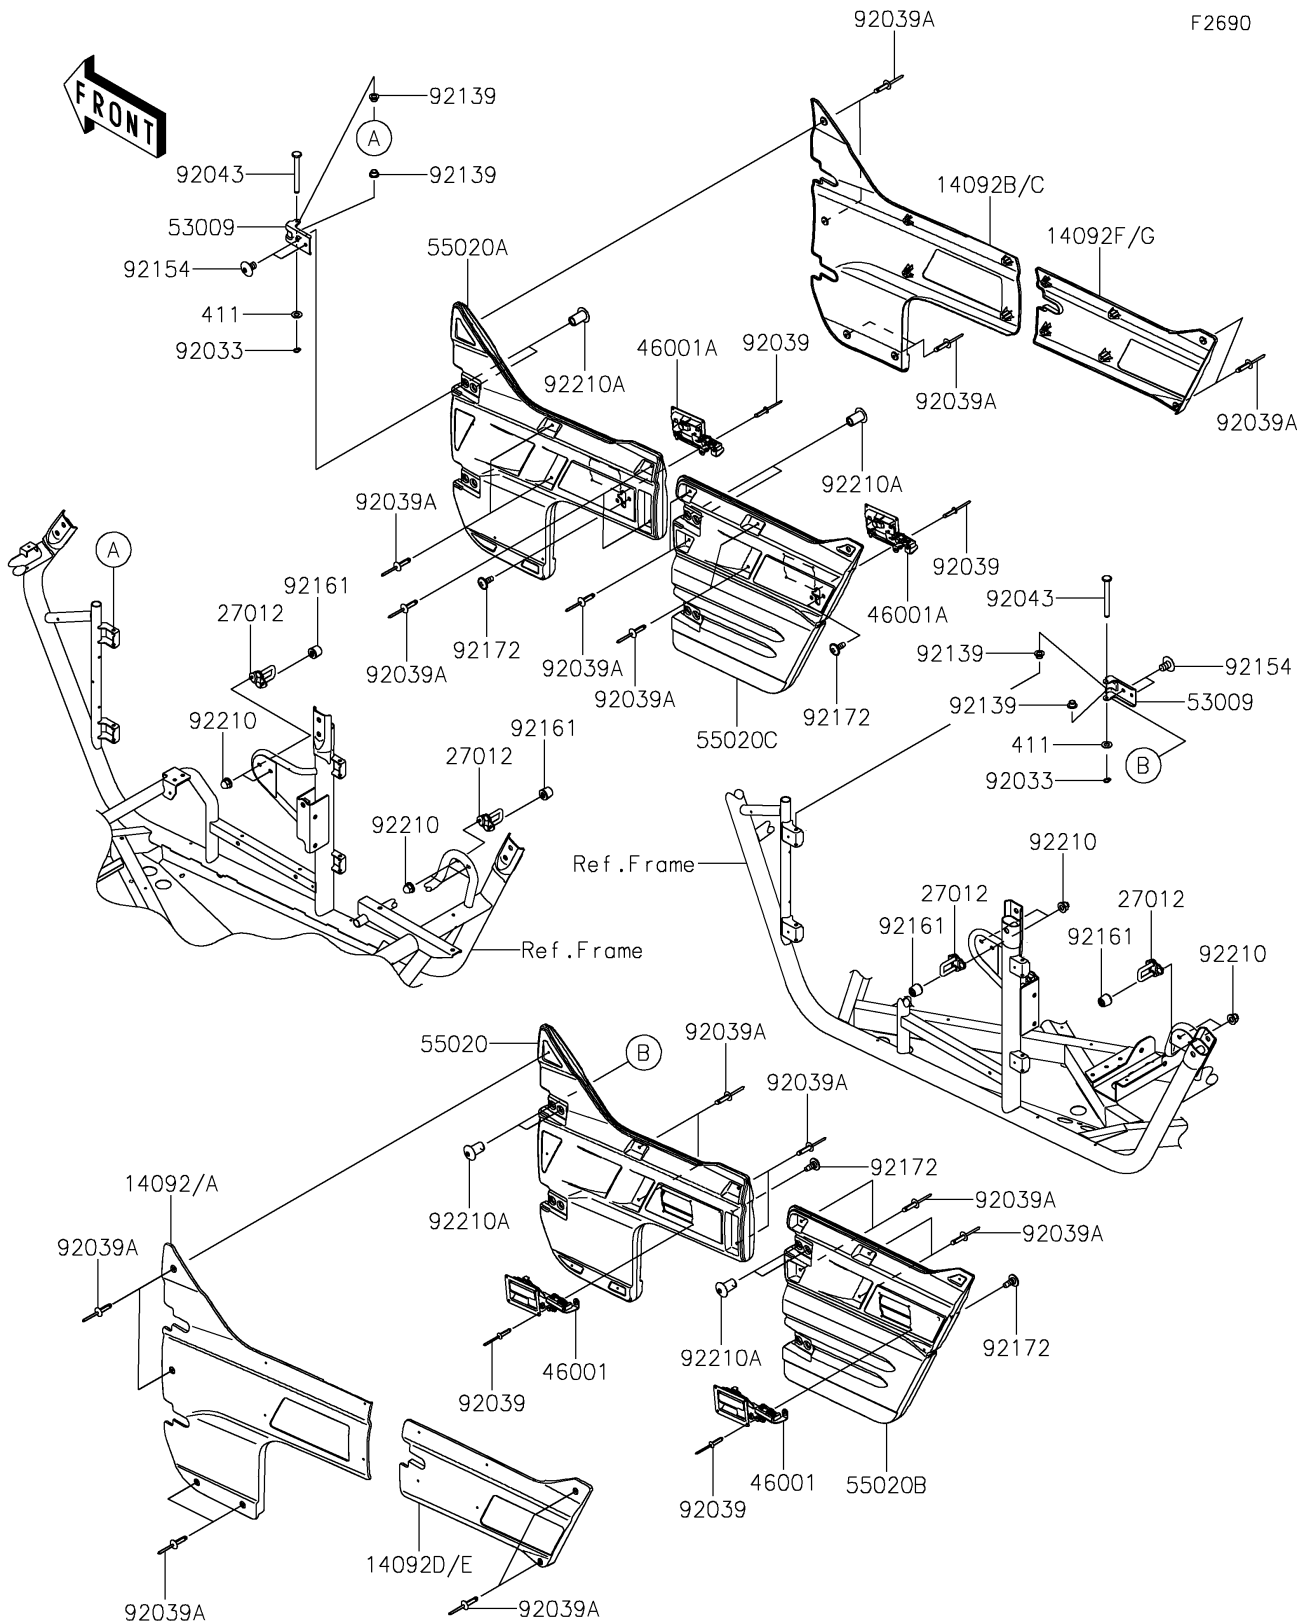

## PARTS DIAGRAM

### Door

F2690

## PARTS LIST

### Door

ITEM NAME	PART NUMBER	QUANTITY
COVER,SIDE GUARD,FR,LH,B.WHITE (Ref # 14092)	14092-0748-266	1
COVER,SIDE GUARD,FR,RH,B.WHITE (Ref # 14092B)	14092-0749-266	1
COVER,SIDE GUARD,RR,LH,B.WHITE (Ref # 14092D)	14092-0751-266	1
COVER,SIDE GUARD,RR,RH,B.WHITE (Ref # 14092F)	14092-0752-266	1
HOOK (Ref # 27012)	27012-0705	4
HANDLE-ASSY,SIDE GUARD,LH (Ref # 46001)	46001-0556	2
HANDLE-ASSY,SIDE GUARD,RH (Ref # 46001A)	46001-0557	2
HINGE (Ref # 53009)	53009-0303	8
GUARD,SIDE,FR,LH (Ref # 55020)	55020-0737	1
GUARD,SIDE,FR,RH (Ref # 55020A)	55020-0738	1
GUARD,SIDE,RR,LH (Ref # 55020B)	55020-0739	1
GUARD,SIDE,RR,RH (Ref # 55020C)	55020-0740	1
RING-SNAP (Ref # 92033)	92033-0719	8
RIVET,4.0X17.5 (Ref # 92039)	92039-0703	16
RIVET,5X23.3 (Ref # 92039A)	92039-0769	28
PIN,6X56 (Ref # 92043)	92043-0743	8
BUSHING,6X8X6 (Ref # 92139)	92139-0709	16
BOLT,TORX,8X13 (Ref # 92154)	92154-1911	16
DAMPER,9X28X24.3 (Ref # 92161)	92161-1456	4
SCREW,6X16 (Ref # 92172)	92172-0711	8
NUT,CAP,6MM (Ref # 92210)	92210-0003	8
NUT,TORX,8MM (Ref # 92210A)	92210-1442	16
WASHER-PLAIN,6MM (Ref # 411)	411AB0600	8