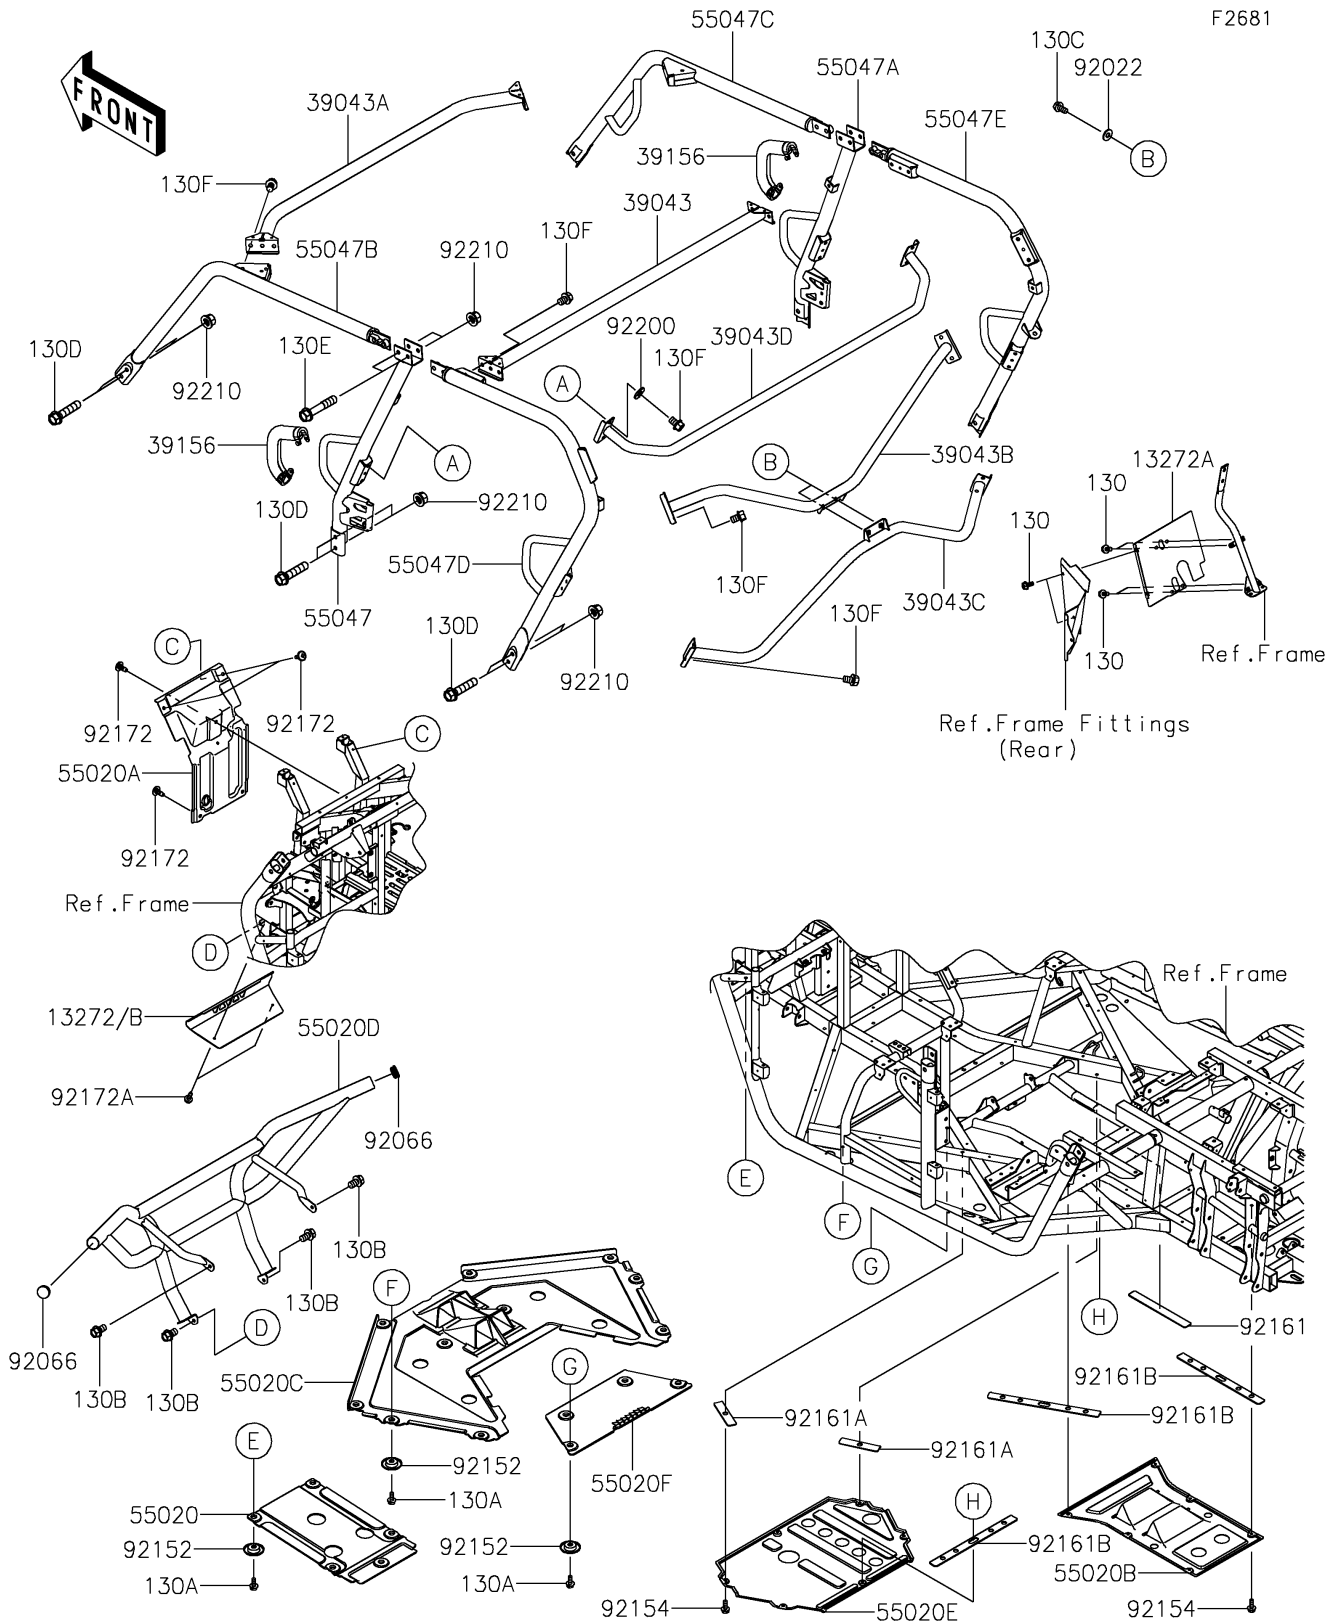

2019 TERYX4™

PARTS DIAGRAM

Guards/Cab Frame

2019 TERYX4™

PARTS LIST

Guards/Cab Frame

ITEM NAME	PART NUMBER	QUANTITY
PLATE (Ref # 13272A)	13272-2064	1
PLATE,FRONT,T.BLACK (Ref # 13272B)	13272-2232-388	1
CROSSMEMBER-COMP,UPP,RR,T.BLK (Ref # 39043)	39043-0009-388	1
CROSSMEMBER-COMP,UPP,FR,T.BLK (Ref # 39043A)	39043-0010-388	1
CROSSMEMBER-COMP,UPP,T.BLACK (Ref # 39043B)	39043-0011-388	1
CROSSMEMBER-COMP,LWR,T.BLACK (Ref # 39043C)	39043-0012-388	1
CROSSMEMBER-COMP,CNT,LWR,T.BLK (Ref # 39043D)	39043-0325-388	1
PAD,SHOULDER (Ref # 39156)	39156-0939	2
GUARD,SKID,FR (Ref # 55020)	55020-0723	1
GUARD,FR FRAME (Ref # 55020A)	55020-0741	1
GUARD,SKID,RR (Ref # 55020B)	55020-0812	1
GUARD,SKID,FR MIDDLE (Ref # 55020C)	55020-0890	1
GUARD,FRONT,T.BLACK (Ref # 55020D)	55020-1859-388	1
GUARD,SKID,CNT (Ref # 55020E)	55020-1884	1
GUARD (Ref # 55020F)	55020-1951	1
BAR-COMP,B-PILLAR,LH,T.BLACK (Ref # 55047)	55047-0357-388	1
BAR-COMP,B-PILLAR,RH,T.BLACK (Ref # 55047A)	55047-0358-388	1
BAR-COMP,A-PILLAR,LH,T.BLACK (Ref # 55047B)	55047-0368-388	1
BAR-COMP,A-PILLAR,RH,T.BLACK (Ref # 55047C)	55047-0369-388	1
BAR-COMP,C-PILLAR,LH,T.BLACK (Ref # 55047D)	55047-0370-388	1
BAR-COMP,C-PILLAR,RH,T.BLACK (Ref # 55047E)	55047-0371-388	1
WASHER,8.5X20X1.6,BLACK (Ref # 92022)	92022-1317	2
PLUG,42MM (Ref # 92066)	92066-0830	2
COLLAR (Ref # 92152)	92152-0784	19
BOLT,FLANGED,6X16 (Ref # 92154)	92154-0887	12
DAMPER,32X270X3 (Ref # 92161)	92161-1597	1
DAMPER,32X140X3 (Ref # 92161A)	92161-1598	2
DAMPER,32X390X3 (Ref # 92161B)	92161-1599	5
SCREW,6X16 (Ref # 92172)	92172-0826	4