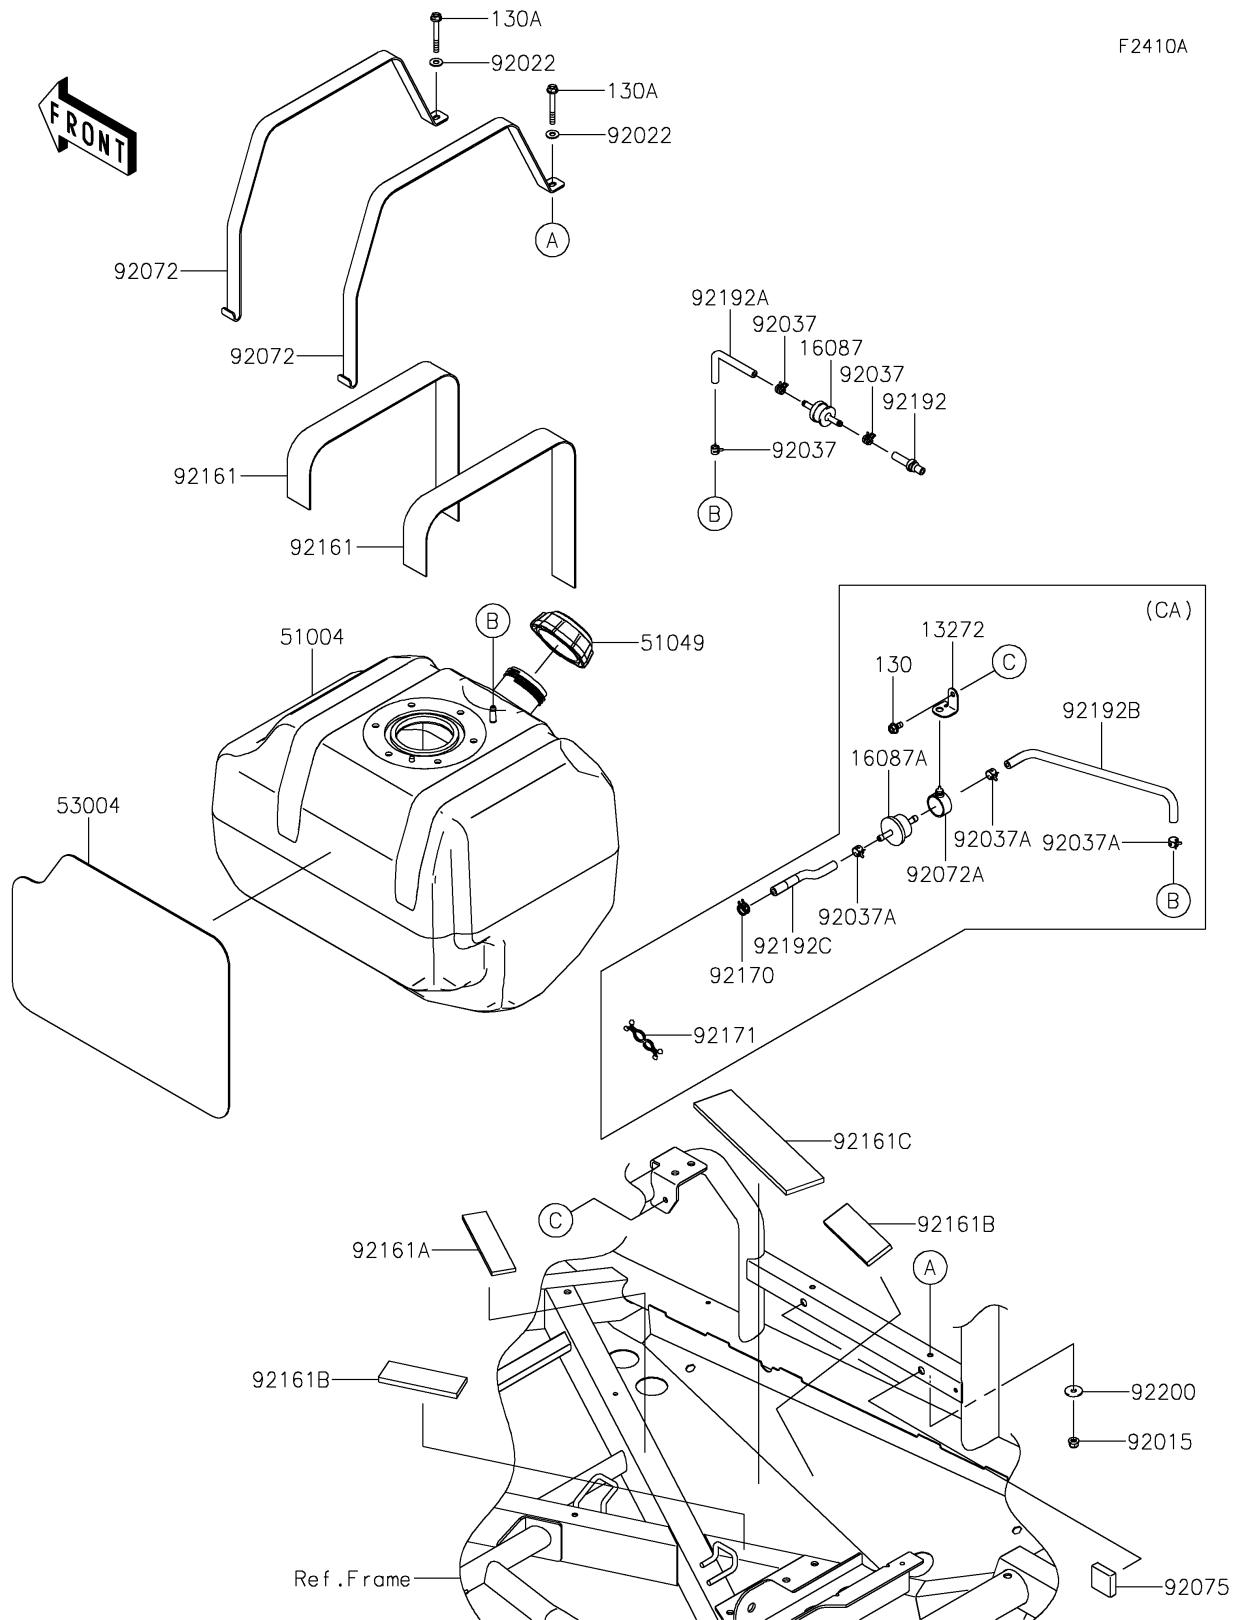

2020 TERYX4™

PARTS DIAGRAM

Fuel Tank(FLF)

2020 TERYX4™

PARTS LIST

Fuel Tank(FLF)

ITEM NAME	PART NUMBER	QUANTITY
TANK-FUEL (Ref # 51004)	51004-0002	1
CAP-TANK,FUEL (Ref # 51049)	51049-0718	1
MAT (Ref # 53004)	53004-0554	1
NUT,LOCK,FLANGED,6MM (Ref # 92015)	92015-1339	2
WASHER,7X16X1.2 (Ref # 92022)	92022-1344	2
BAND,FUEL TANK (Ref # 92072)	92072-0704	2
DAMPER (Ref # 92075)	92075-1882	2
DAMPER,FUEL TANK (Ref # 92161)	92161-0794	2
DAMPER,31.1X130X5 (Ref # 92161A)	92161-0936	1
DAMPER,38X105X7 (Ref # 92161B)	92161-0948	2
DAMPER,55X225X6.35 (Ref # 92161C)	92161-1811	1
WASHER,6.5X22X1.6 (Ref # 92200)	92200-1087	2
BOLT-FLANGED,6X50 (Ref # 130A)	130BA0650	2