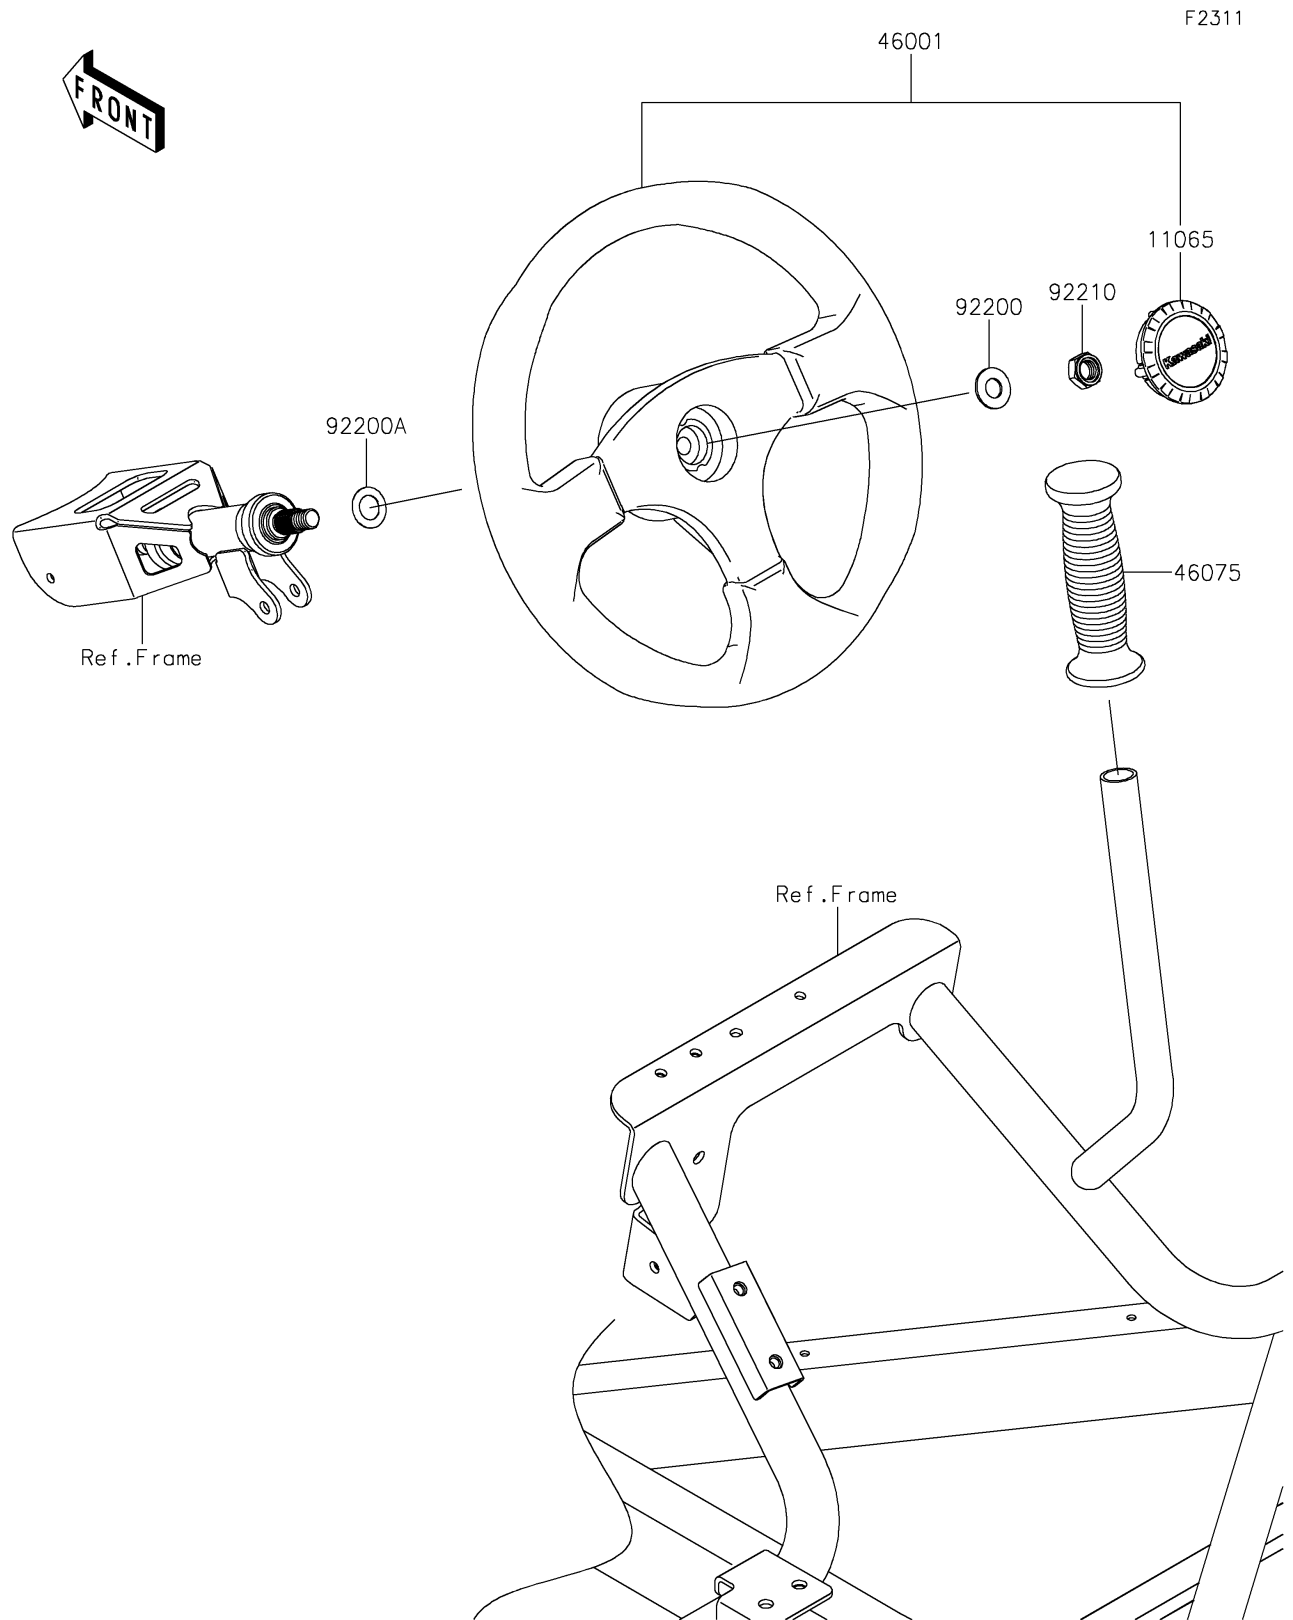

2016 TERYX4™

PARTS DIAGRAM

Steering Wheel

2016 TERYX4™

PARTS LIST

Steering Wheel

ITEM NAME	PART NUMBER	QUANTITY
CAP,HANDLE (Ref # 11065)	11065-0171	1
HANDLE-ASSY (Ref # 46001)	46001-0005	1
GRIP (Ref # 46075)	46075-0582	1
WASHER,12.1X25X1.6 (Ref # 92200)	92200-0455	1
WASHER,15X25X1.6 (Ref # 92200A)	92200-0460	1
NUT,LOCK,12MM (Ref # 92210)	92210-1249	1