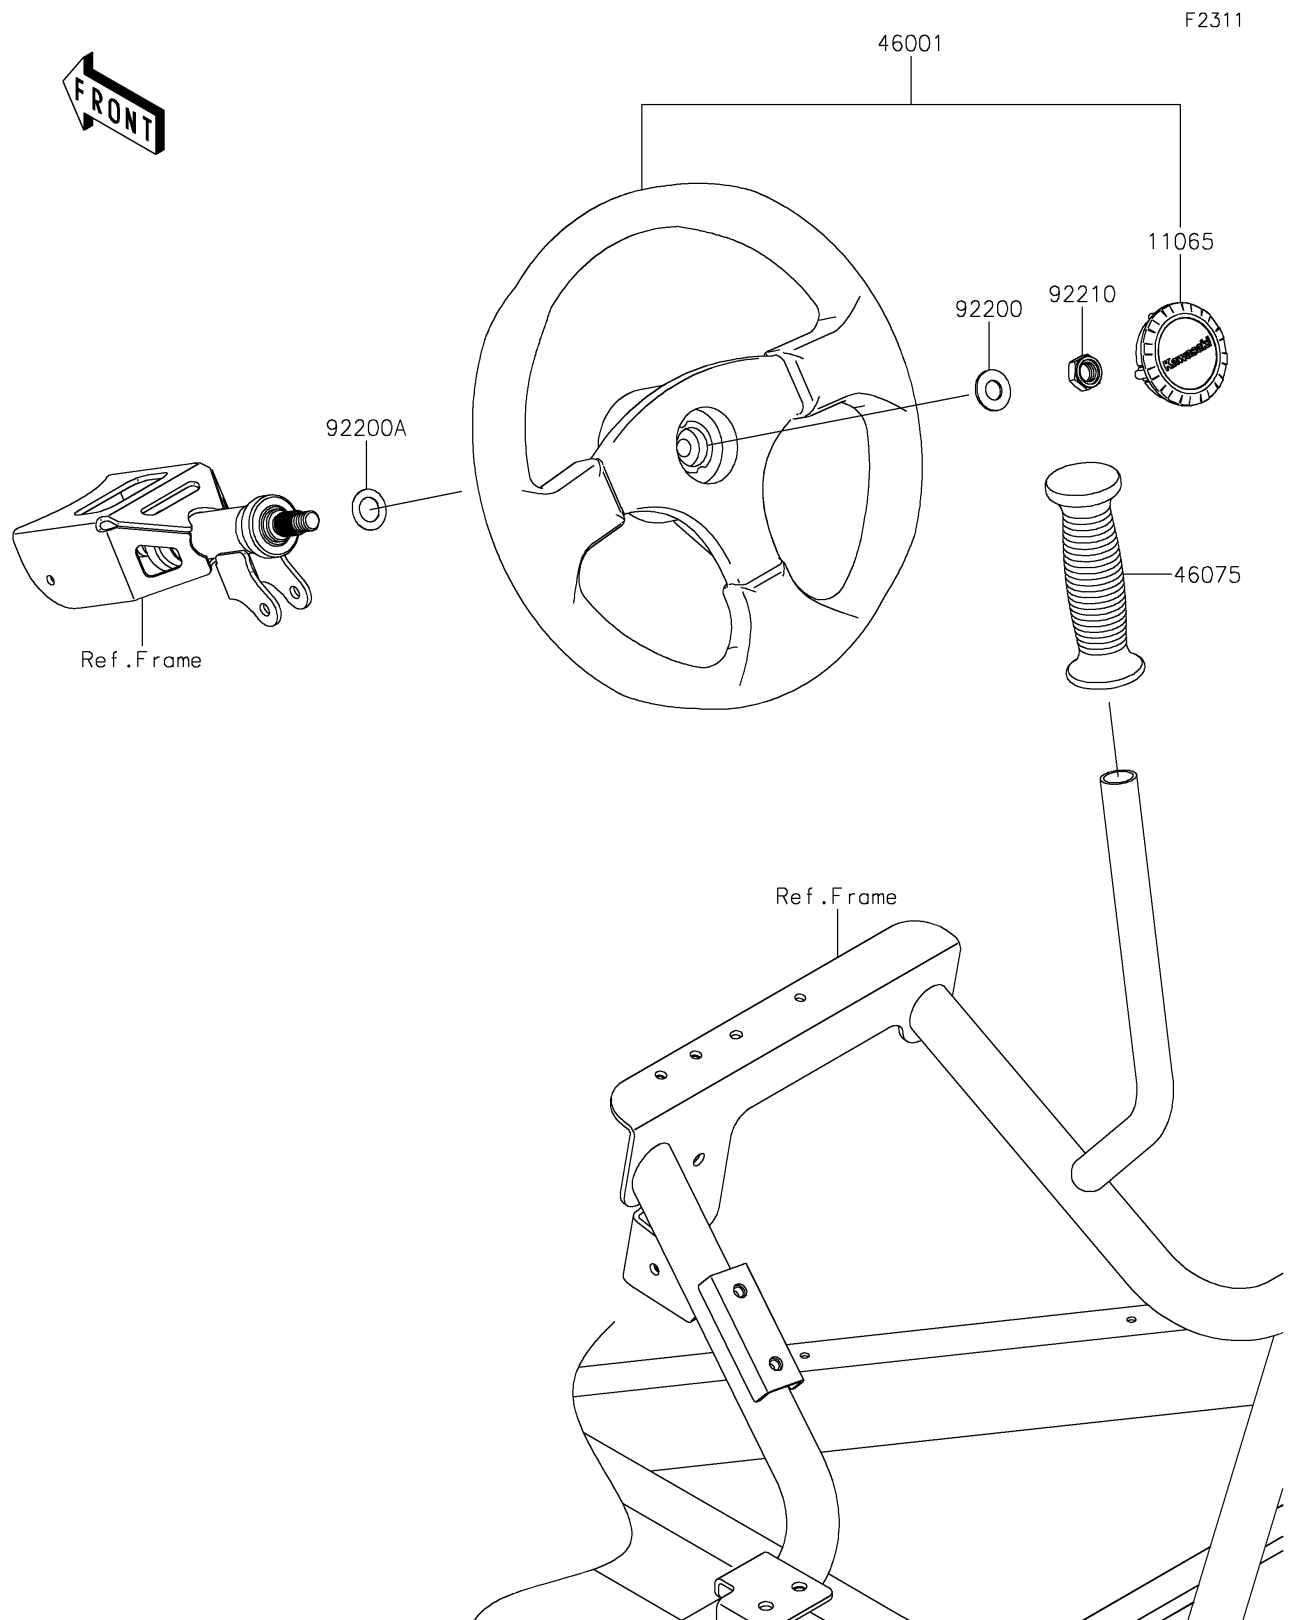

## PARTS DIAGRAM

### Steering Wheel

## PARTS LIST

### Steering Wheel

ITEM NAME	PART NUMBER	QUANTITY
CAP,HANDLE (Ref # 11065)	11065-0171	1
HANDLE-ASSY (Ref # 46001)	46001-0005	1
GRIP (Ref # 46075)	46075-0582	1
WASHER,12.1X25X1.6 (Ref # 92200)	92200-0455	1
WASHER,15X25X1.6 (Ref # 92200A)	92200-0460	1
NUT,LOCK,12MM (Ref # 92210)	92210-1249	1