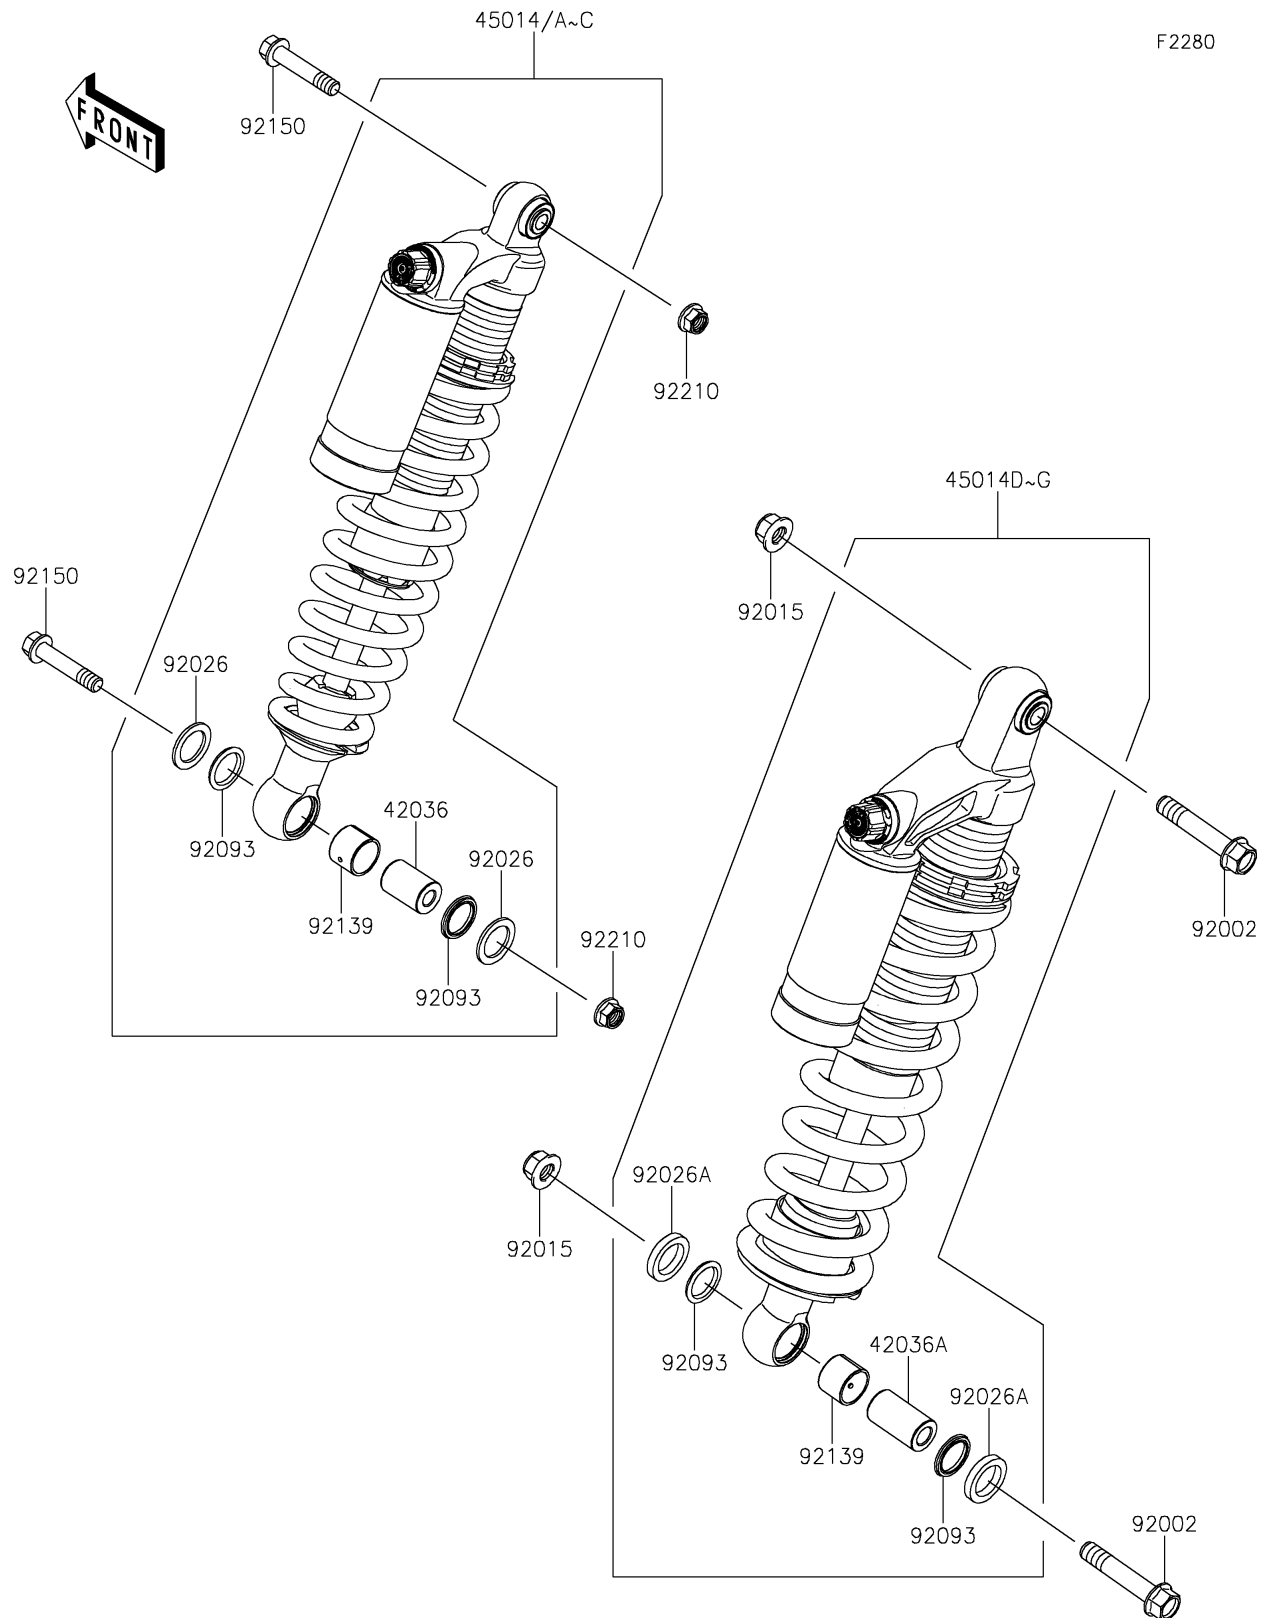

2016 TERYX4™

PARTS DIAGRAM

Shock Absorber(s)