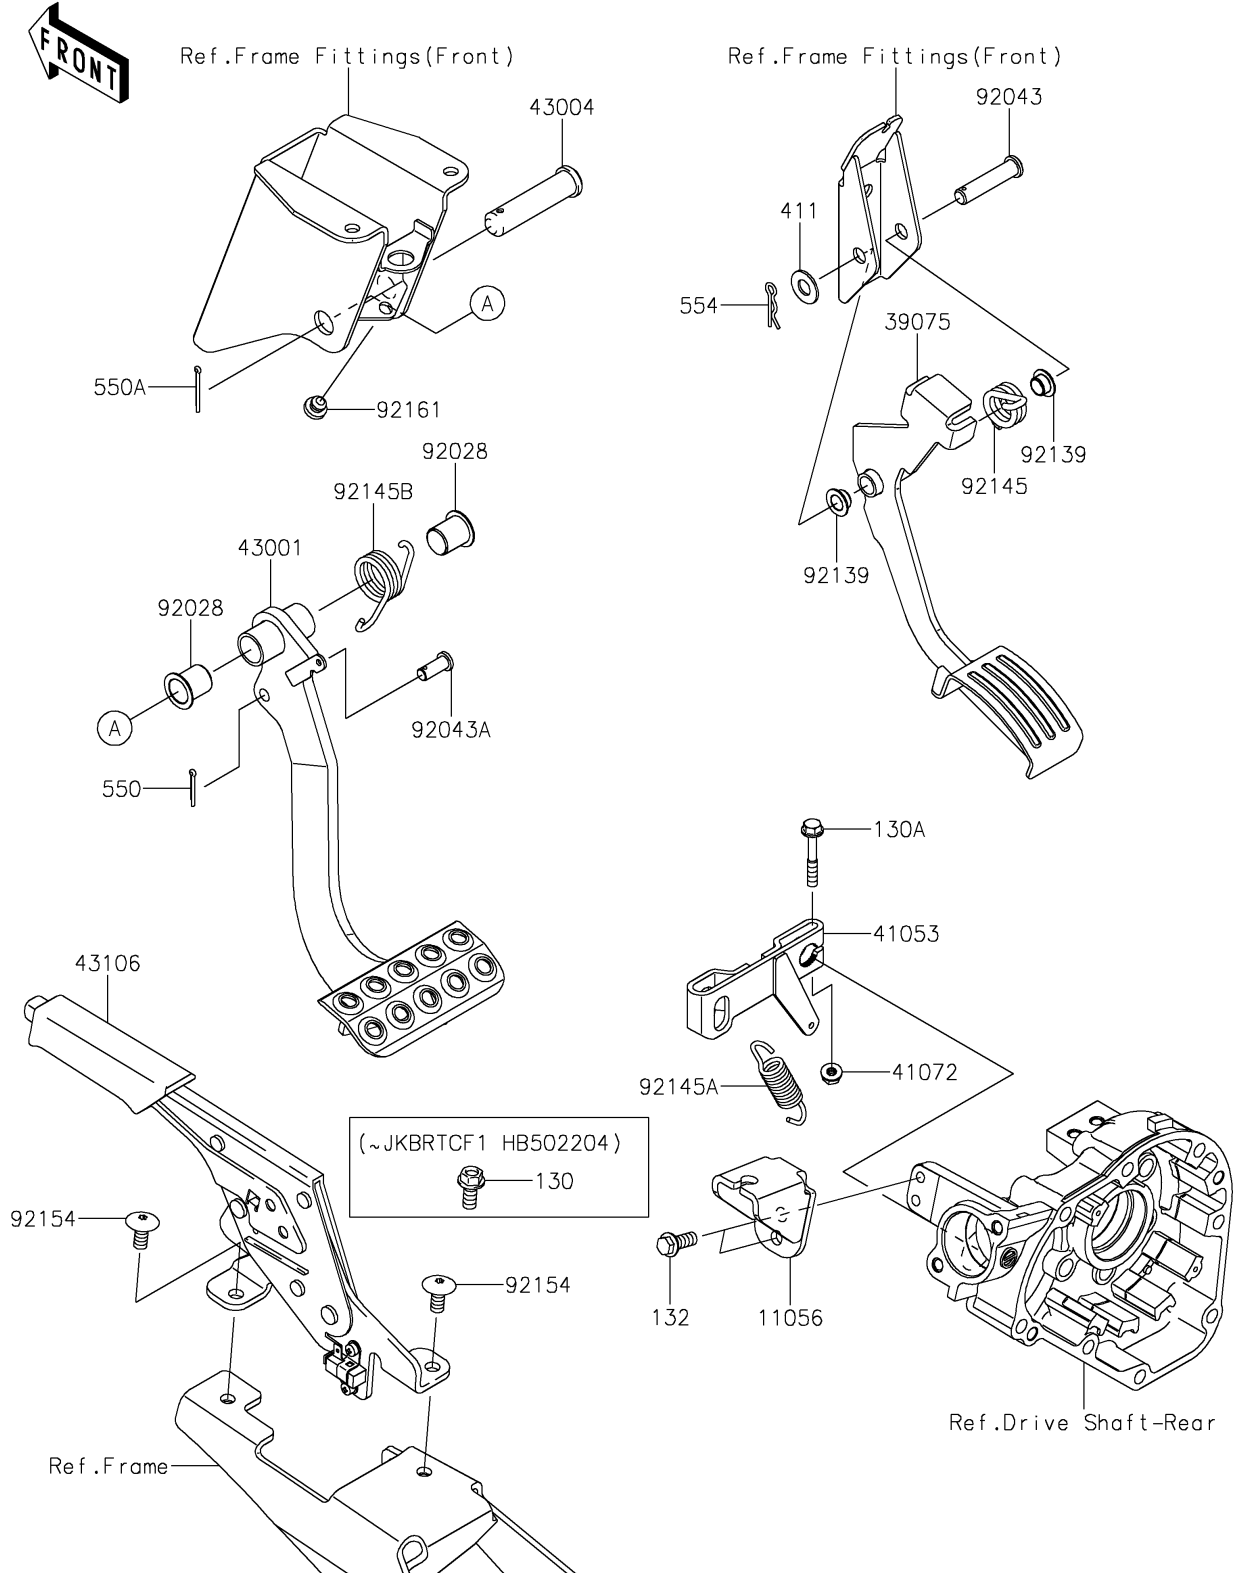

2019 TERYX4™

PARTS DIAGRAM

Brake Pedal/Throttle Lever

F2260

2019 TERYX4™

PARTS LIST

Brake Pedal/Throttle Lever

ITEM NAME

PART NUMBER

QUANTITY
