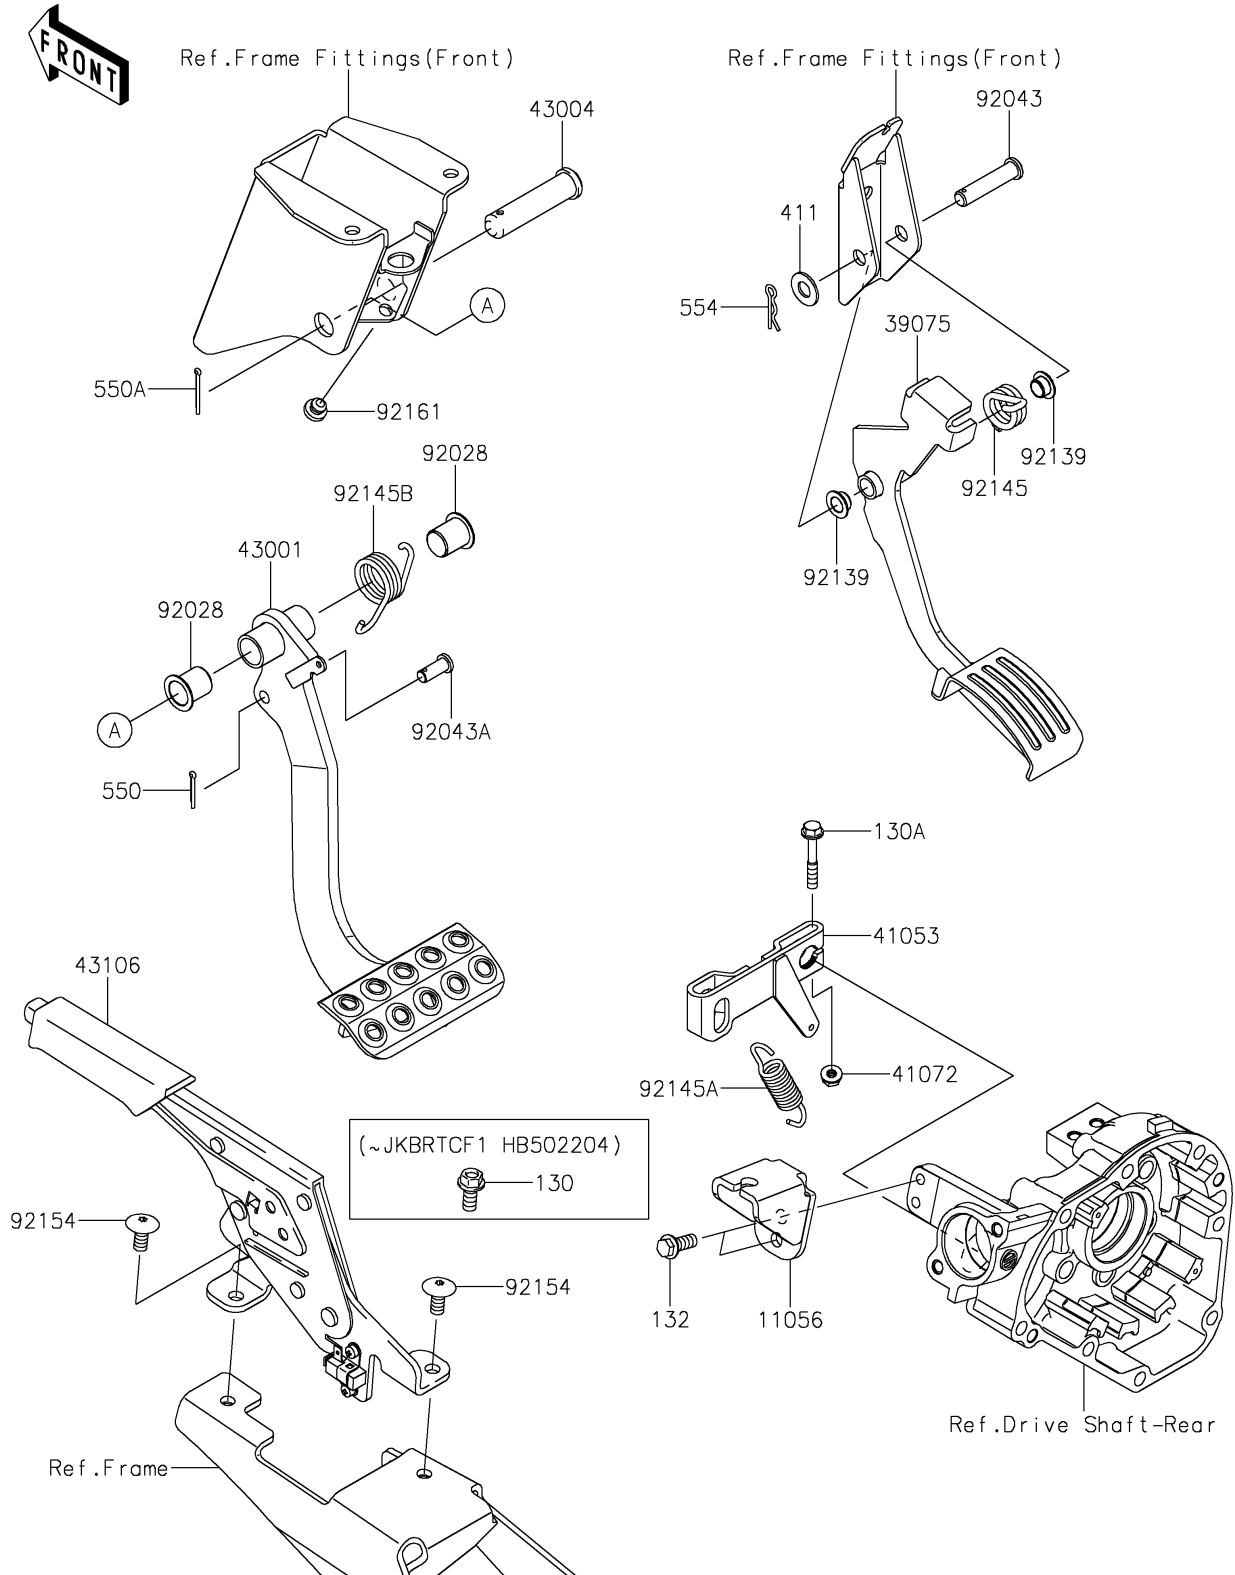

## PARTS DIAGRAM

### Brake Pedal/Throttle Lever

F2260

## PARTS LIST

### Brake Pedal/Throttle Lever

**ITEM NAME**

**PART NUMBER**

**QUANTITY**

---