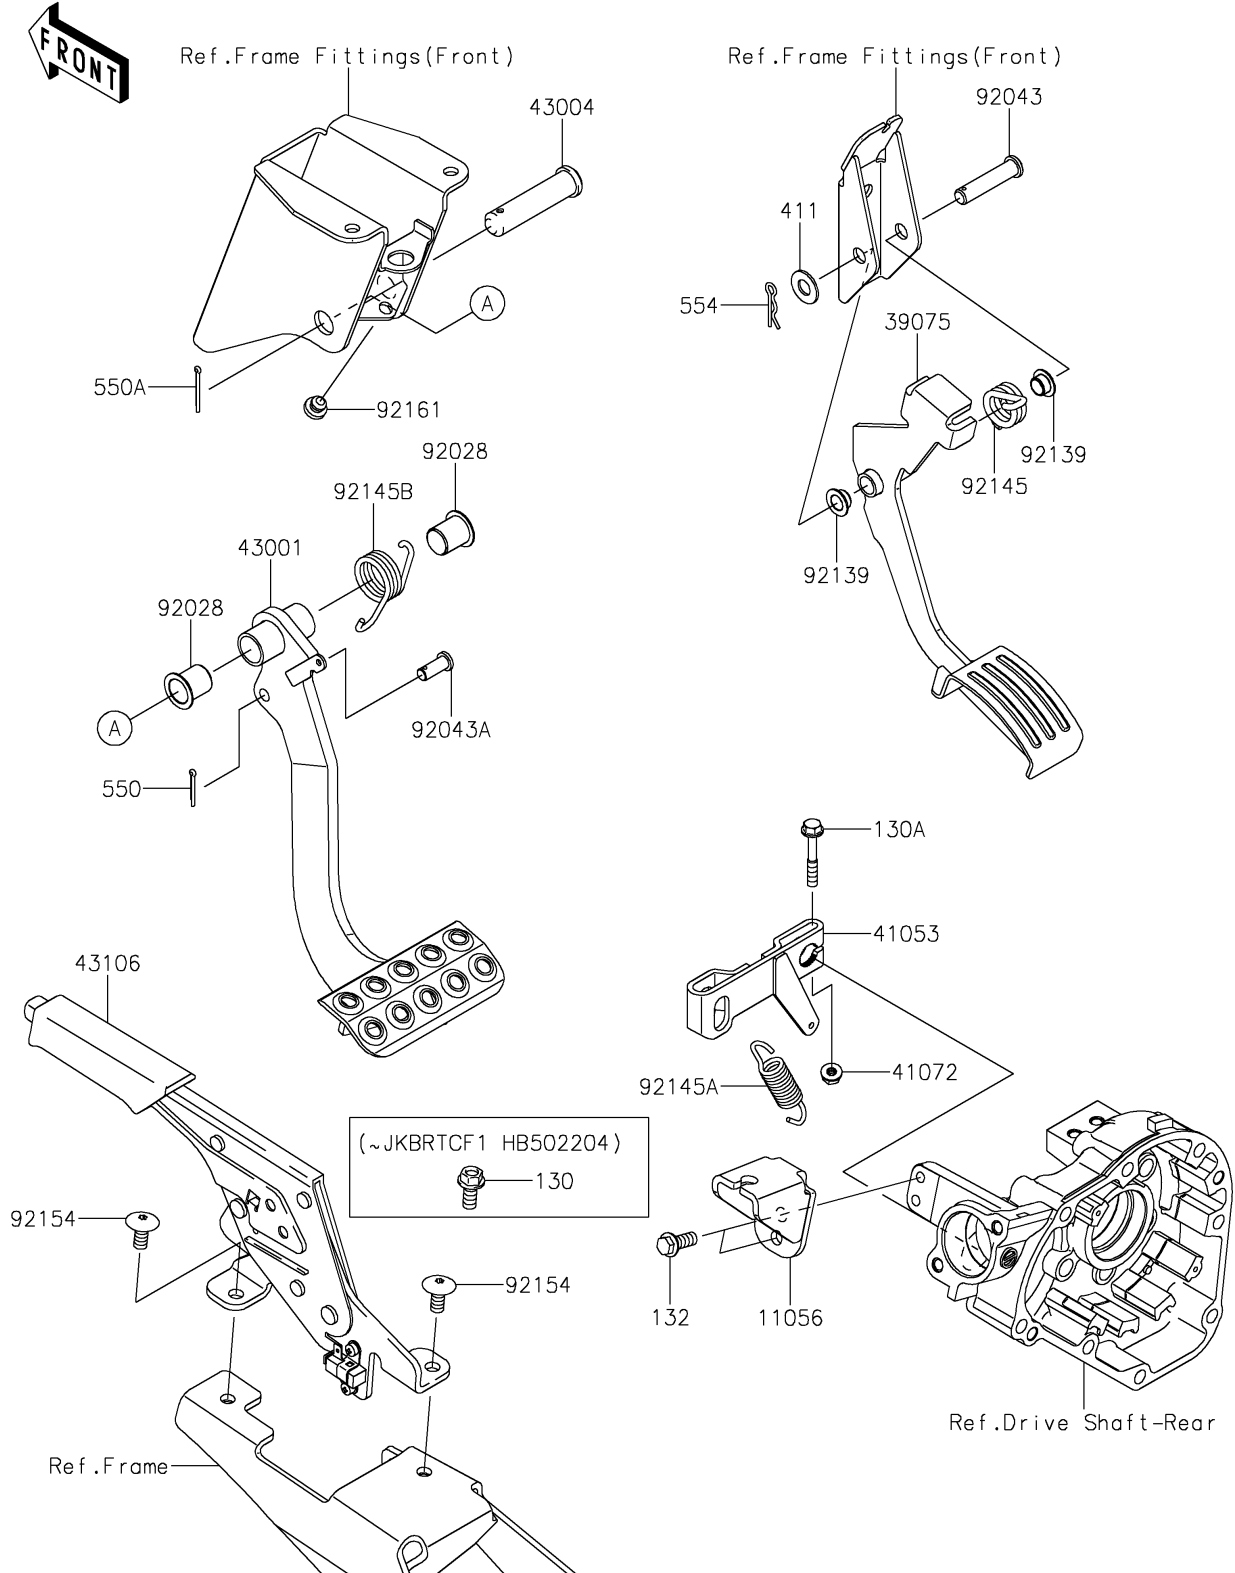

2016 TERYX4™

PARTS DIAGRAM

Brake Pedal/Throttle Lever

F2260

2016 TERYX4™

PARTS LIST

Brake Pedal/Throttle Lever

ITEM NAME

PART NUMBER

QUANTITY
