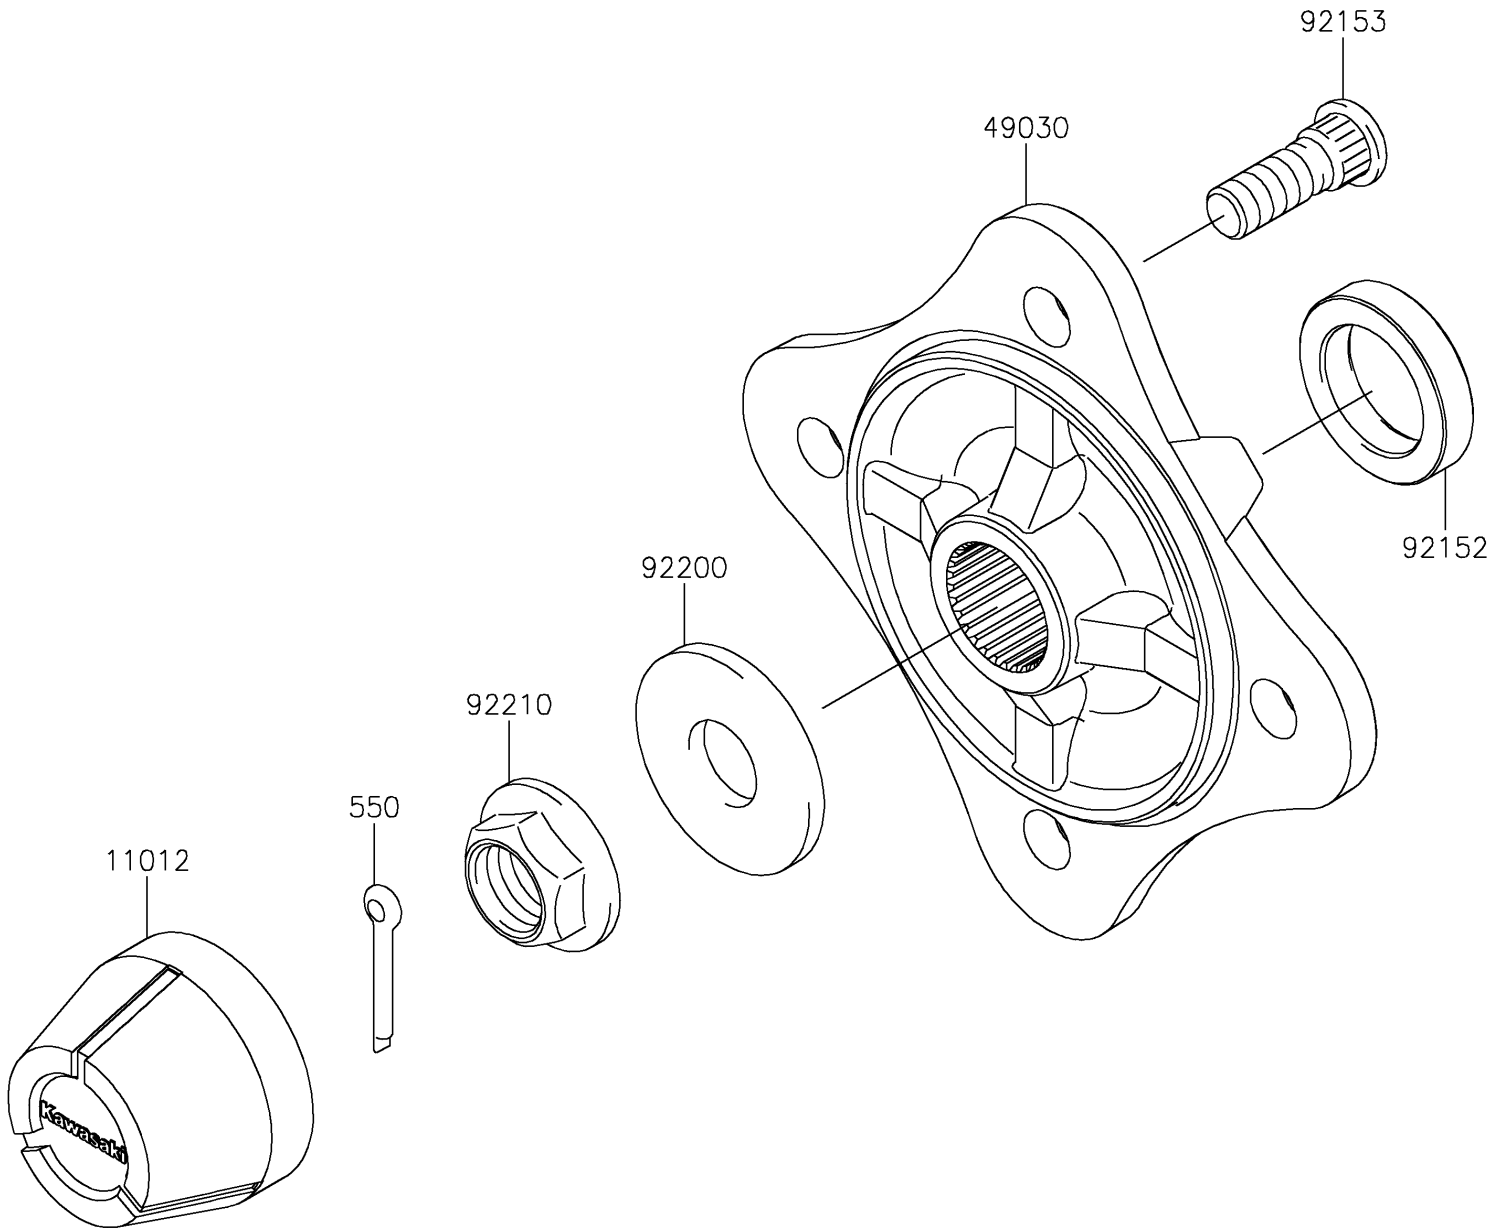

2019 TERYX4™

PARTS DIAGRAM

Rear Hubs/Brakes

F2240

2019 TERYX4™

PARTS LIST

Rear Hubs/Brakes

ITEM NAME	PART NUMBER	QUANTITY
CAP,WHEEL (Ref # 11012)	11012-1969	2
HUB,RR (Ref # 49030)	49030-0563	2
COLLAR,30.1X44X9 (Ref # 92152)	92152-1700	2
BOLT,12MM (Ref # 92153)	92153-1915	8
WASHER,20.3X52.0X4.5 (Ref # 92200)	92200-1739	2
NUT,FLANGED,20MM (Ref # 92210)	92210-2093	2
PIN-COTTER,4.0X30 (Ref # 550)	550AA4030	2