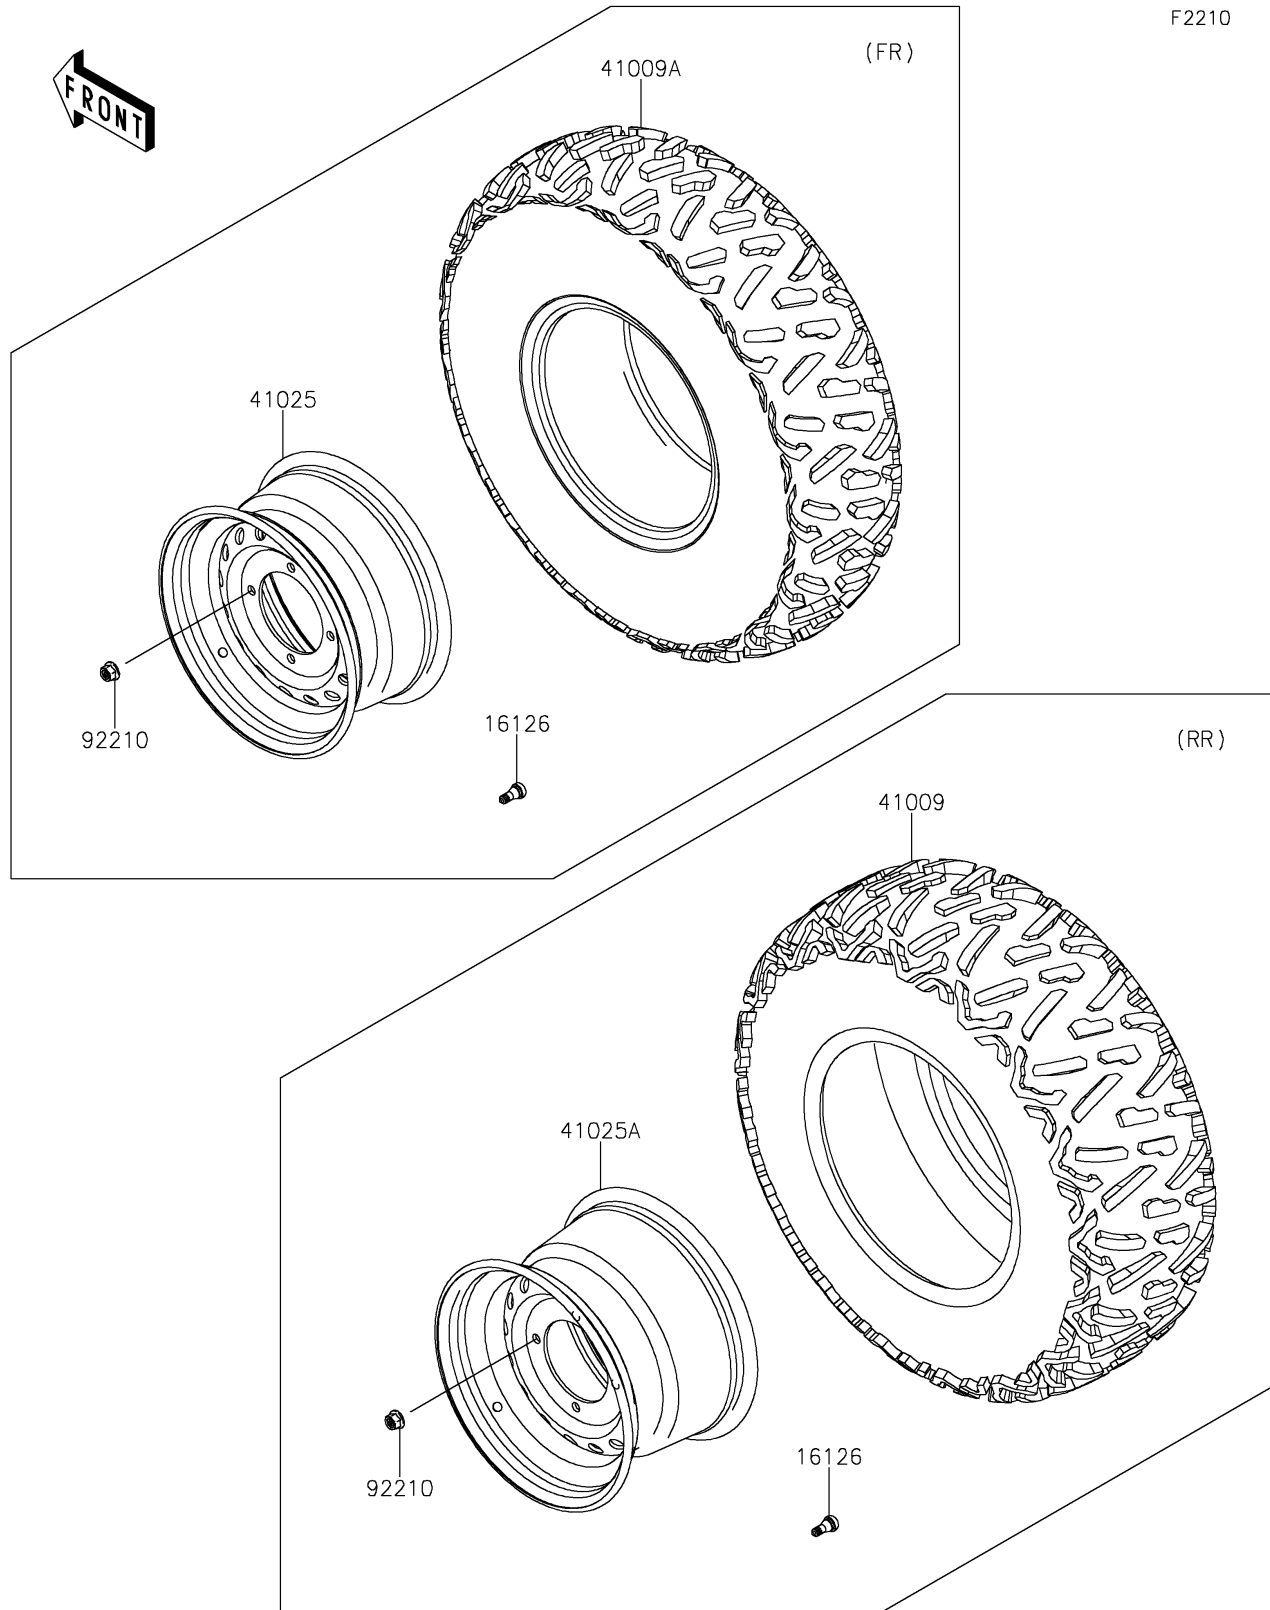

## PARTS DIAGRAM

### Wheels/Tires

F2210

## PARTS LIST

### Wheels/Tires

ITEM NAME	PART NUMBER	QUANTITY
VALVE (Ref # 16126)	16126-4001	4
TIRE,RR,26X11.00-12,MU10 (Ref # 41009)	41009-0506	2
TIRE,FR,26X9.00R12 6PLY,BIGHORN2 (Ref # 41009A)	41009-0511	2
RIM,FR,12X6.0AT,F.S.BLACK (Ref # 41025)	41025-0310-397	2
RIM,RR,12X8.0AT,F.S.BLACK (Ref # 41025A)	41025-0311-397	2
NUT,12MM (Ref # 92210)	92210-0603	16