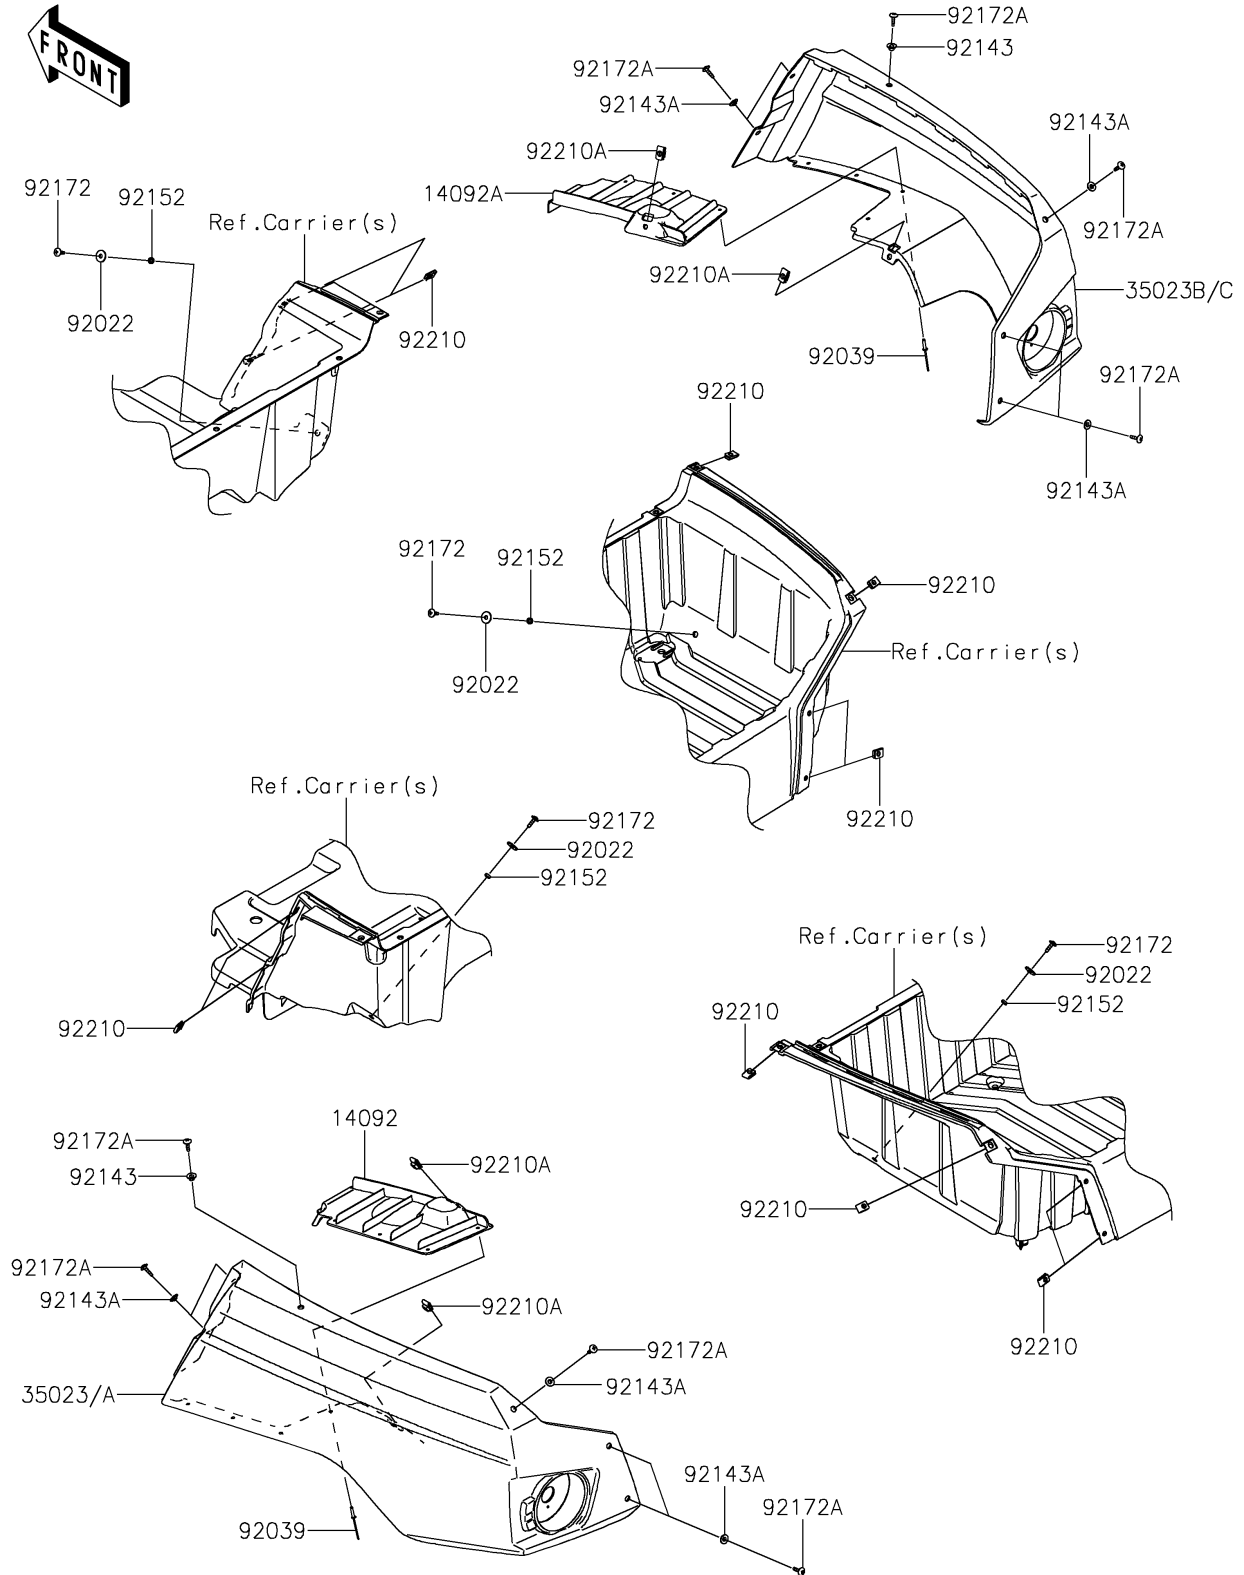

## PARTS DIAGRAM

### Rear Fender(s)

F2172

## PARTS LIST

### Rear Fender(s)

ITEM NAME	PART NUMBER	QUANTITY
COVER,INNER,LH (Ref # 14092)	14092-0863	1
COVER,INNER,RH (Ref # 14092A)	14092-0864	1
FENDER-REAR,LH,B.WHITE (Ref # 35023)	35023-0307-266	1
FENDER-REAR,RH,B.WHITE (Ref # 35023B)	35023-0308-266	1
WASHER,6.5X20X1.6,BLACK (Ref # 92022)	92022-1346	4
RIVET,5X23.3 (Ref # 92039)	92039-0769	8
COLLAR (Ref # 92143)	92143-1057	2
COLLAR (Ref # 92143A)	92143-1087	10
COLLAR,6.3X10X3 (Ref # 92152)	92152-1834	4
SCREW,6X18 (Ref # 92172)	92172-0002	4
SCREW,TAPPING,6X20 (Ref # 92172A)	92172-0488	12
NUT,LEAF SPRING,6MM (Ref # 92210)	92210-0624	12
NUT,6MM (Ref # 92210A)	92210-0891	4