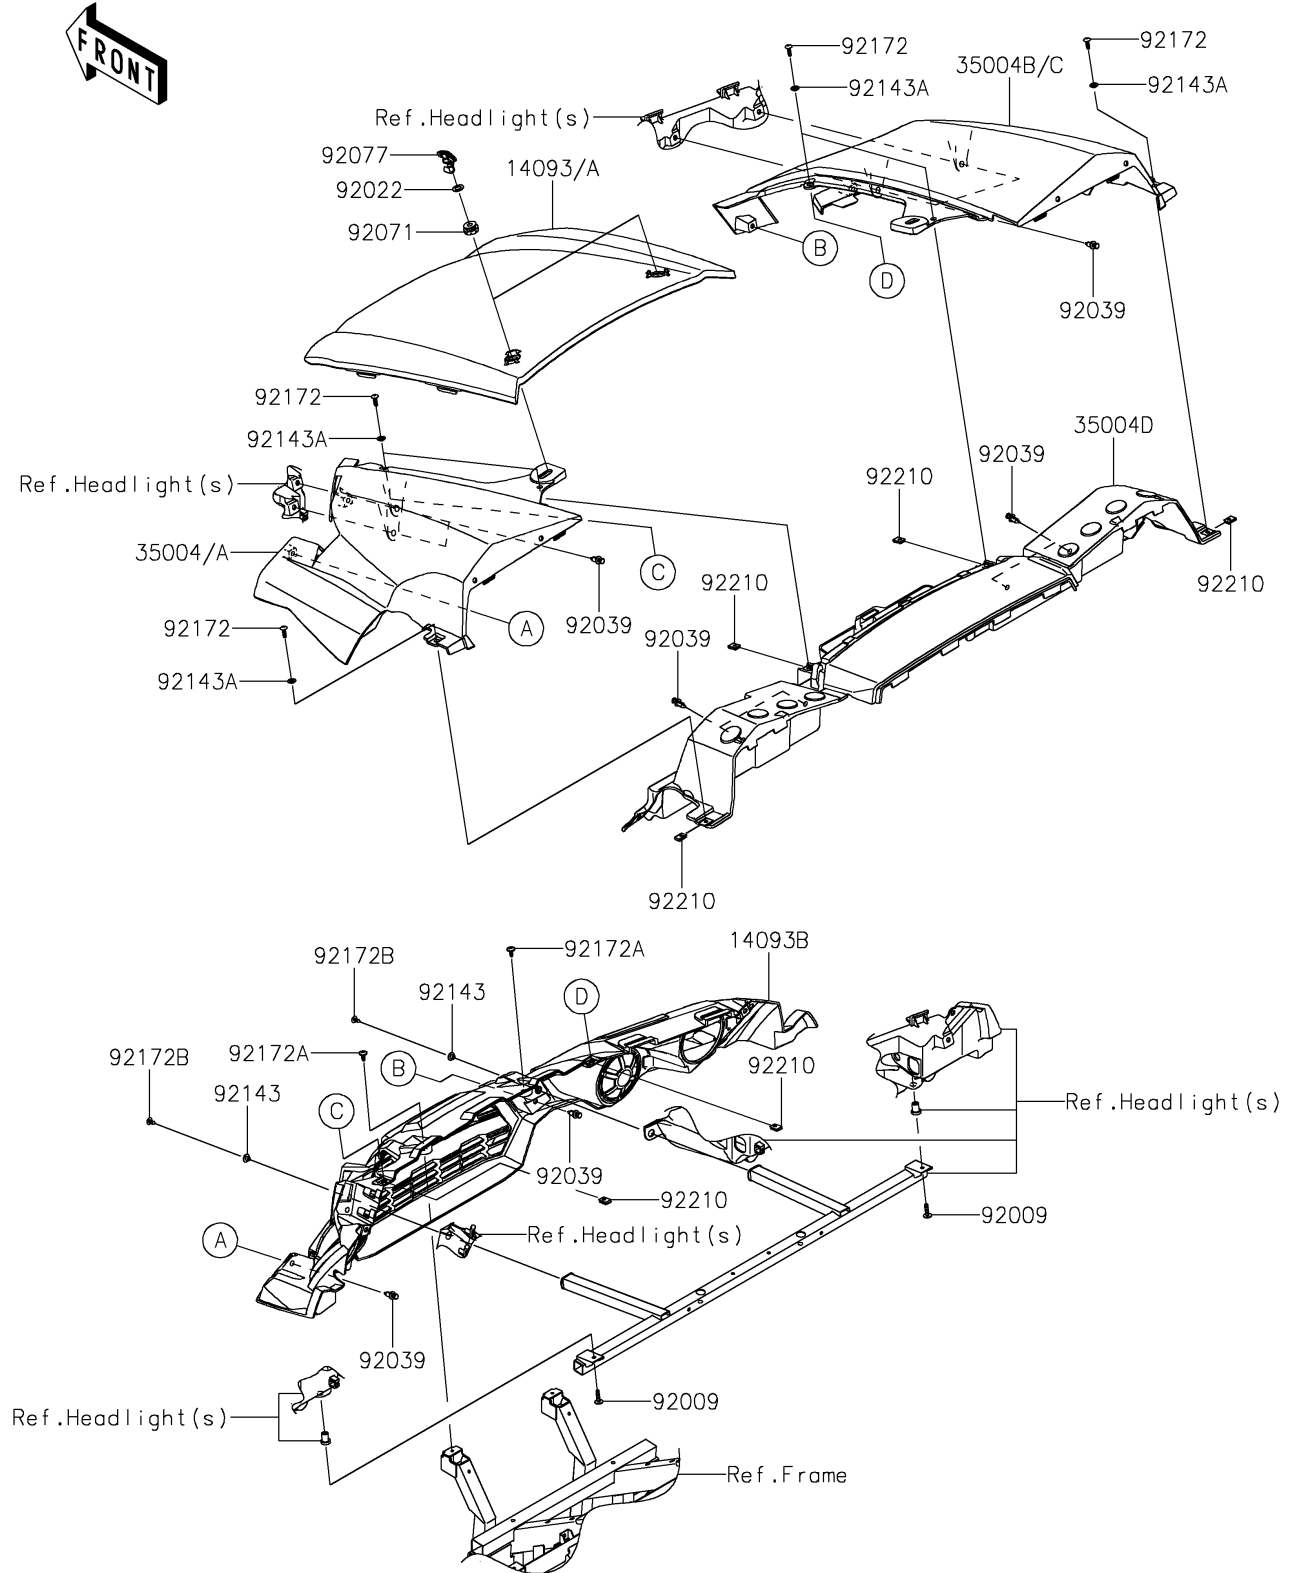

2019 TERYX4™

PARTS DIAGRAM

Front Fender(s)

F2171

2019 TERYX4™

PARTS LIST

Front Fender(s)

ITEM NAME	PART NUMBER	QUANTITY
COVER,FR GRILL (Ref # 14093B)	14093-0233	1
FENDER-FRONT,RR (Ref # 35004D)	35004-0345	1
SCREW,6X25 (Ref # 92009)	92009-1465	2
WASHER,12.5X22X1.2 (Ref # 92022)	92022-072	2
RIVET (Ref # 92039)	92039-0776	12
GROMMET (Ref # 92071)	92071-0746	2
KNOB (Ref # 92077)	92077-0033	2
COLLAR (Ref # 92143)	92143-1057	2
COLLAR (Ref # 92143A)	92143-1087	6
SCREW,TAPPING,6X20 (Ref # 92172)	92172-0488	6
SCREW,6X16 (Ref # 92172A)	92172-0711	2
SCREW,TAPPING,6X16 (Ref # 92172B)	92172-0739	2
NUT,LEAF SPRING,6MM (Ref # 92210)	92210-0624	6