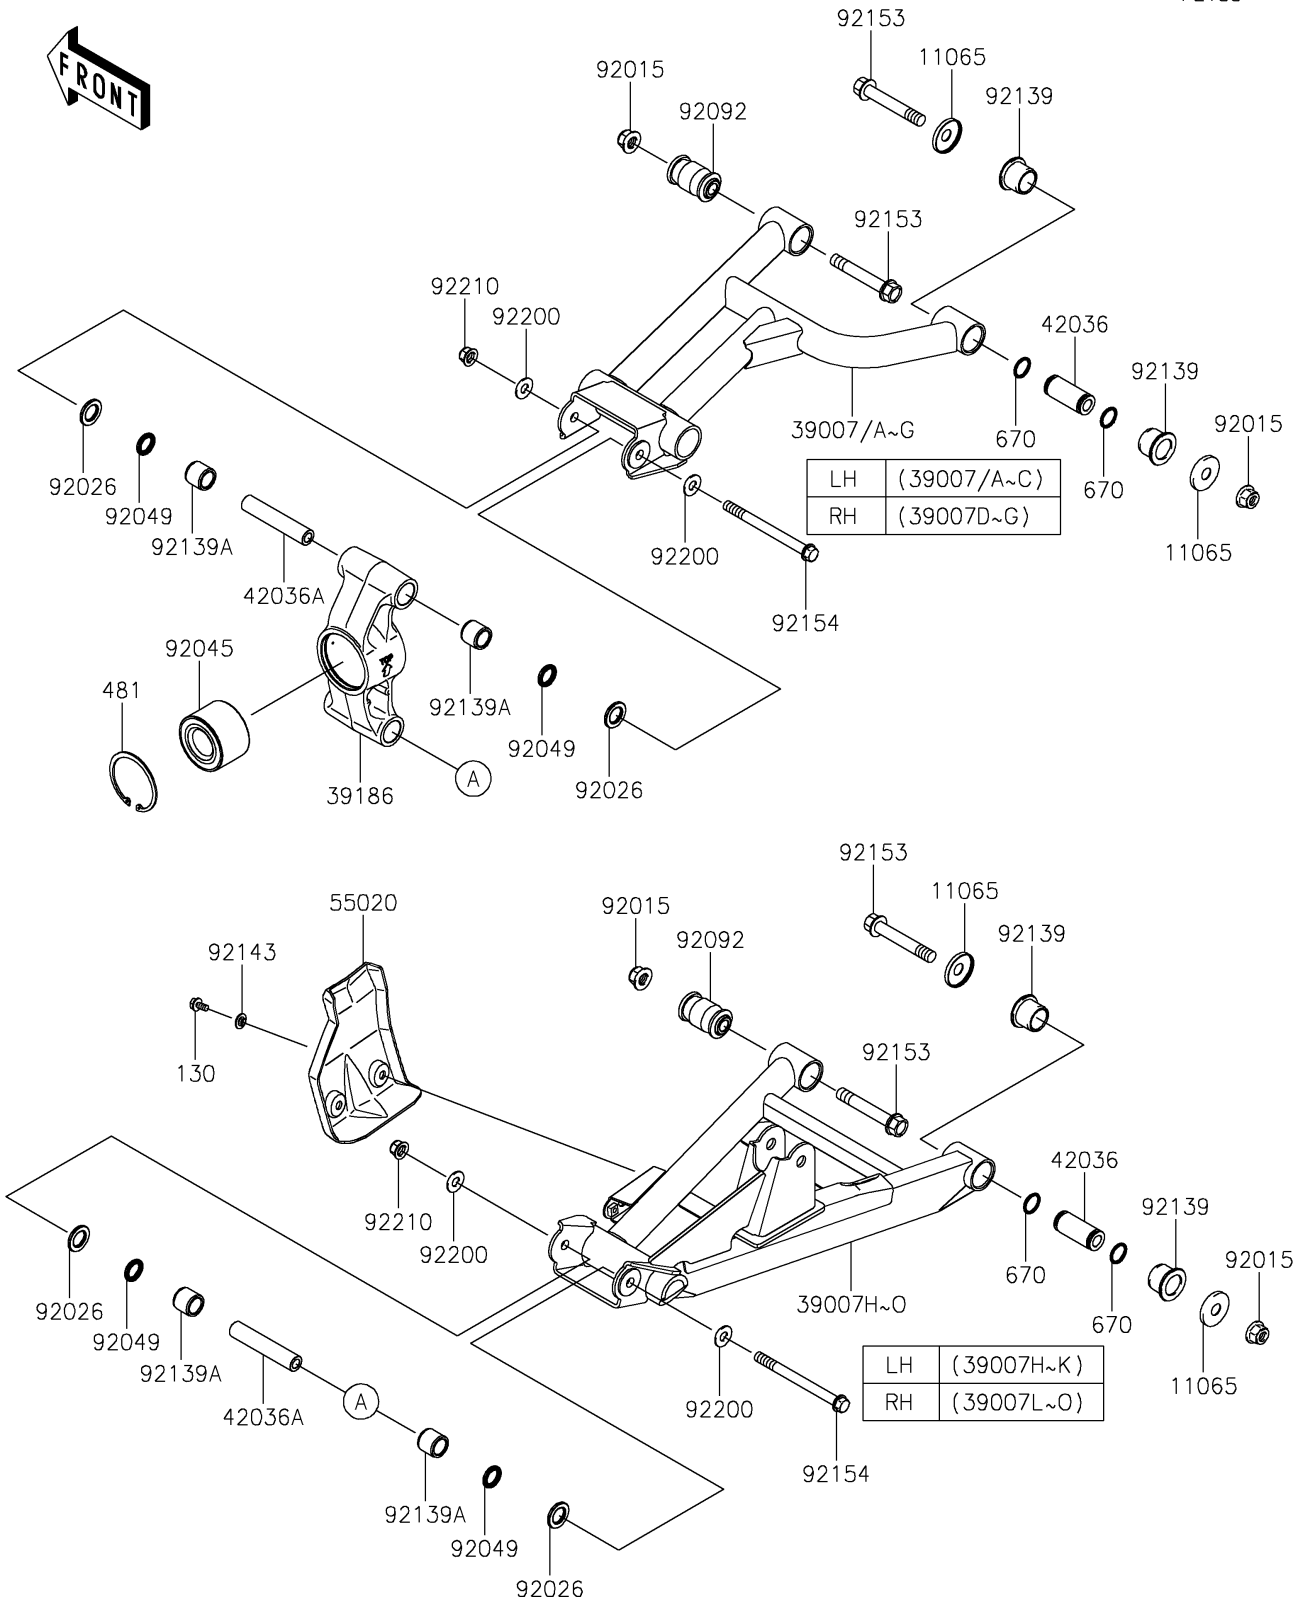

2016 TERYX4™

PARTS DIAGRAM

Rear Suspension

F2153

2016 TERYX4™

PARTS LIST

Rear Suspension

ITEM NAME	PART NUMBER	QUANTITY
CAP (Ref # 11065)	11065-0253	8
ARM-SUSP,RR,UPP,LH,C.L.GREEN (Ref # 39007A)	39007-0345-42Q	1
ARM-SUSP,RR,UPP,RH,C.L.GREEN (Ref # 39007E)	39007-0346-42Q	1
ARM-SUSP,RR,LWR,LH,C.L.GREEN (Ref # 39007I)	39007-0347-42Q	1
ARM-SUSP,RR,LWR,RH,C.L.GREEN (Ref # 39007M)	39007-0348-42Q	1
KNUCKLE,RR (Ref # 39186)	39186-0316	2
SLEEVE (Ref # 42036)	42036-0062	4
SLEEVE,10X17X88 (Ref # 42036A)	42036-0710	4
GUARD,REAR ARM (Ref # 55020)	55020-0805	2
NUT,LOCK,FLANGED,12MM (Ref # 92015)	92015-1433	8
SPACER,17X28.6X3 (Ref # 92026)	92026-0746	8
BEARING-BALL,30X62X40 (Ref # 92045)	92045-0801	2
SEAL-OIL,17X24X3 (Ref # 92049)	92049-0726	8
BUSHING-RUBBER (Ref # 92092)	92092-0555	4
BUSHING (Ref # 92139)	92139-0231	8
BUSHING,17X24X21.5 (Ref # 92139A)	92139-0736	8
COLLAR (Ref # 92143)	92143-1087	4
BOLT,FLANGED,12X76.5 (Ref # 92153)	92153-1733	8
BOLT,FLANGED,10X117 (Ref # 92154)	92154-0743	4
WASHER,10.3X23X1.6 (Ref # 92200)	92200-2009	8
NUT,LOCK,FLANGED,10MM (Ref # 92210)	92210-1080	4
BOLT-FLANGED,6X12 (Ref # 130)	130BA0612	4
CIRCLIP (Ref # 481)	481J6200	2
O RING,18MM (Ref # 670)	670B2018	8