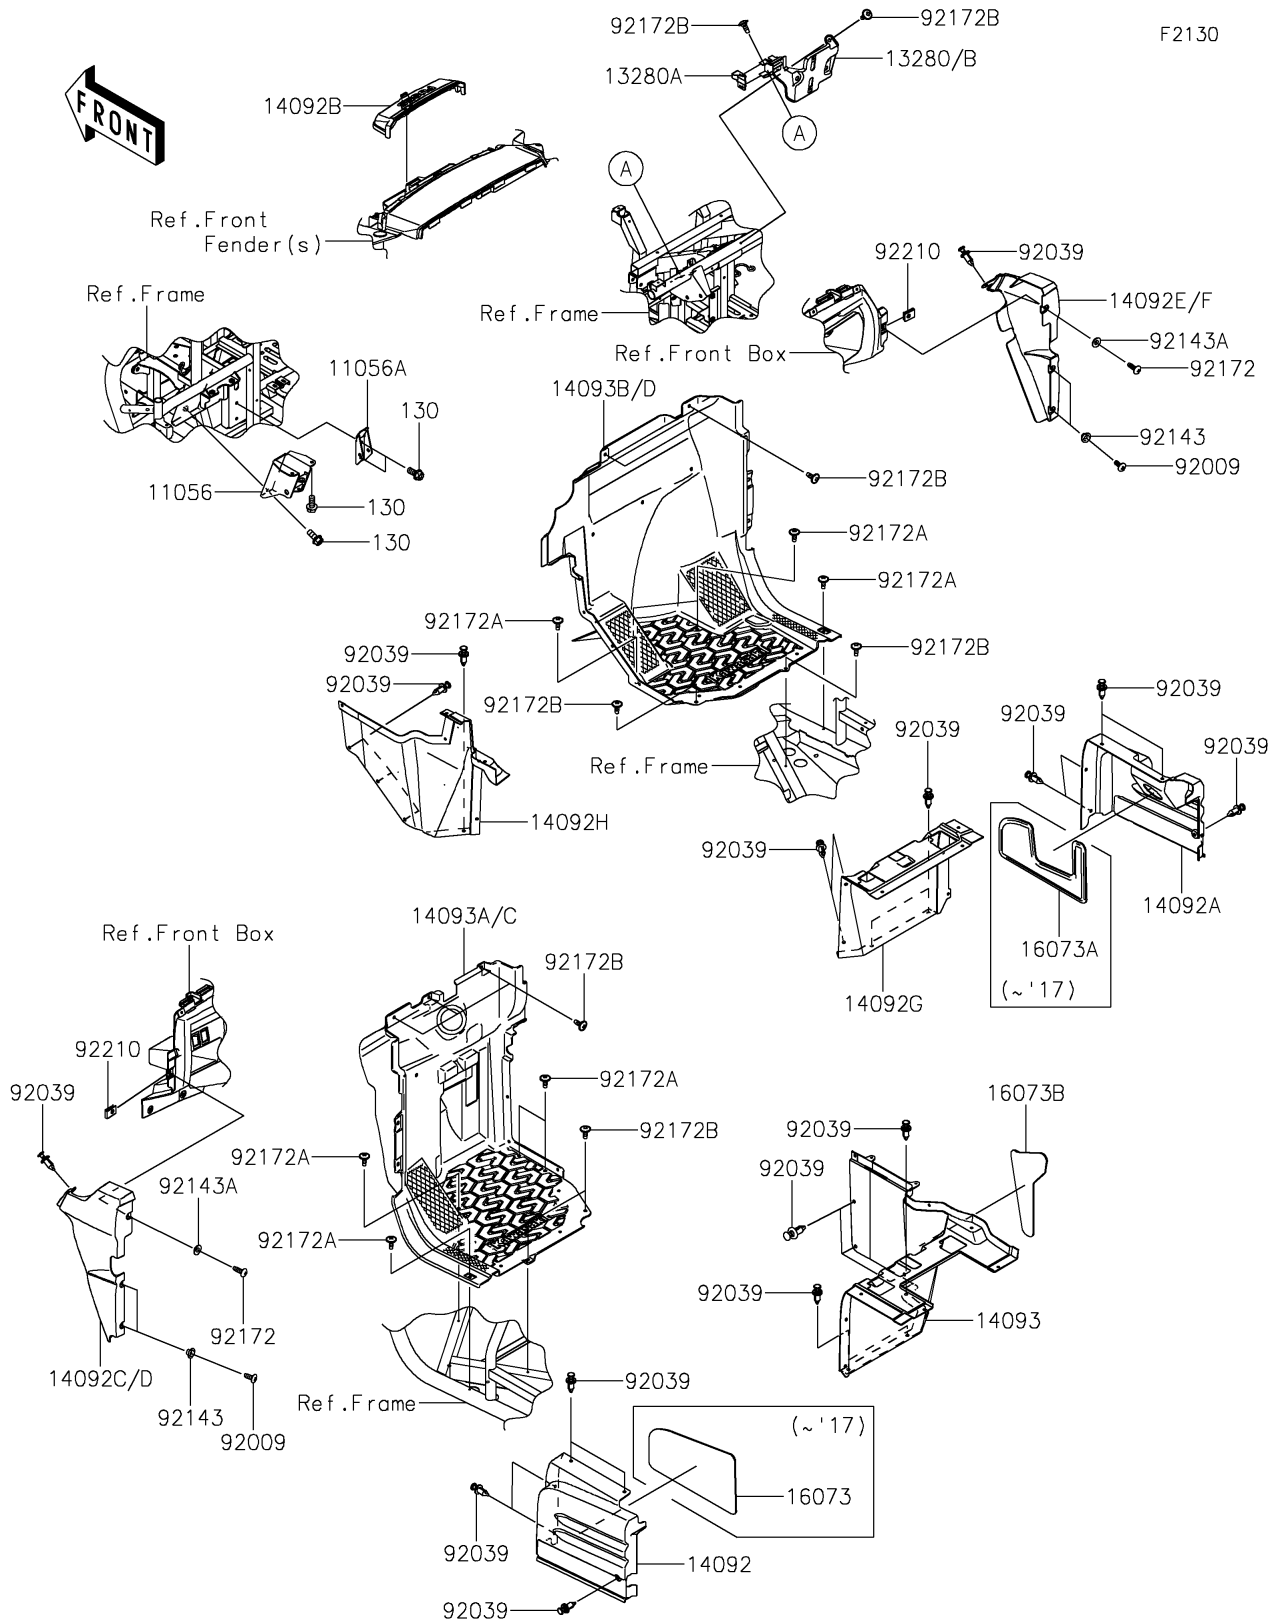

2016 TERYX4™

PARTS DIAGRAM

Frame Fittings(Front)

2016 TERYX4™

PARTS LIST

Frame Fittings(Front)

ITEM NAME	PART NUMBER	QUANTITY
BRACKET,BRAKE PEDAL (Ref # 11056)	11056-1431	1
BRACKET,THROTTLE PEDAL (Ref # 11056A)	11056-4408	1
HOLDER,ECU (Ref # 13280)	13280-0832	1
HOLDER (Ref # 13280A)	13280-0851	1
COVER,SEAT SIDE,LH (Ref # 14092)	14092-0720	1
COVER,SEAT SIDE,RH (Ref # 14092A)	14092-0721	1
COVER,FUSE BOX (Ref # 14092B)	14092-0724	1
COVER,SIDE GUARD,LH,B.WHITE (Ref # 14092C)	14092-0754-266	1
COVER,SIDE GUARD,RH,B.WHITE (Ref # 14092E)	14092-0755-266	1
COVER,FR SEAT,RH (Ref # 14092G)	14092-0757	1
COVER,FR SEAT,RH,CNT (Ref # 14092H)	14092-1083	1
COVER,FR SEAT,LH (Ref # 14093)	14093-0209	1
COVER,FR FLOOR,LH (Ref # 14093C)	14093-5137	1
COVER,FR FLOOR,RH (Ref # 14093D)	14093-5138	1
INSULATOR,SEAT SIDE,LH (Ref # 16073)	16073-0810	1
INSULATOR,SEAT SIDE,RH (Ref # 16073A)	16073-0811	1
INSULATOR (Ref # 16073B)	16073-0847	1
SCREW,TAPPING,6X16 (Ref # 92009)	92009-1166	4
RIVET (Ref # 92039)	92039-0776	26
COLLAR (Ref # 92143)	92143-1057	4
COLLAR (Ref # 92143A)	92143-1087	2
SCREW,TAPPING,6X20 (Ref # 92172)	92172-0488	2
SCREW,6X16 (Ref # 92172A)	92172-0711	8
SCREW,6X16 (Ref # 92172B)	92172-0826	11
NUT,LEAF SPRING,6MM (Ref # 92210)	92210-0624	2
BOLT-FLANGED,8X18 (Ref # 130)	130BA0818	5